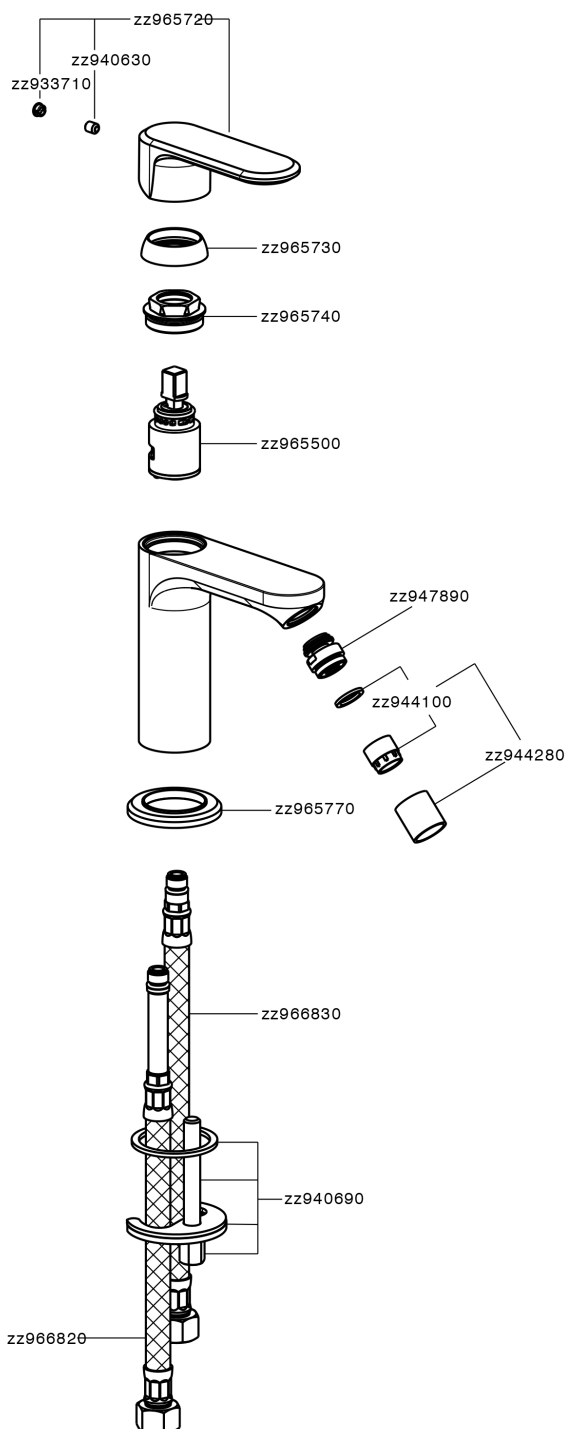

Single lever bidet mixer LINEAVIVA_LV000560

MODEL **LV000560**

Single lever bidet mixer, without automatic pop-up waste, G.3/8" stainless steel flexible hose

AVAILABLE FINISHINGS

-  **21** 21 Chrome
-  **2B** 2B Polished Nickel
-  **2F** 2F Brushed Nickel
-  **40** 40 Matt Black
-  **4Q** 4Q Matt White

CHARACTERISTICS

Cartridge Spare Parts **ZZ96550000**

25 mm Cartridge

Single lever bidet mixer LINEAVIVA_LV000560

LV000560

<https://en.cisal.it/single-lever-bidet-mixer-lineavivalv000560>

2024-10-18