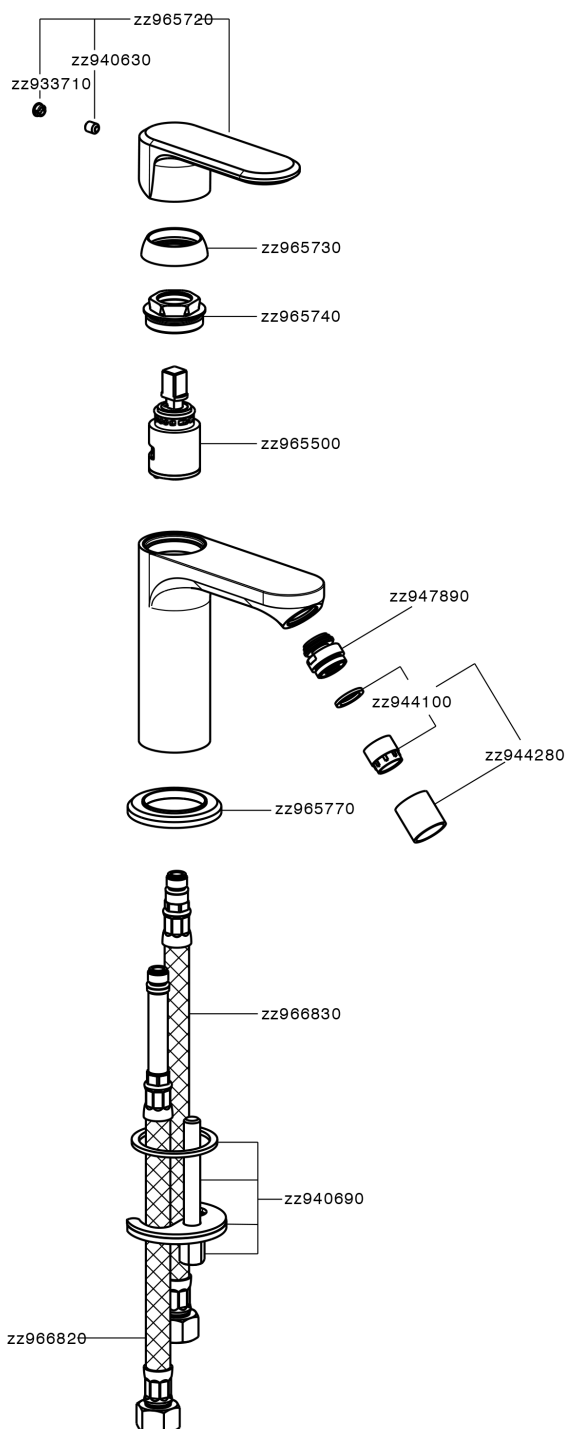

Single lever bidet mixer LINEAVIVA_LV000560

LV000560

<https://en.cisal.it/single-lever-bidet-mixer-lineavivalv000560>

2024-10-18