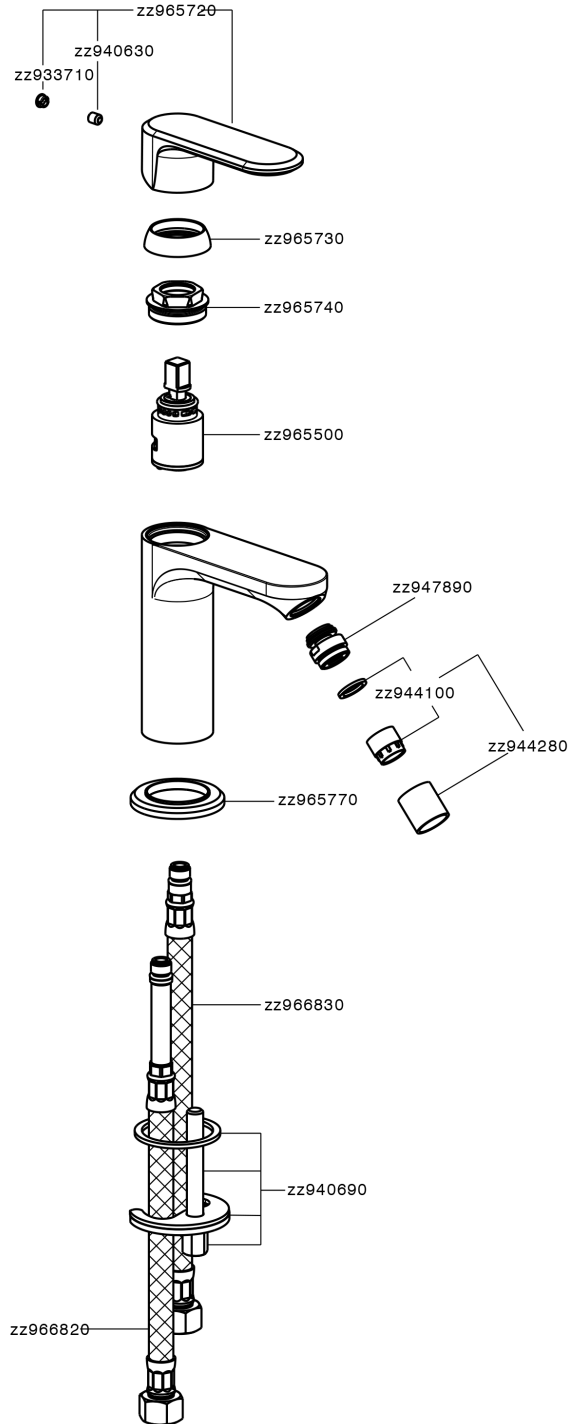

Single lever bidet mixer LINEAVIVA_LV000560

MODEL **LV000560**

Single lever bidet mixer, without automatic pop-up waste, G.3/8" stainless steel flexible hose

AVAILABLE FINISHINGS

-  **21** 21 Chrome
-  **2B** 2B Polished Nickel
-  **2F** 2F Brushed Nickel
-  **40** 40 Matt Black
-  **4Q** 4Q Matt White

CHARACTERISTICS

Cartridge Spare Parts **ZZ96550000**

25 mm Cartridge

Single lever bidet mixer LINEAVIVA_LV000560

LV000560

<https://en.cisal.it/single-lever-bidet-mixer-lineavivalv000560>

2024-10-23