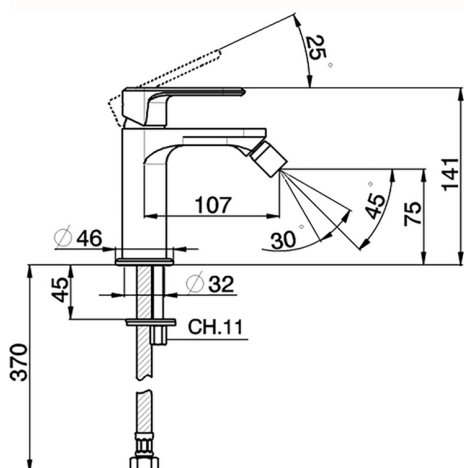

Single lever bidet mixer LINEAVIVA_LV000560

MODEL **LV000560**

Single lever bidet mixer, without automatic pop-up waste, G.3/8" stainless steel flexible hose

AVAILABLE FINISHINGS

-  **21** 21 Chrome
-  **2B** 2B Polished Nickel
-  **2F** 2F Brushed Nickel
-  **40** 40 Matt Black
-  **4Q** 4Q Matt White

CHARACTERISTICS

Cartridge Spare Parts **ZZ96550000**

25 mm Cartridge

Single lever bidet mixer LINEAVIVA_LV000560

LV000560

<https://en.cisal.it/single-lever-bidet-mixer-lineavivalv000560>

2024-10-23