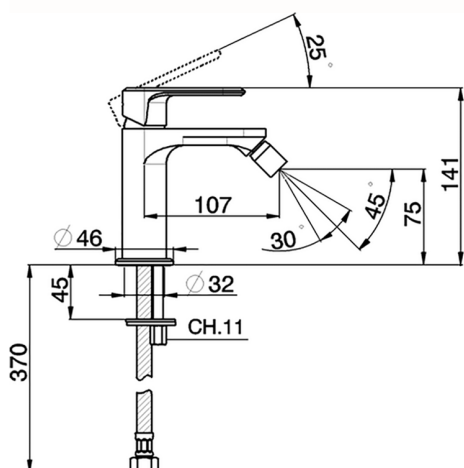

## Single lever bidet mixer LINEAVIVA\_LV000560

MODEL **LV000560**

Single lever bidet mixer, without automatic pop-up waste, G.3/8" stainless steel flexible hose

### CHARACTERISTICS

Cartridge Spare Parts **ZZ96550000**

**25 mm Cartridge**

## Single lever bidet mixer LINEAVIVA\_LV000560

LV000560

<https://en.cisal.it/single-lever-bidet-mixer-lineavivalv000560>

2024-10-18