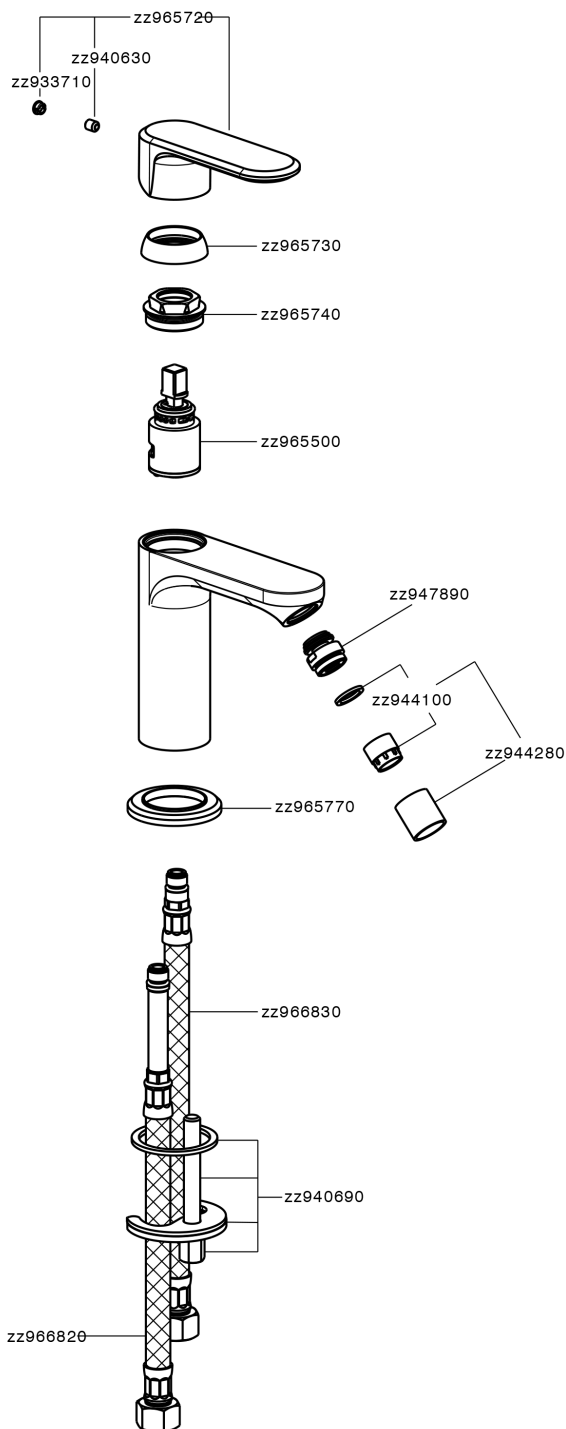

## Single lever bidet mixer LINEAVIVA\_LV000560

MODEL **LV000560**

Single lever bidet mixer, without automatic pop-up waste, G.3/8" stainless steel flexible hose

### CHARACTERISTICS

Cartridge Spare Parts **ZZ96550000**

**25 mm Cartridge**

## Single lever bidet mixer LINEAVIVA\_LV000560

LV000560

<https://en.cisal.it/single-lever-bidet-mixer-lineavivalv000560>

2024-10-18