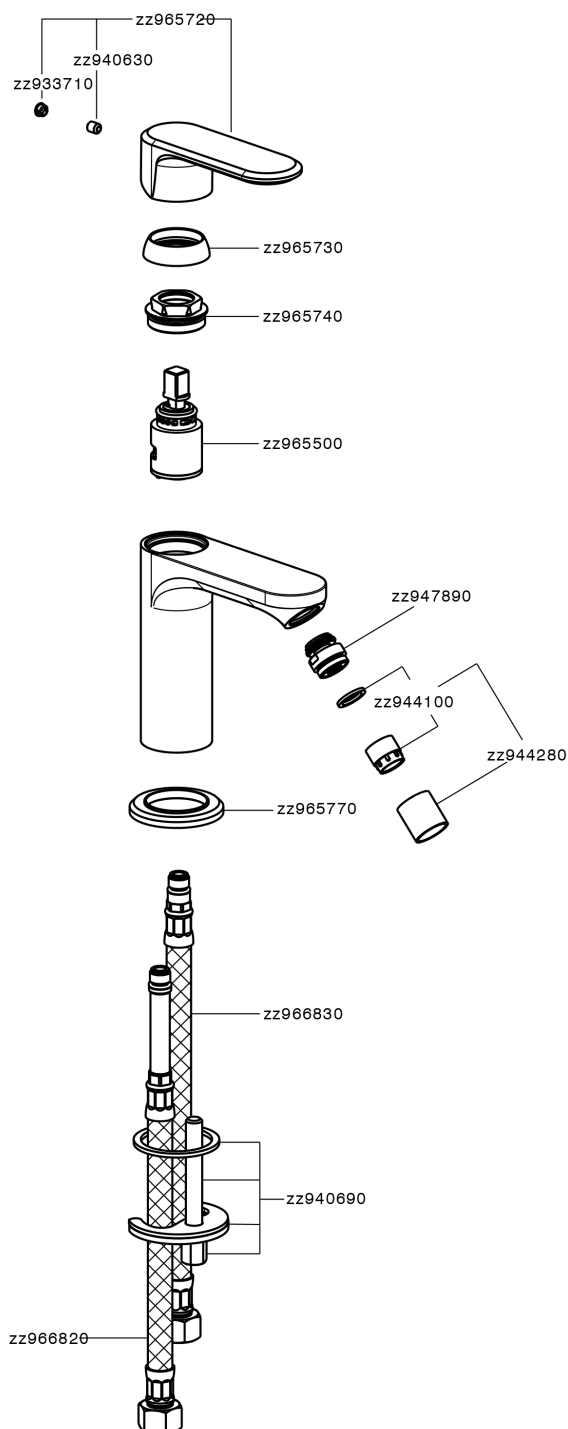

Single lever bidet mixer LINEAVIVA_LV000560

LV000560

<https://en.cisal.it/single-lever-bidet-mixer-lineavivalv000560>

2024-09-08