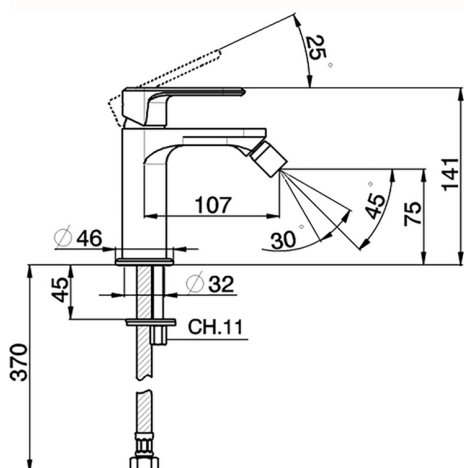

Single lever bidet mixer LINEAVIVA_LV000560

MODEL **LV000560**

Single lever bidet mixer, without automatic pop-up waste, G.3/8" stainless steel flexible hose

AVAILABLE FINISHINGS

-  **21** 21 Chrome
-  **2B** 2B Polished Nickel
-  **2F** 2F Brushed Nickel
-  **40** 40 Matt Black
-  **4Q** 4Q Matt White

CHARACTERISTICS

Cartridge Spare Parts **ZZ96550000**

25 mm Cartridge

Single lever bidet mixer LINEAVIVA_LV000560

LV000560

<https://en.cisal.it/single-lever-bidet-mixer-lineavivalv000560>

2024-09-08