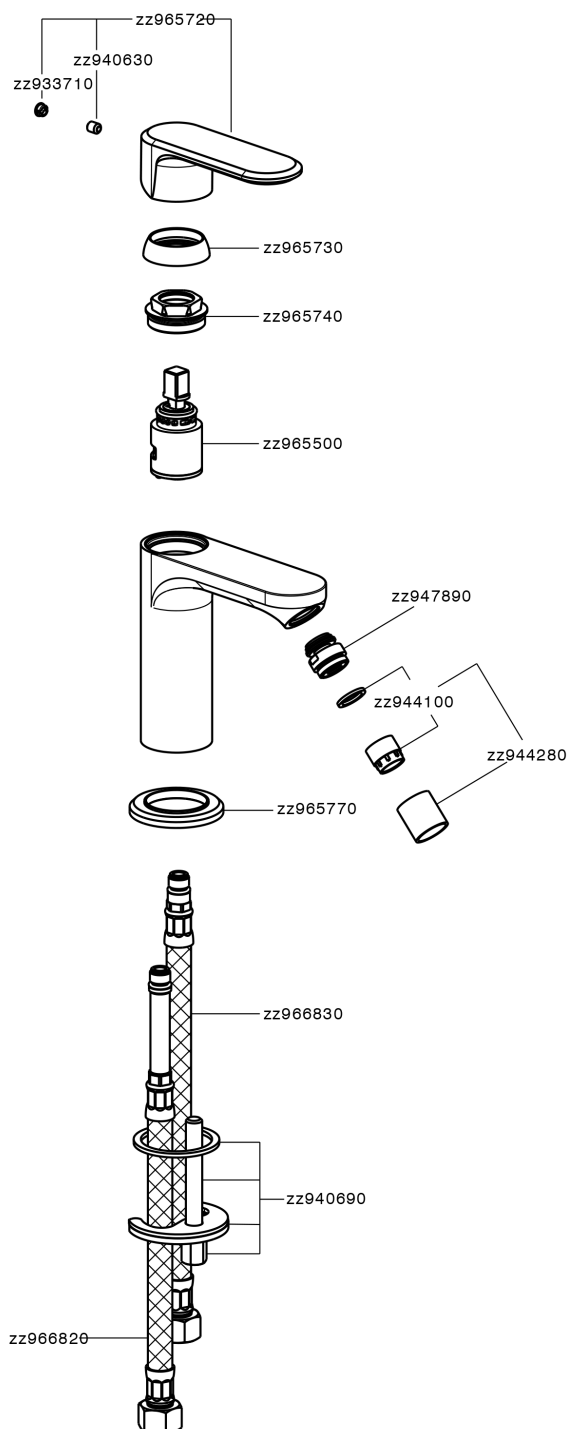

Single lever bidet mixer LINEAVIVA_LV000560

MODEL **LV000560**

Single lever bidet mixer, without automatic pop-up waste, G.3/8" stainless steel flexible hose

AVAILABLE FINISHINGS

-  **21** 21 Chrome
-  **2B** 2B Polished Nickel
-  **2F** 2F Brushed Nickel
-  **40** 40 Matt Black
-  **4Q** 4Q Matt White

CHARACTERISTICS

Cartridge Spare Parts **ZZ96550000**

25 mm Cartridge

Single lever bidet mixer LINEAVIVA_LV000560

LV000560

<https://en.cisal.it/single-lever-bidet-mixer-lineavivalv000560>

2024-09-08