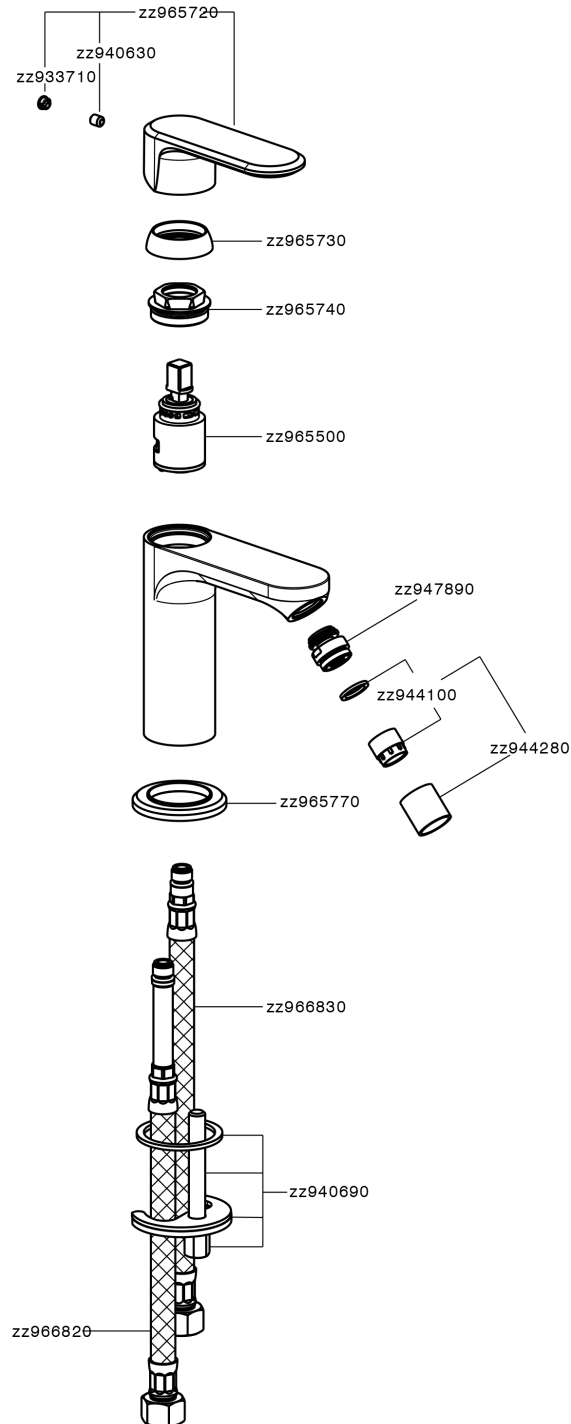

Single lever bidet mixer LINEAVIVA_LV000560

LV000560

<https://en.cisal.it/single-lever-bidet-mixer-lineavivalv000560>

2024-09-08