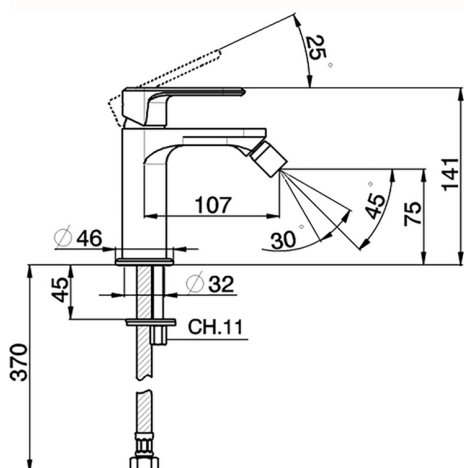

Single lever bidet mixer LINEAVIVA_LV000560

MODEL **LV000560**

Single lever bidet mixer, without automatic pop-up waste, G.3/8" stainless steel flexible hose

AVAILABLE FINISHINGS

-  **21** 21 Chrome
-  **2B** 2B Polished Nickel
-  **2F** 2F Brushed Nickel
-  **40** 40 Matt Black
-  **4Q** 4Q Matt White

CHARACTERISTICS

Cartridge Spare Parts **ZZ96550000**

25 mm Cartridge

Single lever bidet mixer LINEAVIVA_LV000560

LV000560

<https://en.cisal.it/single-lever-bidet-mixer-lineavivalv000560>

2024-10-18