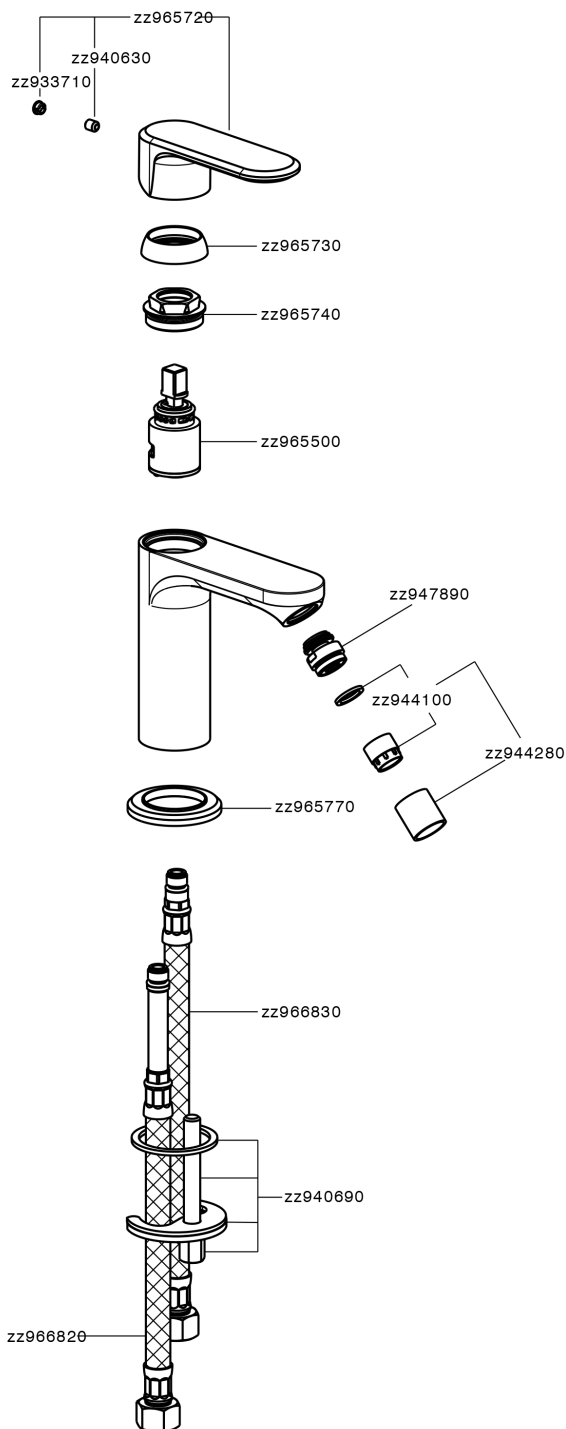

Single lever bidet mixer LINEAVIVA_LV000560

MODEL **LV000560**

Single lever bidet mixer, without automatic pop-up waste, G.3/8" stainless steel flexible hose

AVAILABLE FINISHINGS

-  **21** 21 Chrome
-  **2B** 2B Polished Nickel
-  **2F** 2F Brushed Nickel
-  **40** 40 Matt Black
-  **4Q** 4Q Matt White

CHARACTERISTICS

Cartridge Spare Parts **ZZ96550000**

25 mm Cartridge

Single lever bidet mixer LINEAVIVA_LV000560

LV000560

<https://en.cisal.it/single-lever-bidet-mixer-lineavivalv000560>

2024-10-18