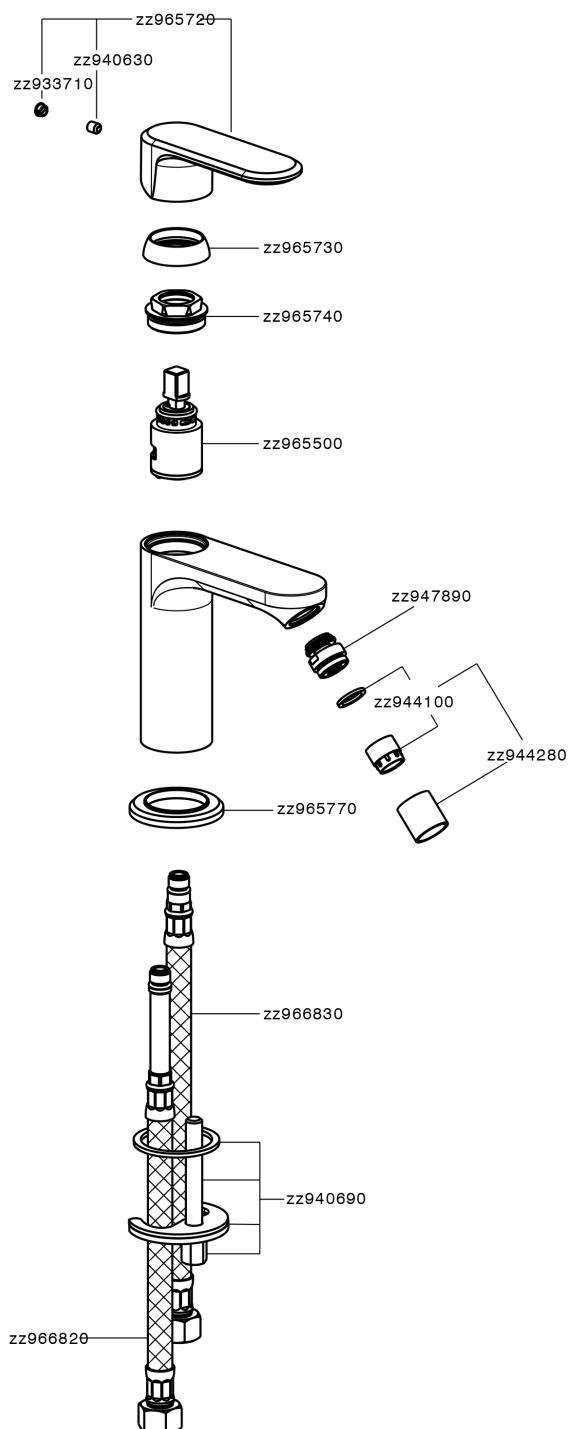

## Single lever bidet mixer LINEAVIVA\_LV000560

LV000560

<https://en.cisal.it/single-lever-bidet-mixer-lineavivalv000560>

2024-09-08