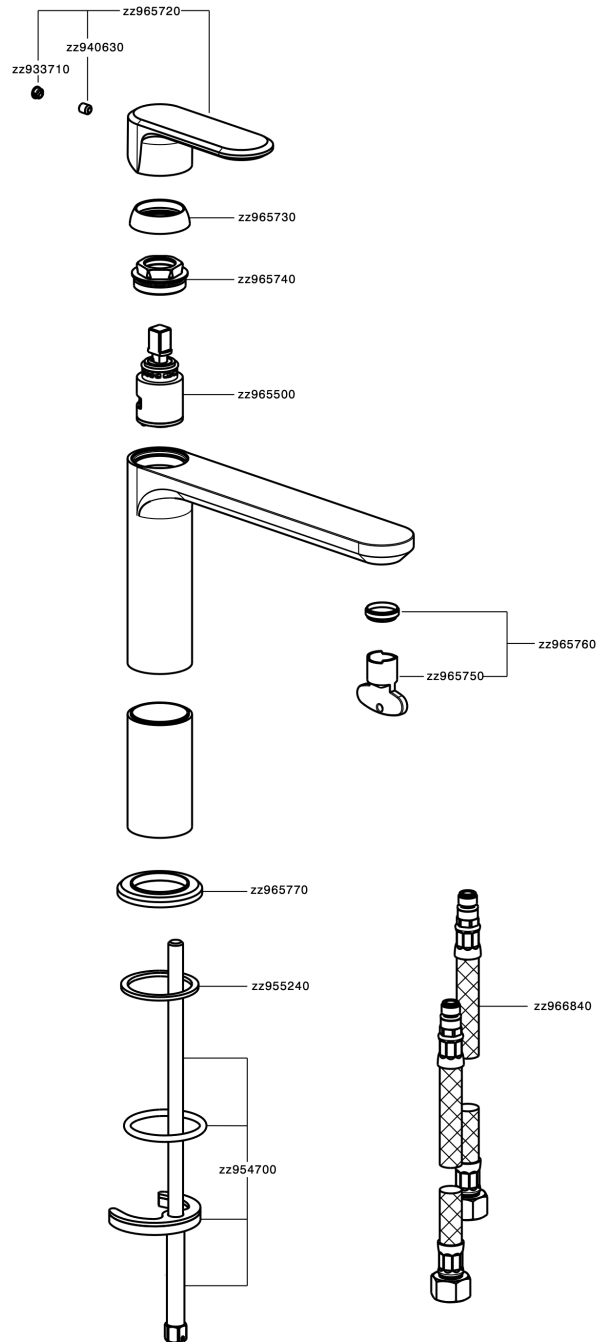

## Single lever 'medium' washbasin mixer LINEAVIVA\_LV001500

LV001500

<https://en.cisal.it/single-lever-medium-washbasin-mixer-lineavivalv001500>

2024-09-16