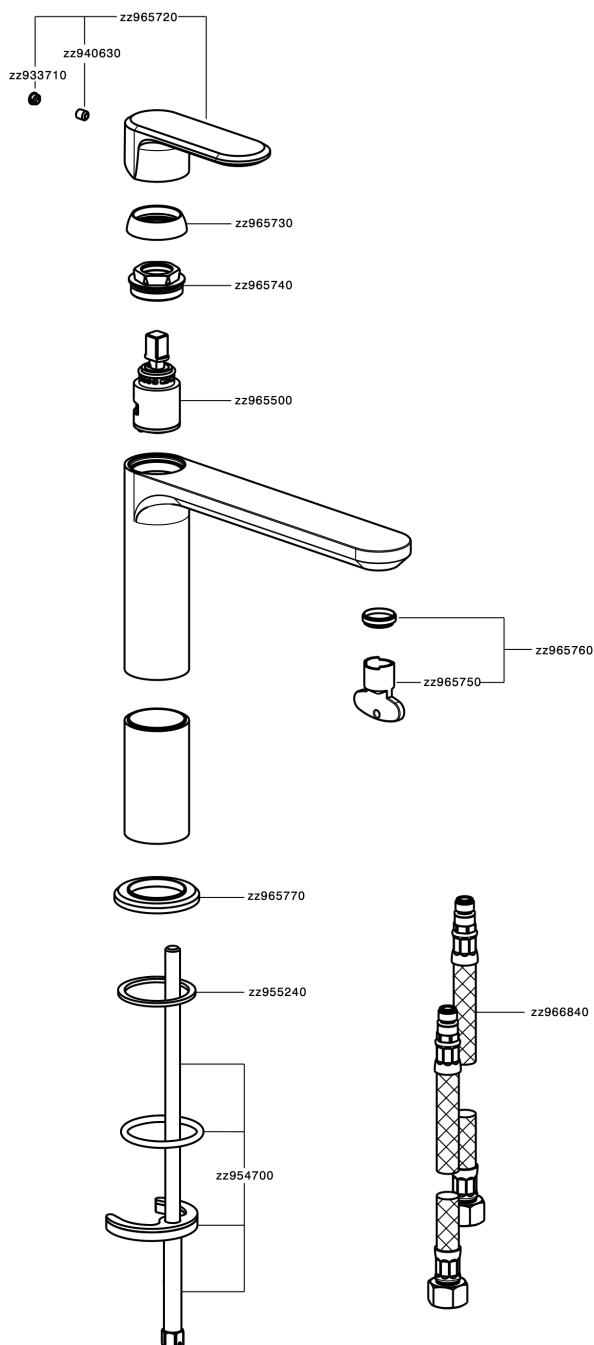

## Single lever 'medium' washbasin mixer LINEAVIVA\_LV001500

MODEL **LV001500**

Single lever 'medium' washbasin mixer, without automatic pop-up waste, G.3/8" stainless steel flexible hose

### CHARACTERISTICS

Cartridge Spare Parts **ZZ96550000**

**25 mm Cartridge**

## Single lever 'medium' washbasin mixer LINEAVIVA\_LV001500

LV001500

<https://en.cisal.it/single-lever-medium-washbasin-mixer-lineavivalv001500>

2024-09-08