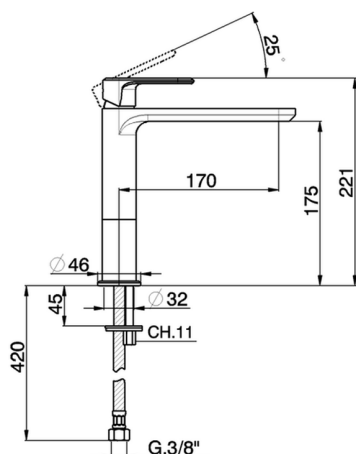

## Single lever 'medium' washbasin mixer LINEAVIVA\_LV001500

MODEL **LV001500**

Single lever 'medium' washbasin mixer, without automatic pop-up waste, G.3/8" stainless steel flexible hose

### CHARACTERISTICS

Cartridge Spare Parts **ZZ96550000**

**25 mm Cartridge**

## Single lever 'medium' washbasin mixer LINEAVIVA\_LV001500

LV001500

<https://en.cisal.it/single-lever-medium-washbasin-mixer-lineavivalv001500>

2024-09-08