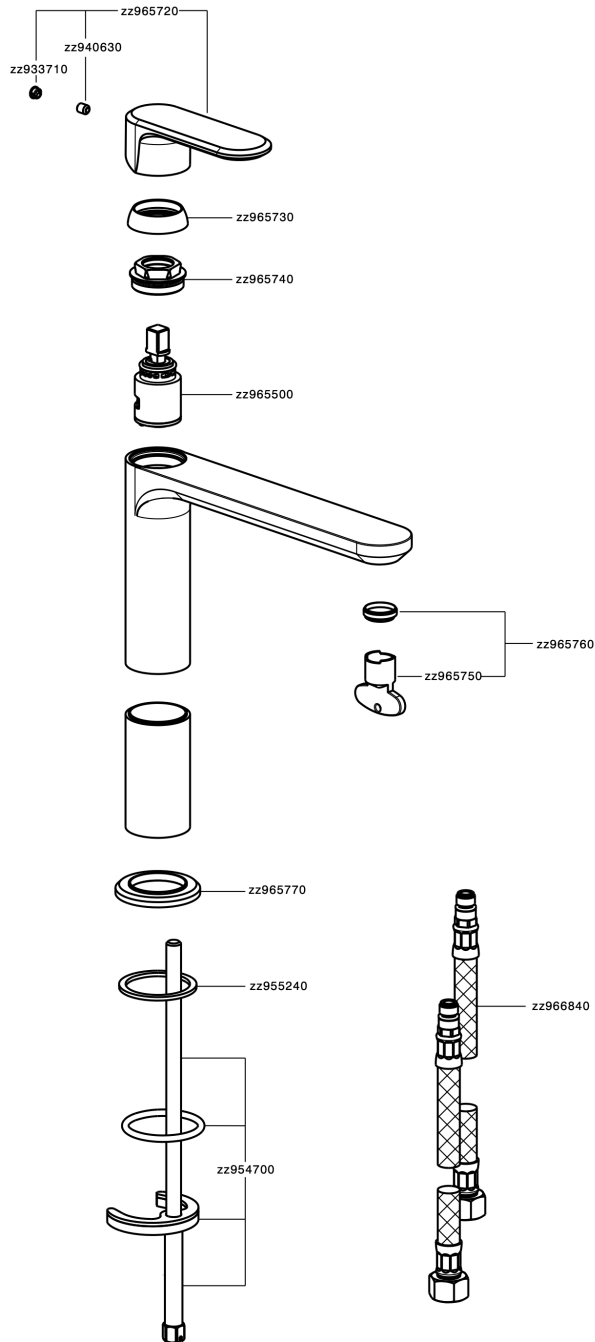

## Single lever 'medium' washbasin mixer LINEAVIVA\_LV001500

LV001500

<https://en.cisal.it/single-lever-medium-washbasin-mixer-lineavivalv001500>

2024-09-08