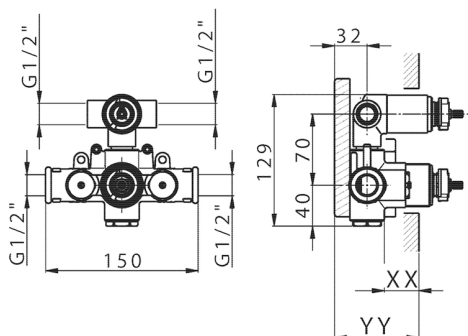

Concealed thermostatic shower valve, 2-outlets, with 1/2" 2 outlet devia stop cartridge, without trim kit

AVAILABLE FINISHINGS

04 04 Without finishing

CHARACTERISTICS

Concealed **1**
Cartridge Spare Parts **24.04A.PP**

8x20 Plus P Thermostatic Valve

Piastra/Plate/Plaque/Platte/Placa

2-3mm: XX 25-40 YY 76-91

10 mm: XX 16-31 YY 65-80

DeviaStop

The Cisal Devia Stop technology allows to adjust the water flow and to direct it to the selected output point (overhead soaker, hand shower, etc).