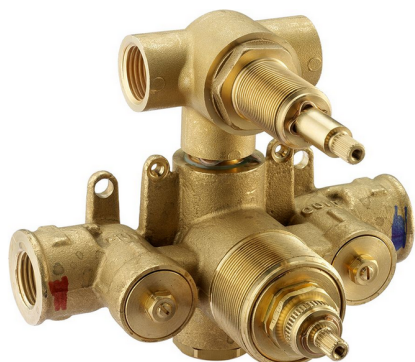

Exposed part for con.thermo.shower valve, 2-outlet ARCANA ROYAL_AY018100

MODEL **AY018100**

Exposed part for con.thermo.shower valve, 2-outlet, with 2 outlet devistop, without concealed part, for item ZA018101

Thermostatic

The Cisal thermostatic is your personal water manager, helping you to handle, control and save water and energy.

Concealed thermostatic shower valve, 2-outlets CONCEALED_ZA018101

MODEL **ZA018101**

Concealed thermostatic shower valve, 2-outlets, with 1/2" 2 outlet devia stop cartridge, without trim kit

AVAILABLE FINISHINGS

04 04 Without finishing

CHARACTERISTICS

Concealed **1**
Cartridge Spare Parts **24.04A.PP**

8x20 Plus P Thermostatic Valve

Piastra/Plate/Plaque/Platte/Placa

2-3mm: XX 25-40 YY 76-91

10 mm: XX 16-31 YY 65-80

DeviaStop

The Cisal Devia Stop technology allows to adjust the water flow and to direct it to the selected output point (overhead soaker, hand shower, etc).