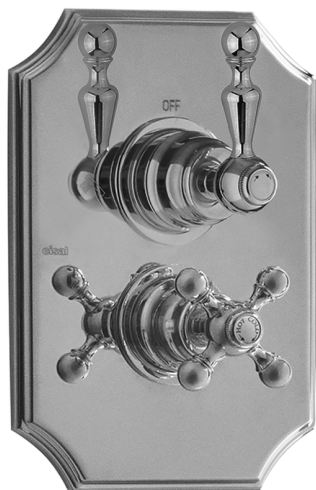

Exposed part for con.thermo.shower valve, 2-outlet ARCANA ROYAL_AY018100

MODEL **AY018100**

Exposed part for con.thermo.shower valve, 2-outlet, with 2 outlet devistop, without concealed part, for item ZA018101

AVAILABLE FINISHINGS

-  **21** 21 Chrome
-  **24** 24 Gold
-  **26** 26 Old Copper
-  **27** 27 Old Bronze
-  **2A** 2A Satin Brushed Nickel

CHARACTERISTICS

Installation **Concealed**
 Required concealed parts **ZA018101**

Thermostatic

The Cisal thermostatic is your personal water manager, helping you to handle, control and save water and energy.

Concealed thermostatic shower valve, 2-outlets CONCEALED_ZA018101

MODEL **ZA018101**

Concealed thermostatic shower valve, 2-outlets, with 1/2" 2 outlet devia stop cartridge, without trim kit

AVAILABLE FINISHINGS

04 04 Without finishing

CHARACTERISTICS

Concealed **1**
Cartridge Spare Parts **24.04A.PP**