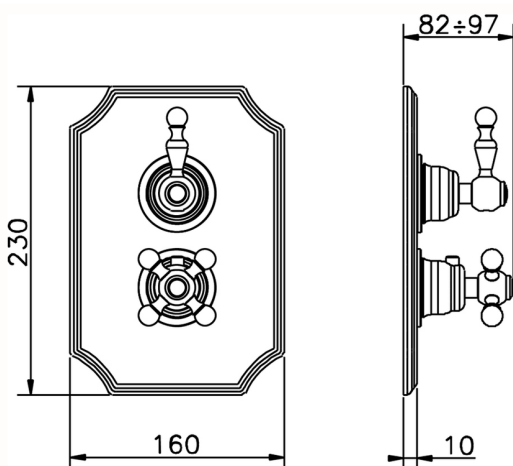

Exposed part for con.thermo.shower valve, 2-outlet ARCANA ROYAL_AY018100

MODEL **AY018100**

Exposed part for con.thermo.shower valve, 2-outlet, with 2 outlet devistop, without concealed part, for item ZA018101

AVAILABLE FINISHINGS

-  **21** 21 Chrome
-  **24** 24 Gold
-  **26** 26 Old Copper
-  **27** 27 Old Bronze
-  **2A** 2A Satin Brushed Nickel

CHARACTERISTICS

Installation **Concealed**
 Required concealed parts **ZA018101**

Concealed thermostatic shower valve, 2-outlets, with 1/2" 2 outlet devia stop cartridge, without trim kit

AVAILABLE FINISHINGS

04 04 Without finishing

CHARACTERISTICS

Concealed **1**
Cartridge Spare Parts **24.04A.PP**

8x20 Plus P Thermostatic Valve

Piastra/Plate/Plaque/Platte/Placa

2-3mm: XX 25-40 YY 76-91

10 mm: XX 16-31 YY 65-80

DeviaStop

The Cisal Devia Stop technology allows to adjust the water flow and to direct it to the selected output point (overhead soaker, hand shower, etc).