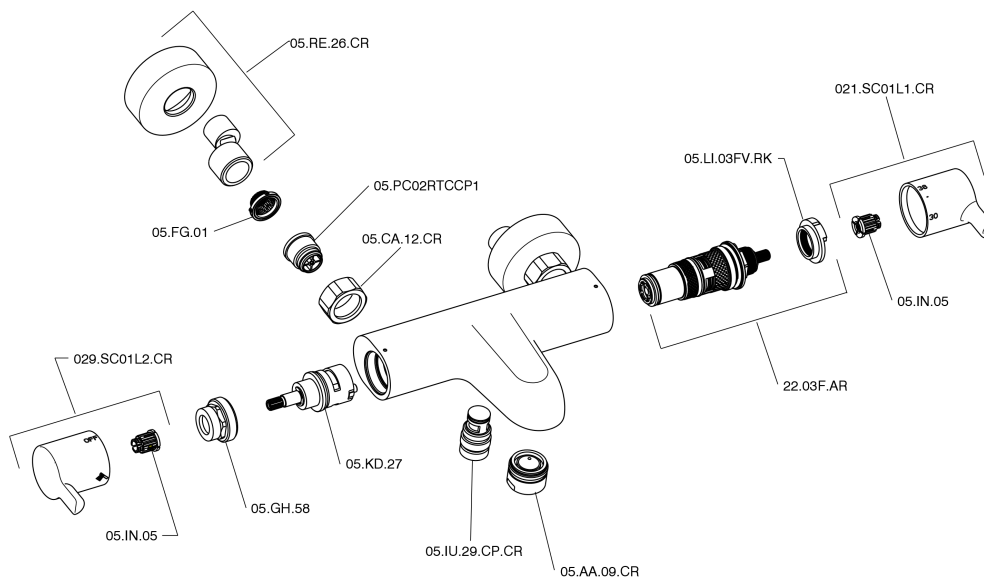

Thermostatic bath mixer TENDER_C2T21010

MODEL **C2T21010**

Thermostatic bath mixer, without shower set, 1/2" M flexible connection

AVAILABLE FINISHINGS

CHARACTERISTICS

Cartridge Spare Parts **22.03A.AR - ZZ97080004**

Argo 1 (short filter) Thermostatic Valve

DeviaStop

The Cisal Devia Stop technology allows to adjust the water flow and to direct it to the selected output point (overhead soaker, hand shower, etc).

Thermostatic

The Cisal thermostatic is your personal water manager, helping you to handle, control and save water and energy.

Thermostatic bath mixer TENDER_C2T21010

C2T21010

<https://en.cisal.it/thermostatic-bath-mixer-tender-c2t21010>