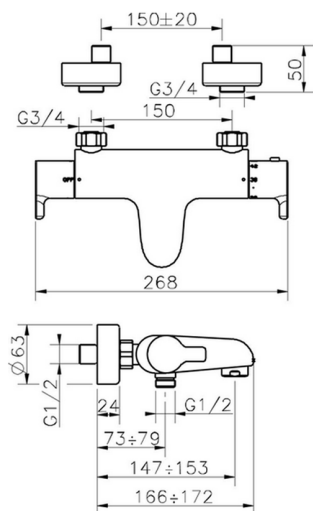

Thermostatic bath mixer TENDER_C2T21010

MODEL **C2T21010**

Thermostatic bath mixer, without shower set, 1/2" M flexible connection

AVAILABLE FINISHINGS

CHARACTERISTICS

Cartridge Spare Parts **22.03A.AR - ZZ97080004**

Argo 1 (short filter) Thermostatic Valve

DeviaStop

The Cisal Devia Stop technology allows to adjust the water flow and to direct it to the selected output point (overhead soaker, hand shower, etc).

Thermostatic