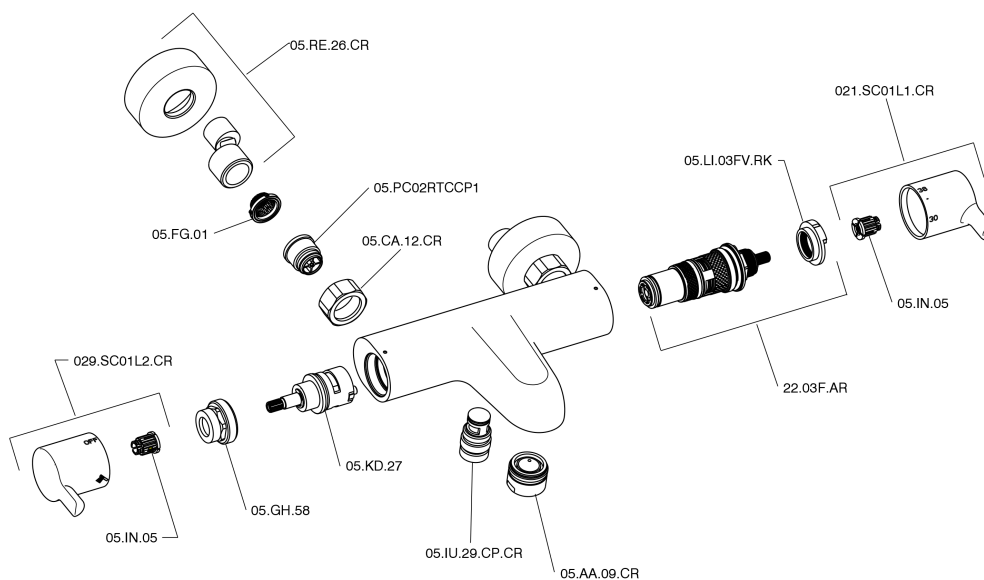

Thermostatic bath mixer TENDER_C2T21010

MODEL **C2T21010**

Thermostatic bath mixer, without shower set, 1/2" M flexible connection

AVAILABLE FINISHINGS

CHARACTERISTICS

Cartridge Spare Parts **22.03A.AR - ZZ97080004**

Argo 1 (short filter) Thermostatic Valve

DeviaStop

The Cisal Devia Stop technology allows to adjust the water flow and to direct it to the selected output point (overhead soaker, hand shower, etc).

Thermostatic

The Cisal thermostatic is your personal water manager, helping you to handle, control and save water and energy.

Thermostatic bath mixer TENDER_C2T21010

C2T21010

<https://en.cisal.it/thermostatic-bath-mixer-tender-c2t21010>