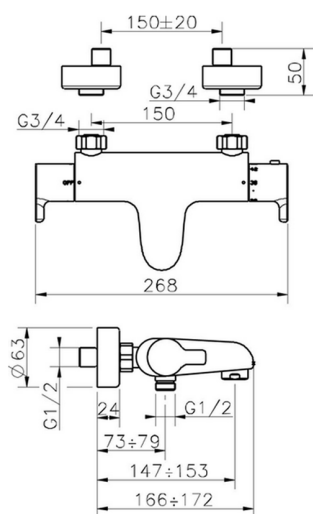

Thermostatic bath mixer TENDER_C2T21010

MODEL **C2T21010**

Thermostatic bath mixer, without shower set, 1/2" M flexible connection

AVAILABLE FINISHINGS

CHARACTERISTICS

Cartridge Spare Parts **22.03A.AR - ZZ97080004**

Argo 1 (short filter) Thermostatic Valve

DeviaStop

The Cisal Devia Stop technology allows to adjust the water flow and to direct it to the selected output point (overhead soaker, hand shower, etc).

Thermostatic