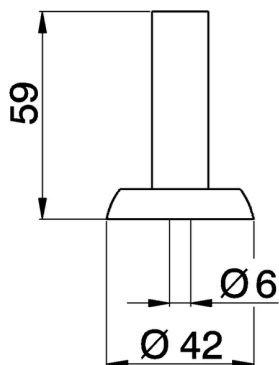

Lever for single lever mixer 'WA' SPARE PARTS_ZZ944870

MODEL **ZZ944870**

Lever for single lever mixer 'WA'

AVAILABLE FINISHINGS

21 21 Chrome

2A 2A Satin Brushed Nickel

CHARACTERISTICS

2024-12-22