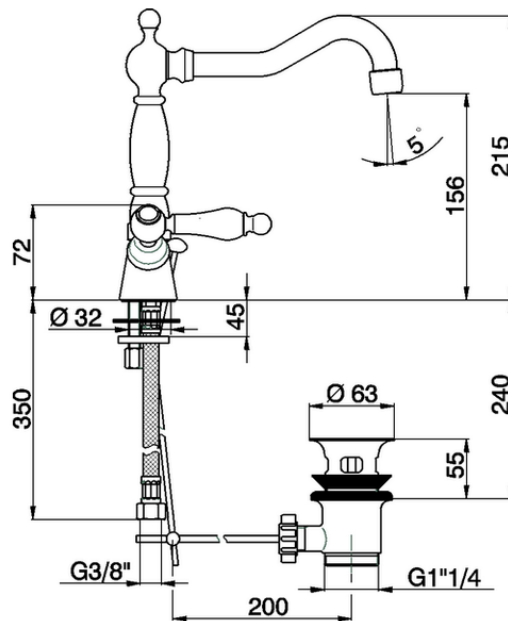

Washbasin mixer ARCANA TOSCANA_TS000521

TS000521

<https://en.cisal.it/washbasin-mixer-arcana-toscana-ts000521>

2025-12-14