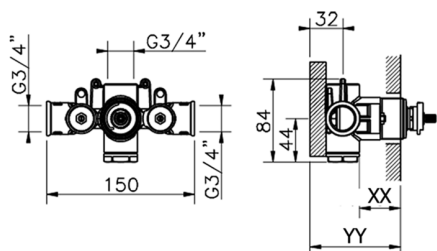

## 3/4 Concealed thermostatic valve CONCEALED\_ZA007221

MODEL **ZA007221**

3/4" Concealed thermostatic valve, without Stopvalve, without trim kit

AVAILABLE FINISHINGS

CHARACTERISTICS

Concealed **1**  
 Cartridge Spare Parts **23.51A.HF**  
**HF Thermostatic Valve**

Piastra/Plate/Plaque/Platte/Placa  
 2-3mm: XX 25-40 YY 76-91  
 10mm: XX 16-31 YY 65-80