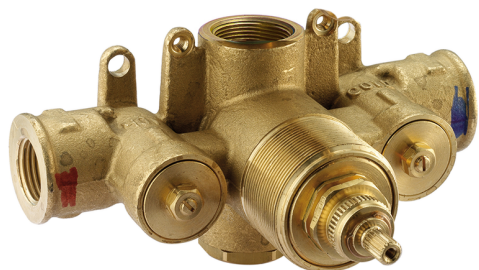

## Exposed part for concealed thermo shower valve WAVE\_WA007200

MODEL **WA007200**

Exposed part for concealed thermo shower valve, without stop valve, without concealed part, for items ZA007221

### Thermostatic

The Cisal thermostatic is your personal water manager, helping you to handle, control and save water and energy.

## 3/4 Concealed thermostatic valve CONCEALED\_ZA007221

MODEL **ZA007221**

3/4" Concealed thermostatic valve, without Stopvalve, without trim kit

AVAILABLE FINISHINGS

CHARACTERISTICS

Concealed **1**  
 Cartridge Spare Parts **23.51A.HF**  
**HF Thermostatic Valve**