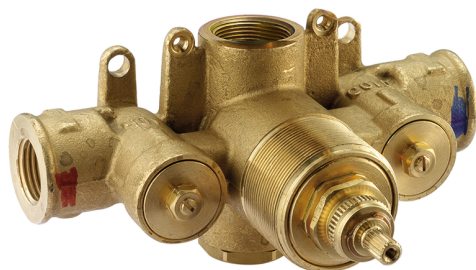

## Exposed part for concealed thermo shower valve WAVE\_WA007200

MODEL **WA007200**

Exposed part for concealed thermo shower valve, without stop valve, without concealed part, for items ZA007221

### Thermostatic

The Cisal thermostatic is your personal water manager, helping you to handle, control and save water and energy.

## 3/4 Concealed thermostatic valve CONCEALED\_ZA007221

MODEL **ZA007221**

3/4" Concealed thermostatic valve, without  
Stopvalve, without trim kit

AVAILABLE FINISHINGS

CHARACTERISTICS

Concealed **1**  
Cartridge Spare Parts **23.51A.HF**  
**HF Thermostatic Valve**