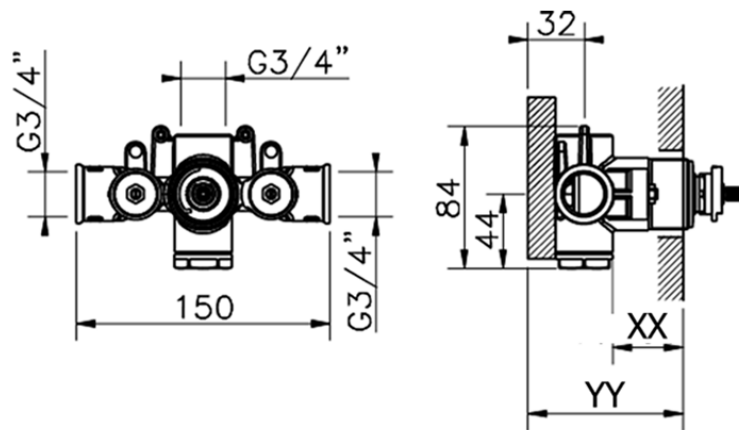

Exposed part for concealed thermo shower valve WAVE_WA007200

WA007200

<https://en.cisal.it/exposed-part-for-concealed-thermo-shower-valve-wave-wa007200>

Piastra/Plate/Plaque/Platte/Placa

2-3mm: XX 25-40 YY 76-91

10mm: XX 16-31 YY 65-80

ZA007221

<https://en.cisal.it/3-4-concealed-thermostatic-valve-concealed-za007221>

2026-04-24