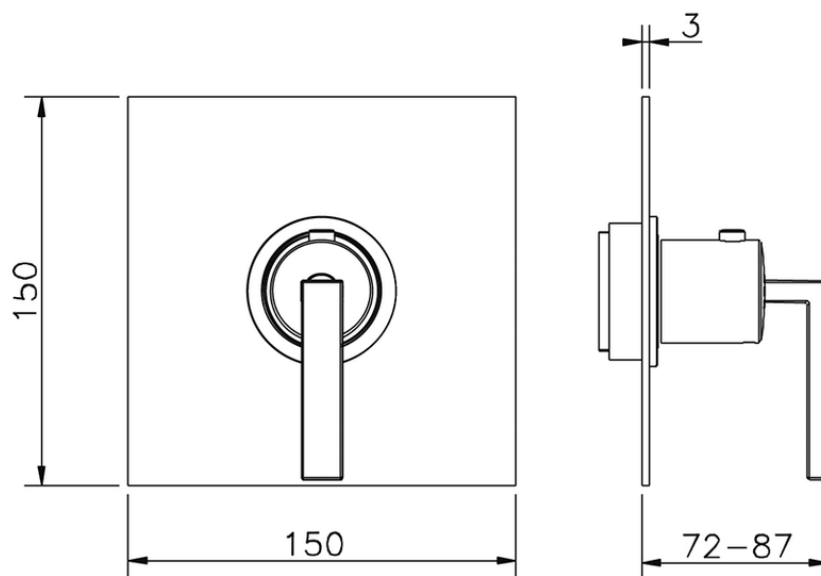

Exposed part for concealed thermo shower valve WAVE_WA007200

WA007200

<https://en.cisal.it/exposed-part-for-concealed-thermo-shower-valve-wave-wa007200>

Piastra/Plate/Plaque/Platte/Placa

2-3mm: XX 25-40 YY 76-91

10mm: XX 16-31 YY 65-80