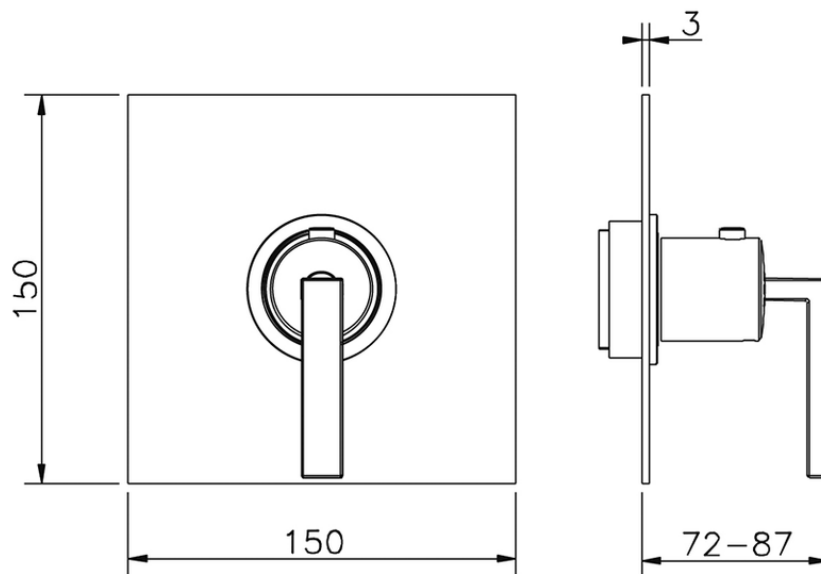

Exposed part for concealed thermo shower valve WAVE_WA007200

WA007200

<https://en.cisal.it/exposed-part-for-concealed-thermo-shower-valve-wave-wa007200>

Piastra/Plate/Plaque/Platte/Placa

2-3mm: XX 25-40 YY 76-91

10mm: XX 16-31 YY 65-80

ZA007221

<https://en.cisal.it/3-4-concealed-thermostatic-valve-concealed-za007221>

2026-04-24