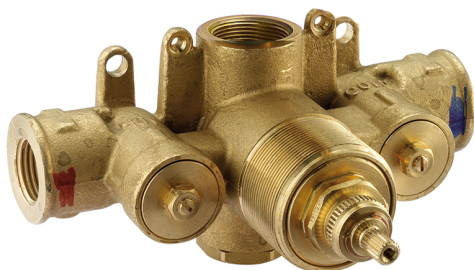

Exposed part for concealed thermo shower valve WAVE_WA007200

MODEL **WA007200**

Exposed part for concealed thermo shower valve, without stop valve, without concealed part, for items ZA007221

AVAILABLE FINISHINGS

-  **21** 21 Chrome
-  **2F** 2F Brushed Nickel
-  **2Q** 2Q Black Titanium

CHARACTERISTICS

Installation **Concealed**
 Required concealed parts **ZA007221**

Thermostatic

The Cisal thermostatic is your personal water manager, helping you to handle, control and save water and energy.

3/4 Concealed thermostatic valve CONCEALED_ZA007221

MODEL **ZA007221**

3/4" Concealed thermostatic valve, without
Stopvalve, without trim kit

AVAILABLE FINISHINGS

CHARACTERISTICS

Concealed **1**
Cartridge Spare Parts **23.51A.HF**
HF Thermostatic Valve

Piastra/Plate/Plaque/Platte/Placa
2-3mm: XX 25-40 YY 76-91
10mm: XX 16-31 YY 65-80

Thermostatic

The Cisal thermostatic is your personal water manager, helping you to handle, control and save water and energy.