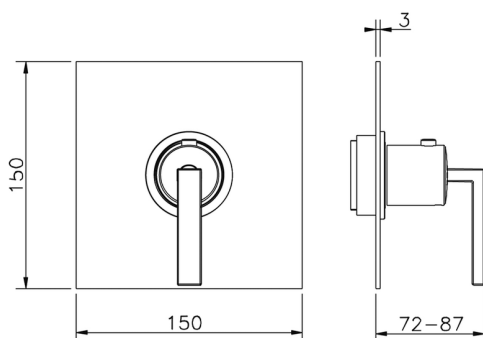

CHARACTERISTICS

Installation **Concealed**
Required concealed parts **ZA007221**

Thermostatic

The Cisal thermostatic is your personal water manager, helping you to handle, control and save water and energy.