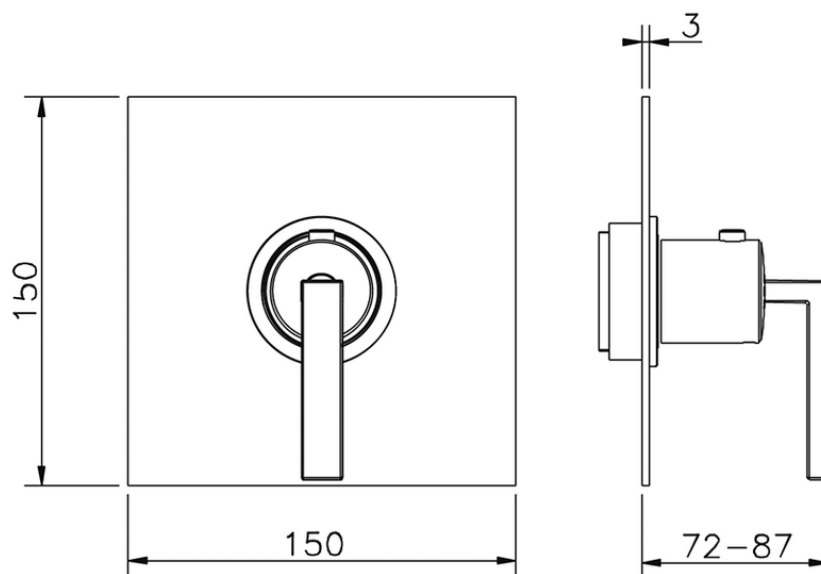

Exposed part for concealed thermo shower valve WAVE_WA007200

WA007200

<https://en.cisal.it/exposed-part-for-concealed-thermo-shower-valve-wave-wa007200>

Piastra/Plate/Plaque/Platte/Placa

2-3mm: XX 25-40 YY 76-91

10mm: XX 16-31 YY 65-80

ZA007221

<https://en.cisal.it/3-4-concealed-thermostatic-valve-concealed-za007221>

2026-06-26