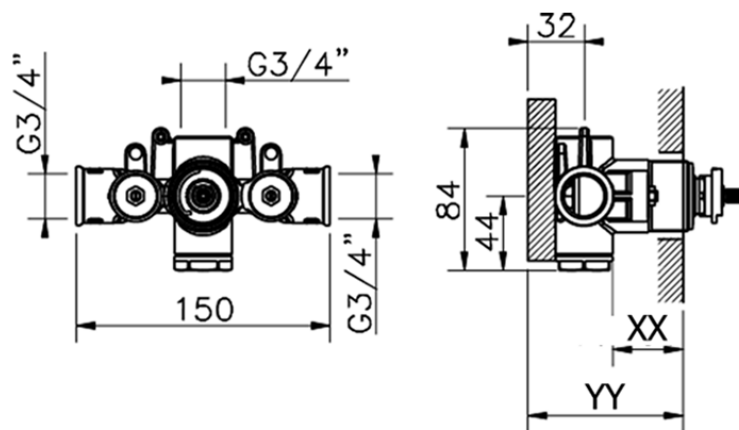

Exposed part for concealed thermo shower valve WAVE_WA007200

WA007200

<https://en.cisal.it/exposed-part-for-concealed-thermo-shower-valve-wave-wa007200>

Piastra/Plate/Plaque/Platte/Placa

2-3mm: XX 25-40 YY 76-91

10mm: XX 16-31 YY 65-80

ZA007221

<https://en.cisal.it/3-4-concealed-thermostatic-valve-concealed-za007221>

2026-06-26