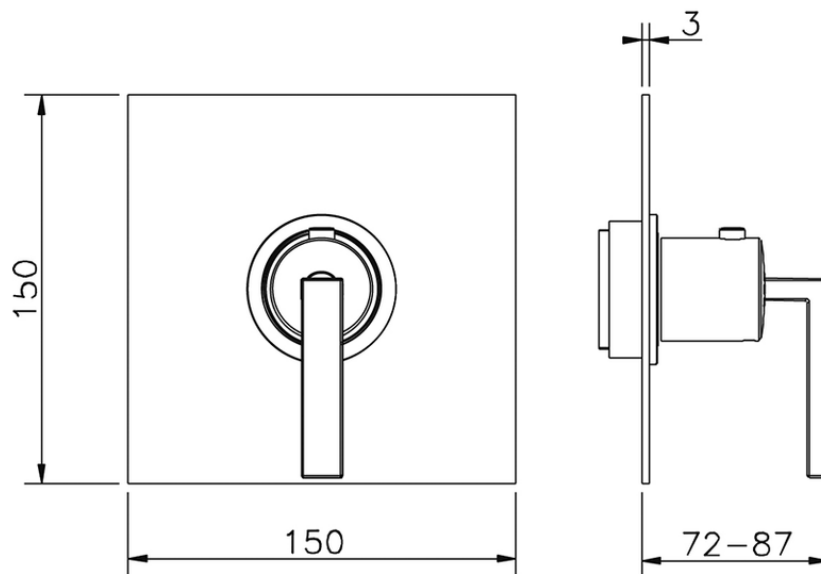

## Exposed part for concealed thermo shower valve WAVE\_WA007200

WA007200

<https://en.cisal.it/exposed-part-for-concealed-thermo-shower-valve-wave-wa007200>

## Piastra/Plate/Plaque/Platte/Placa

2-3mm: XX 25-40 YY 76-91

10mm: XX 16-31 YY 65-80

ZA007221

<https://en.cisal.it/3-4-concealed-thermostatic-valve-concealed-za007221>

2026-05-15