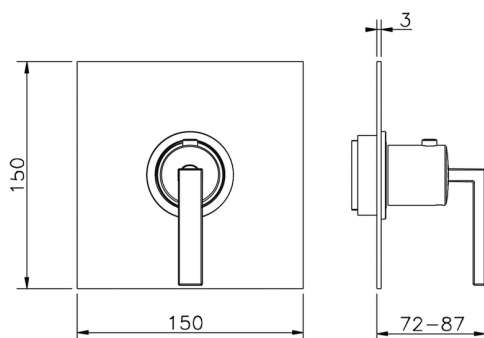

Exposed part for concealed thermo shower valve WAVE_WA007200

MODEL **WA007200**

Exposed part for concealed thermo shower valve, without stop valve, without concealed part, for items ZA007221

AVAILABLE FINISHINGS

3/4 Concealed thermostatic valve CONCEALED_ZA007221

MODEL **ZA007221**

3/4" Concealed thermostatic valve, without
Stopvalve, without trim kit

AVAILABLE FINISHINGS

CHARACTERISTICS

Concealed **1**
Cartridge Spare Parts **23.51A.HF**
HF Thermostatic Valve