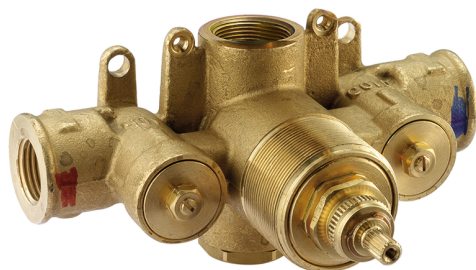

Exposed part for concealed thermo shower valve WAVE_WA007200

MODEL **WA007200**

Exposed part for concealed thermo shower valve, without stop valve, without concealed part, for items ZA007221

AVAILABLE FINISHINGS

-  **21** 21 Chrome
-  **2F** 2F Brushed Nickel
-  **2Q** 2Q Black Titanium

CHARACTERISTICS

Installation **Concealed**
 Required concealed parts **ZA007221**

Thermostatic

The Cisal thermostatic is your personal water manager, helping you to handle, control and save water and energy.

3/4 Concealed thermostatic valve CONCEALED_ZA007221

MODEL **ZA007221**

3/4" Concealed thermostatic valve, without
Stopvalve, without trim kit

AVAILABLE FINISHINGS

CHARACTERISTICS

Concealed **1**
Cartridge Spare Parts **23.51A.HF**
HF Thermostatic Valve

Piastra/Plate/Plaque/Platte/Placa
2-3mm: XX 25-40 YY 76-91
10mm: XX 16-31 YY 65-80

Thermostatic

The Cisal thermostatic is your personal water manager, helping you to handle, control and save water and energy.