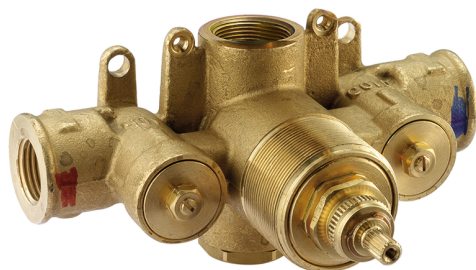

Exposed part for concealed thermo shower valve WAVE_WA007200

MODEL **WA007200**

Exposed part for concealed thermo shower valve, without stop valve, without concealed part, for items ZA007221

AVAILABLE FINISHINGS

-  **21** 21 Chrome
-  **2F** 2F Brushed Nickel
-  **2Q** 2Q Black Titanium

CHARACTERISTICS

Installation **Concealed**
 Required concealed parts **ZA007221**

Thermostatic

The Cisal thermostatic is your personal water manager, helping you to handle, control and save water and energy.

3/4 Concealed thermostatic valve CONCEALED_ZA007221

MODEL **ZA007221**

3/4" Concealed thermostatic valve, without Stopvalve, without trim kit

AVAILABLE FINISHINGS

CHARACTERISTICS

Concealed **1**
 Cartridge Spare Parts **23.51A.HF**
HF Thermostatic Valve

Piastra/Plate/Plaque/Platte/Placa
 2-3mm: XX 25-40 YY 76-91
 10mm: XX 16-31 YY 65-80

Thermostatic

The Cisal thermostatic is your personal water manager, helping you to handle, control and save water and energy.