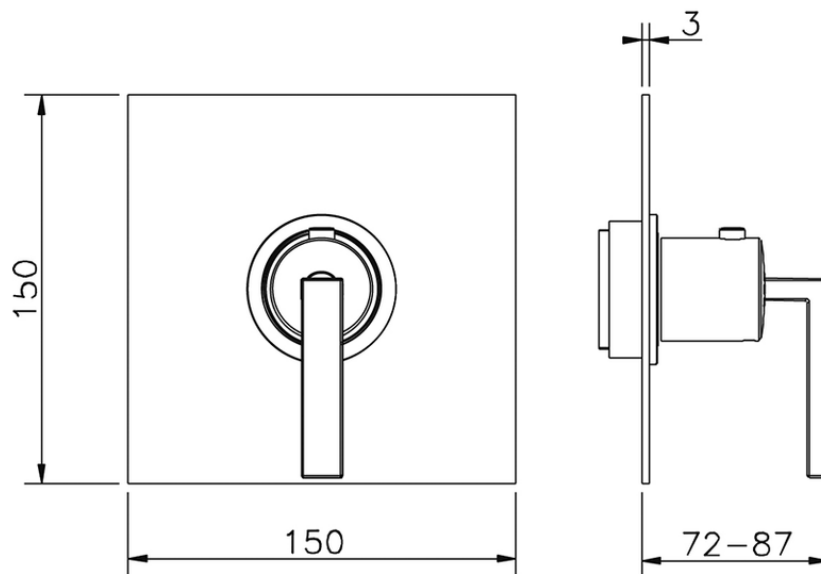

Exposed part for concealed thermo shower valve WAVE_WA007200

WA007200

<https://en.cisal.it/exposed-part-for-concealed-thermo-shower-valve-wave-wa007200>

Piastra/Plate/Plaque/Platte/Placa

2-3mm: XX 25-40 YY 76-91

10mm: XX 16-31 YY 65-80