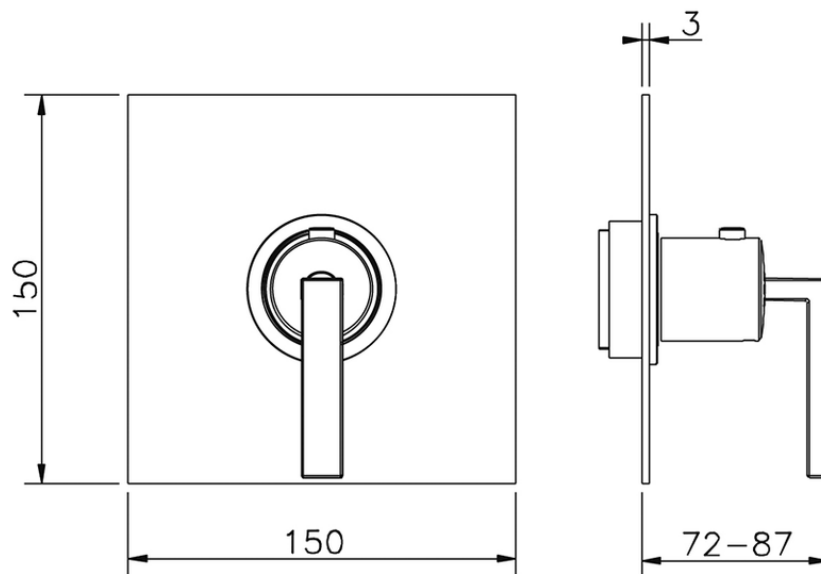

Exposed part for concealed thermo shower valve WAVE_WA007200

WA007200

<https://en.cisal.it/exposed-part-for-concealed-thermo-shower-valve-wave-wa007200>

Piastra/Plate/Plaque/Platte/Placa

2-3mm: XX 25-40 YY 76-91

10mm: XX 16-31 YY 65-80

ZA007221

<https://en.cisal.it/3-4-concealed-thermostatic-valve-concealed-za007221>

2026-04-04