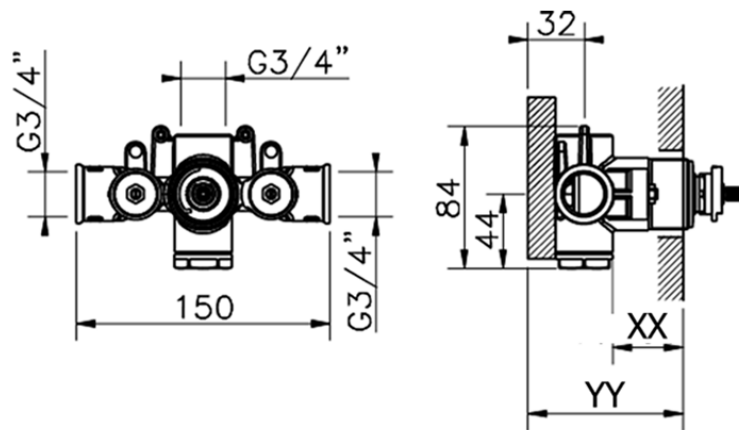

Exposed part for concealed thermo shower valve WAVE_WA007200

WA007200

<https://en.cisal.it/exposed-part-for-concealed-thermo-shower-valve-wave-wa007200>

Piastra/Plate/Plaque/Platte/Placa

2-3mm: XX 25-40 YY 76-91

10mm: XX 16-31 YY 65-80

ZA007221

<https://en.cisal.it/3-4-concealed-thermostatic-valve-concealed-za007221>

2026-05-15