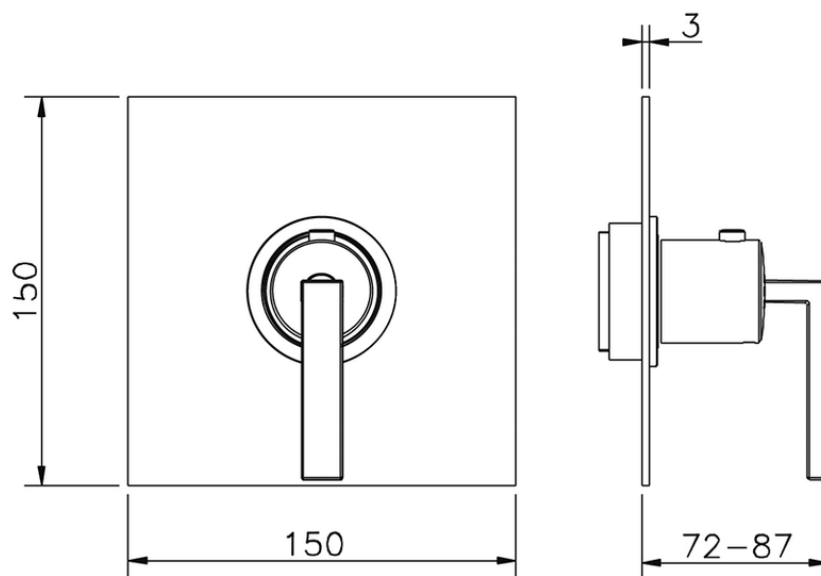

Exposed part for concealed thermo shower valve WAVE_WA007200

WA007200

<https://en.cisal.it/exposed-part-for-concealed-thermo-shower-valve-wave-wa007200>

Piastra/Plate/Plaque/Platte/Placa

2-3mm: XX 25-40 YY 76-91

10mm: XX 16-31 YY 65-80

ZA007221

<https://en.cisal.it/3-4-concealed-thermostatic-valve-concealed-za007221>

2026-05-15