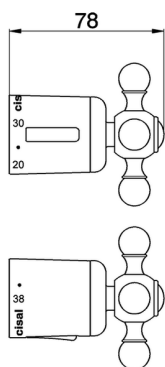

Handle 'AC' SPARE PARTS_ZZ935840

MODEL **ZZ935840**

Handle 'AC', temperature adjustment

AVAILABLE FINISHINGS

- 
21 21 Chrome
- 
27 27 Old Bronze
- 
2A 2A Satin Brushed Nickel
- 
74 74 Chrome/Gold

CHARACTERISTICS