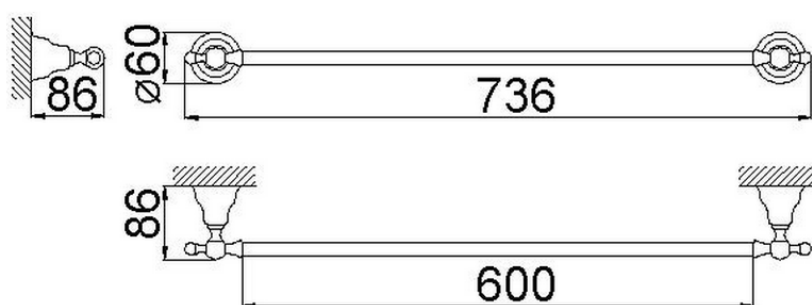

**Towel holder 60 cm ARCANA COMPONENTS\_AR090102**

AR090102

<https://en.cisal.it/towel-holder-60-cm-arcana-components-ar090102>

2026-06-06