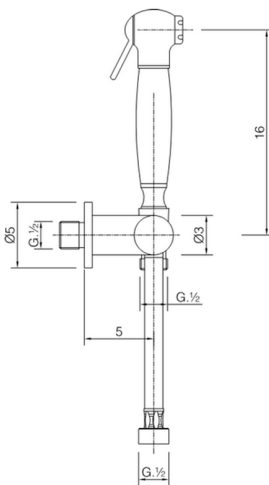

Hygienic Spray

Multi-jets hygienic hand shower, for personal hygiene care.

2026-04-06