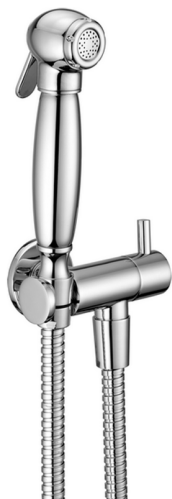

Bidet handshower set HYGENIC SHOWERS_AR007900

MODEL **AR007900**

Bidet handshower set, wall mounted holder with 1/2" valve, Bidet handshower, Brass 120 cm flexible hose

AVAILABLE FINISHINGS

CHARACTERISTICS

Bidet handshower

Hygienic Spray

Multi-jets hygienic hand shower, for personal hygiene care.

2026-05-17