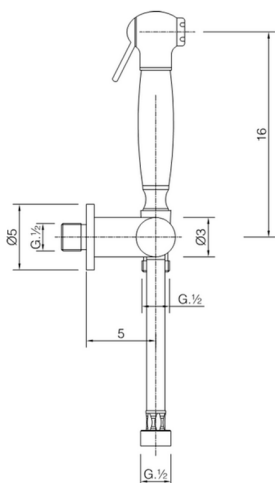

Hygienic Spray

Multi-jets hygienic hand shower, for personal hygiene care.

2026-05-17