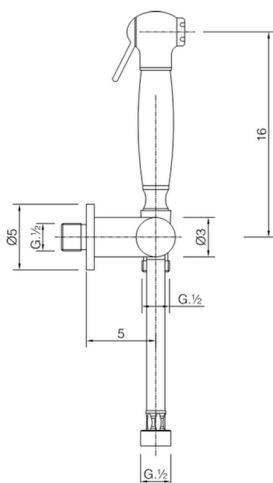

Hygienic Spray

Multi-jets hygienic hand shower, for personal hygiene care.

2026-06-14