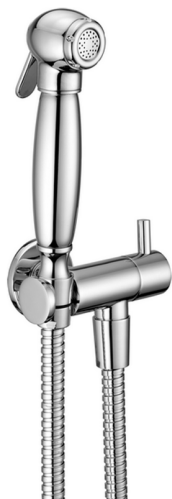

Bidet handshower set HYGENIC SHOWERS_AR007900

MODEL **AR007900**

Bidet handshower set, wall mounted holder with 1/2" valve, Bidet handshower, Brass 120 cm flexible hose

AVAILABLE FINISHINGS

CHARACTERISTICS

Bidet handshower

Hygienic Spray

Multi-jets hygienic hand shower, for personal hygiene care.

2026-06-10