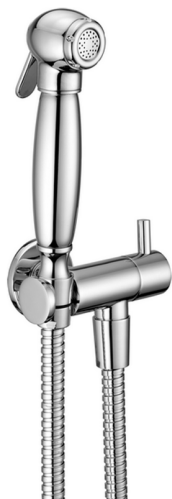

Bidet handshower set HYGENIC SHOWERS_AR007900

MODEL **AR007900**

Bidet handshower set, wall mounted holder with 1/2" valve, Bidet handshower, Brass 120 cm flexible hose

AVAILABLE FINISHINGS

CHARACTERISTICS

Bidet handshower

Hygienic Spray

Multi-jets hygienic hand shower, for personal hygiene care.

2026-06-14