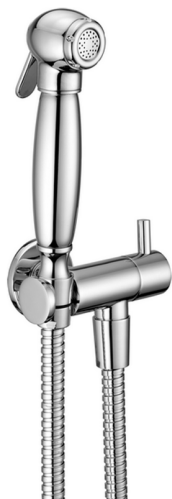

## Bidet handshower set HYGENIC SHOWERS\_AR007900

MODEL **AR007900**

Bidet handshower set, wall mounted holder with 1/2" valve, Bidet handshower, Brass 120 cm flexible hose

### AVAILABLE FINISHINGS

-  **21** 21 Chrome
-  **24** 24 Gold

### CHARACTERISTICS

**Bidet handshower**