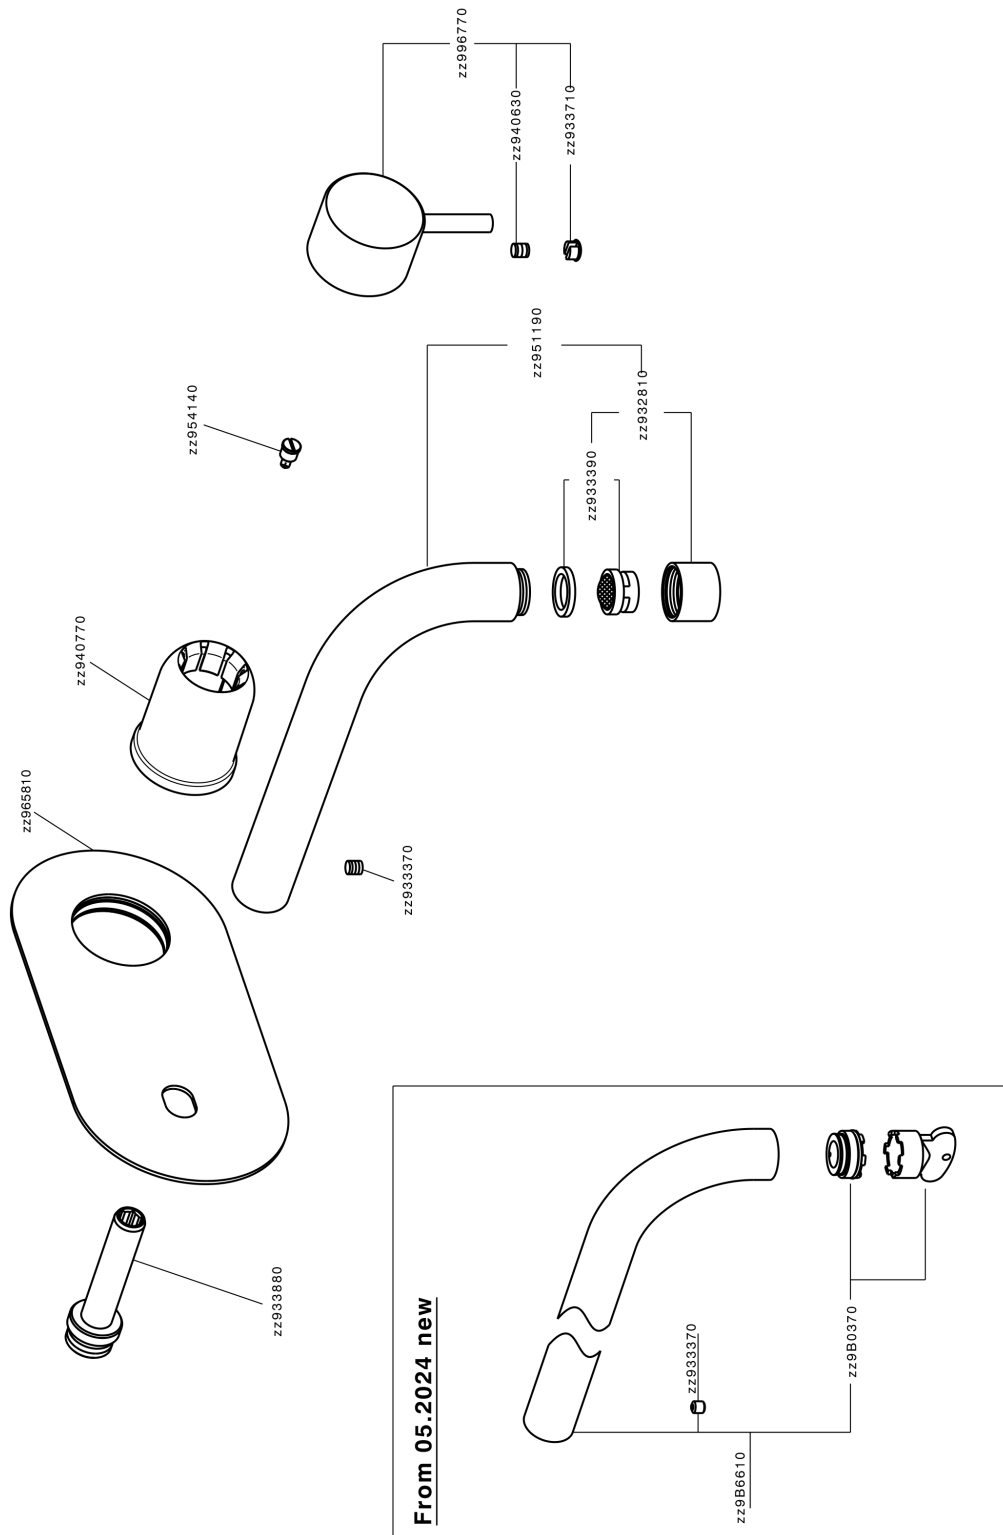

## Exposed part for single lever washbasin valve NUOVA LESS\_LN005512

LN005512

<https://en.cisal.it/exposed-part-for-single-lever-washbasin-valve-nuova-less-ln005512>

2026-06-05