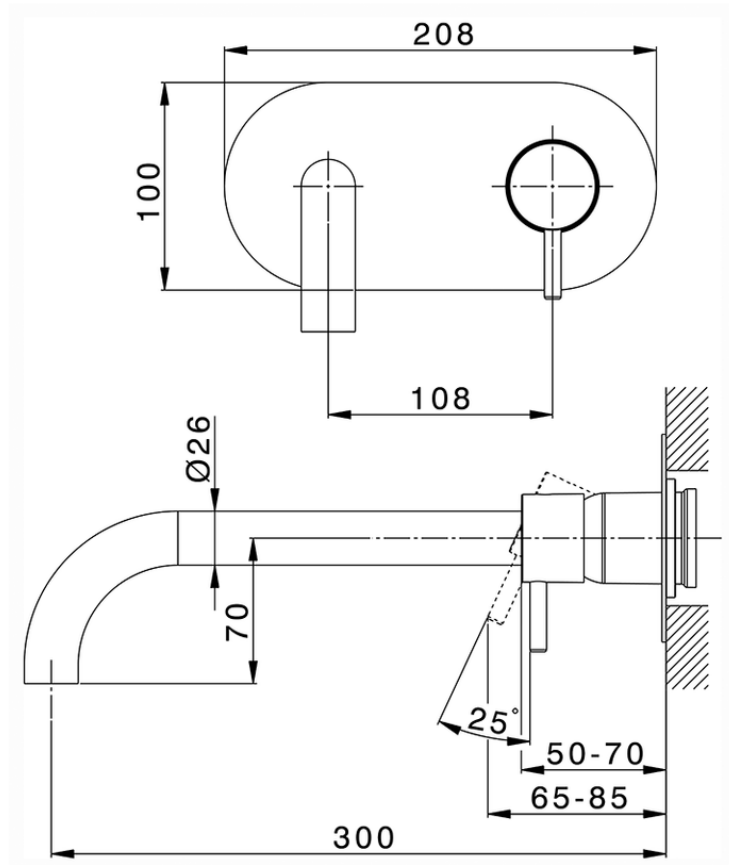

Exposed part for single lever washbasin valve NUOVA LESS_LN005512

LN005512

<https://en.cisal.it/exposed-part-for-single-lever-washbasin-valve-nuova-less-ln005512>

2026-06-05