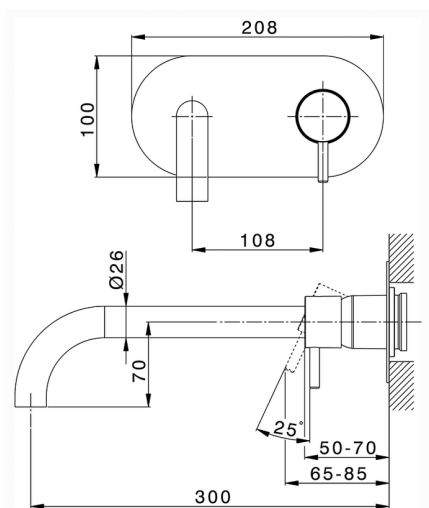

Exposed part for single lever washbasin valve NUOVA LESS_LN005512

MODEL **LN005512**

Exposed part for single lever washbasin valve, without concealed part, spout L.300 mm, for item Easy-Box ZA002450-ZA025510

AVAILABLE FINISHINGS

-  **21** 21 Chrome
-  **2F** 2F Brushed Nickel
-  **40** 40 Matt Black
-  **4Q** 4Q Matt White

CHARACTERISTICS

Installation **Concealed**
 Required concealed parts **ZA002450**

Exposed part for single lever washbasin valve NUOVA LESS_LN005512

LN005512

<https://en.cisal.it/exposed-part-for-single-lever-washbasin-valve-nuova-less-ln005512>

2026-06-05