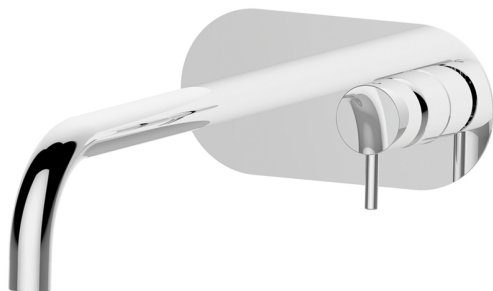

Exposed part for single lever washbasin valve NUOVA LESS_LN005512

MODEL **LN005512**

Exposed part for single lever washbasin valve, without concealed part, spout L.300 mm, for item Easy-Box ZA002450-ZA025510

AVAILABLE FINISHINGS

-  **21** 21 Chrome
-  **2F** 2F Brushed Nickel
-  **40** 40 Matt Black
-  **4Q** 4Q Matt White

CHARACTERISTICS

Installation **Concealed**
 Required concealed parts **ZA002450**

Exposed part for single lever washbasin valve NUOVA LESS_LN005512

LN005512

<https://en.cisal.it/exposed-part-for-single-lever-washbasin-valve-nuova-less-ln005512>

2026-06-05