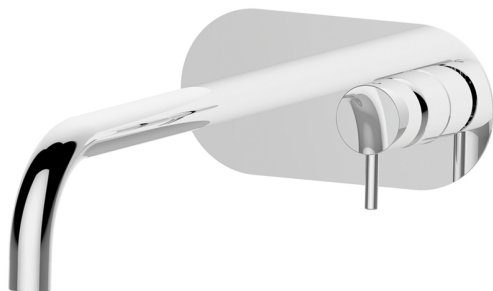

## Exposed part for single lever washbasin valve NUOVA LESS\_LN005512

MODEL **LN005512**

Exposed part for single lever washbasin valve, without concealed part, spout L.300 mm, for item Easy-Box ZA002450-ZA025510

### AVAILABLE FINISHINGS

-  **21** 21 Chrome
-  **2F** 2F Brushed Nickel
-  **40** 40 Matt Black
-  **4Q** 4Q Matt White

## Exposed part for single lever washbasin valve NUOVA LESS\_LN005512

LN005512

<https://en.cisal.it/exposed-part-for-single-lever-washbasin-valve-nuova-less-ln005512>

2026-04-06