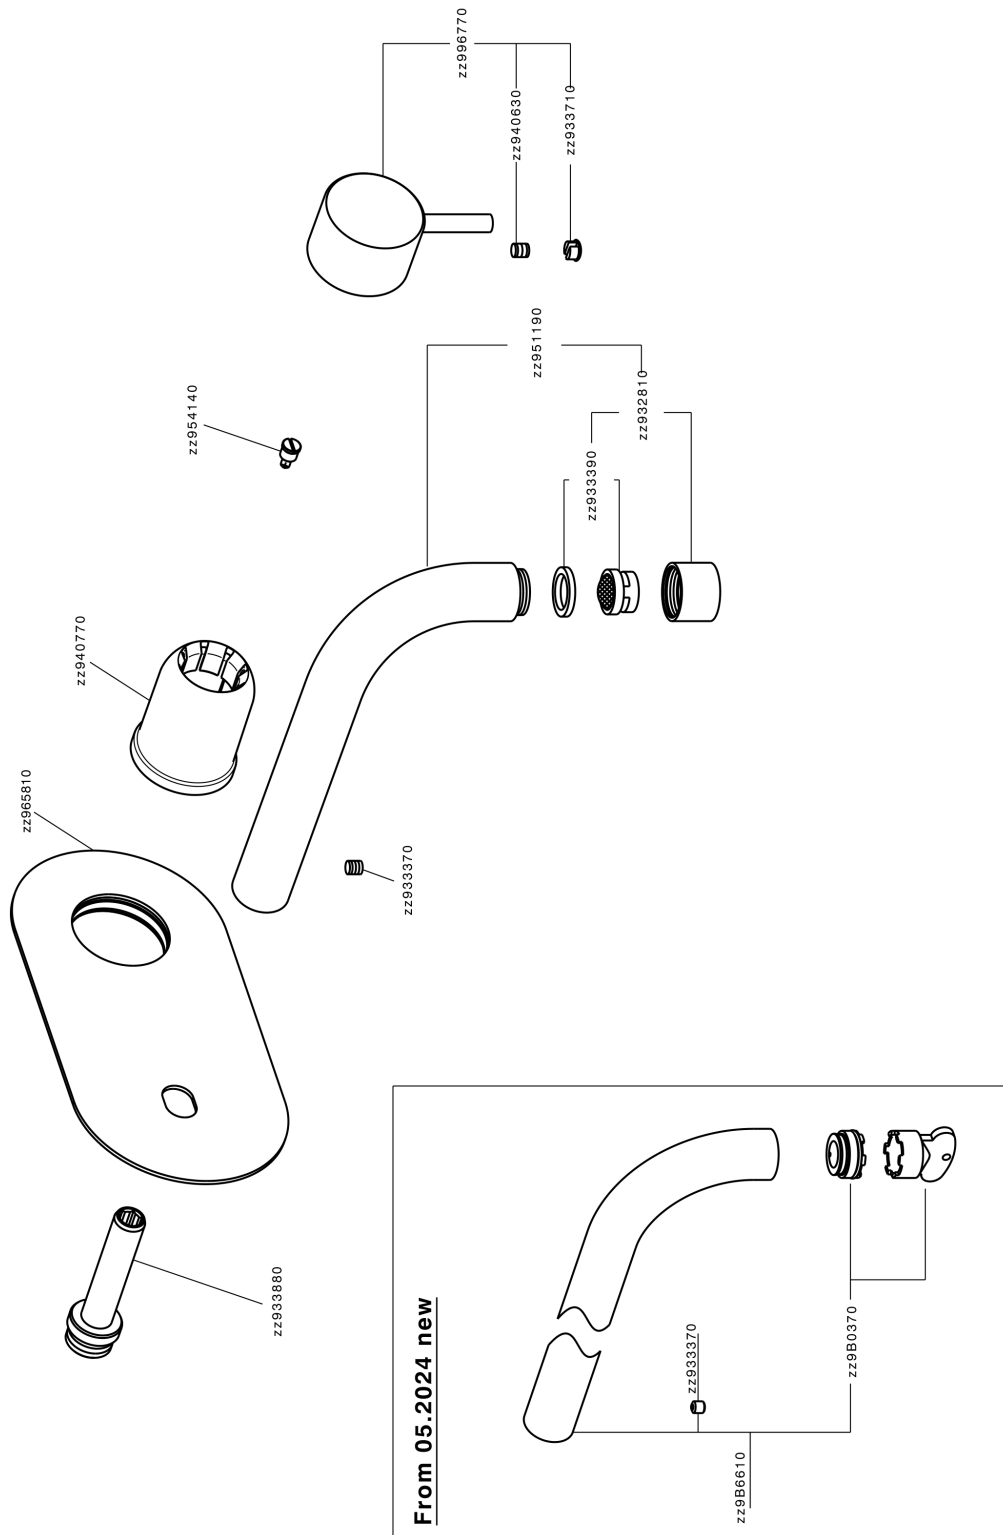

Exposed part for single lever washbasin valve NUOVA LESS_LN005512

MODEL **LN005512**

Exposed part for single lever washbasin valve, without concealed part, spout L.300 mm, for item Easy-Box ZA002450-ZA025510

AVAILABLE FINISHINGS

-  **21** 21 Chrome
-  **2F** 2F Brushed Nickel
-  **40** 40 Matt Black
-  **4Q** 4Q Matt White

CHARACTERISTICS

Installation **Concealed**
 Required concealed parts **ZA002450**

Exposed part for single lever washbasin valve NUOVA LESS_LN005512

LN005512

<https://en.cisal.it/exposed-part-for-single-lever-washbasin-valve-nuova-less-ln005512>

2026-06-05