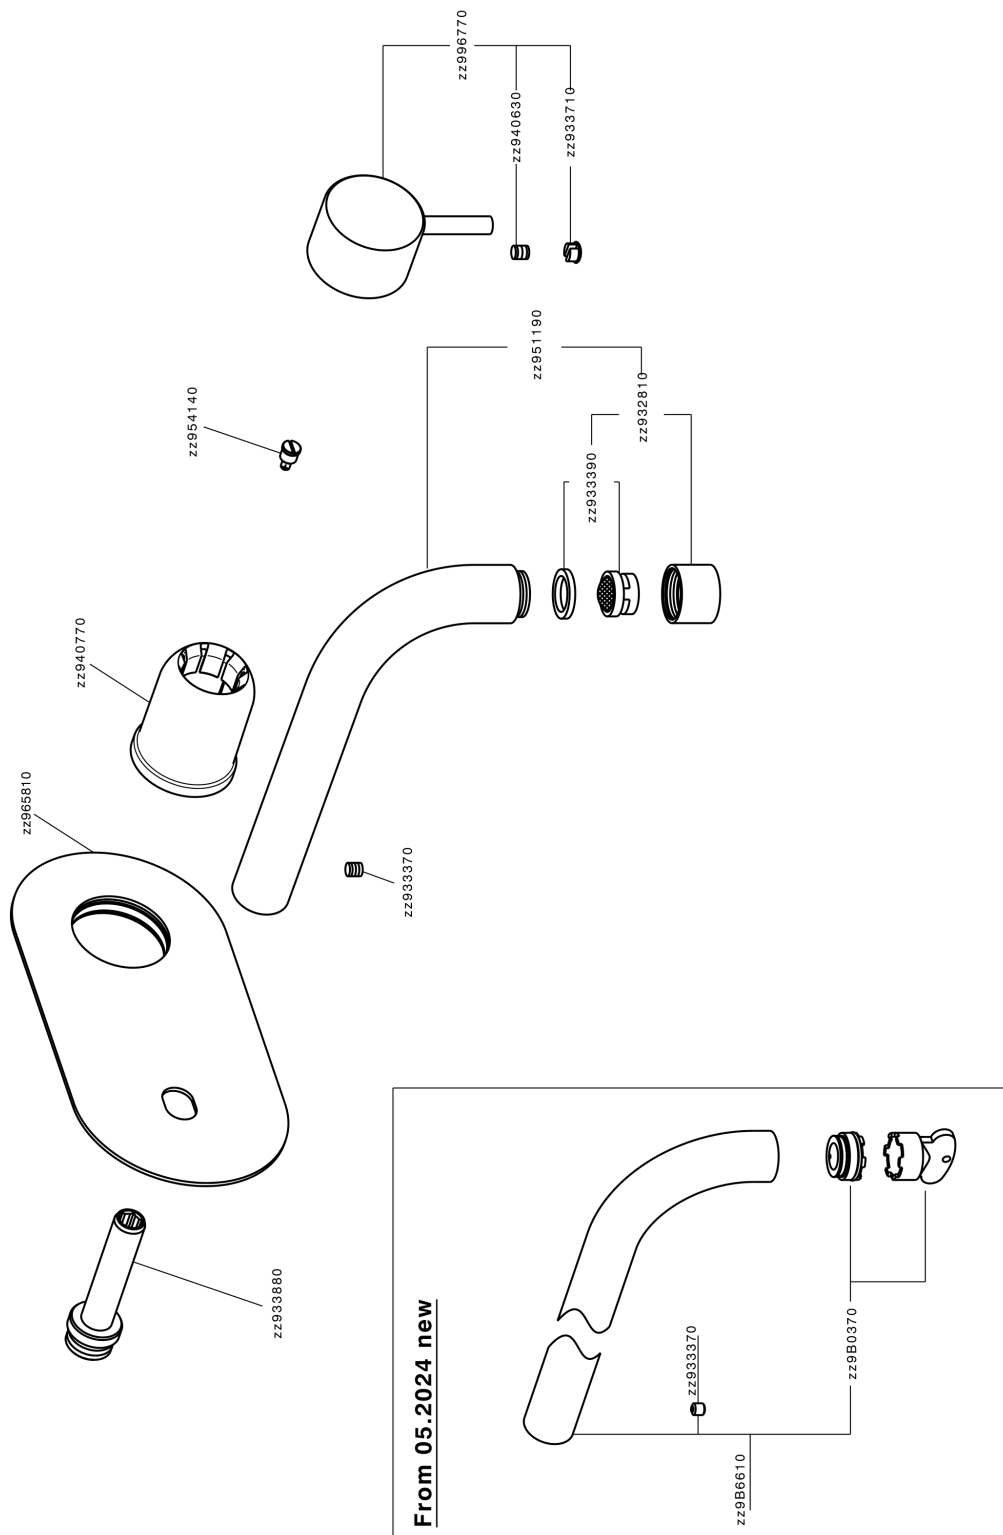

## Exposed part for single lever washbasin valve NUOVA LESS\_LN005512

MODEL **LN005512**

Exposed part for single lever washbasin valve, without concealed part, spout L.300 mm, for item Easy-Box ZA002450-ZA025510

### CHARACTERISTICS

Installation **Concealed**  
 Required concealed parts **ZA002450**

## Exposed part for single lever washbasin valve NUOVA LESS\_LN005512

LN005512

<https://en.cisal.it/exposed-part-for-single-lever-washbasin-valve-nuova-less-ln005512>

2026-04-06