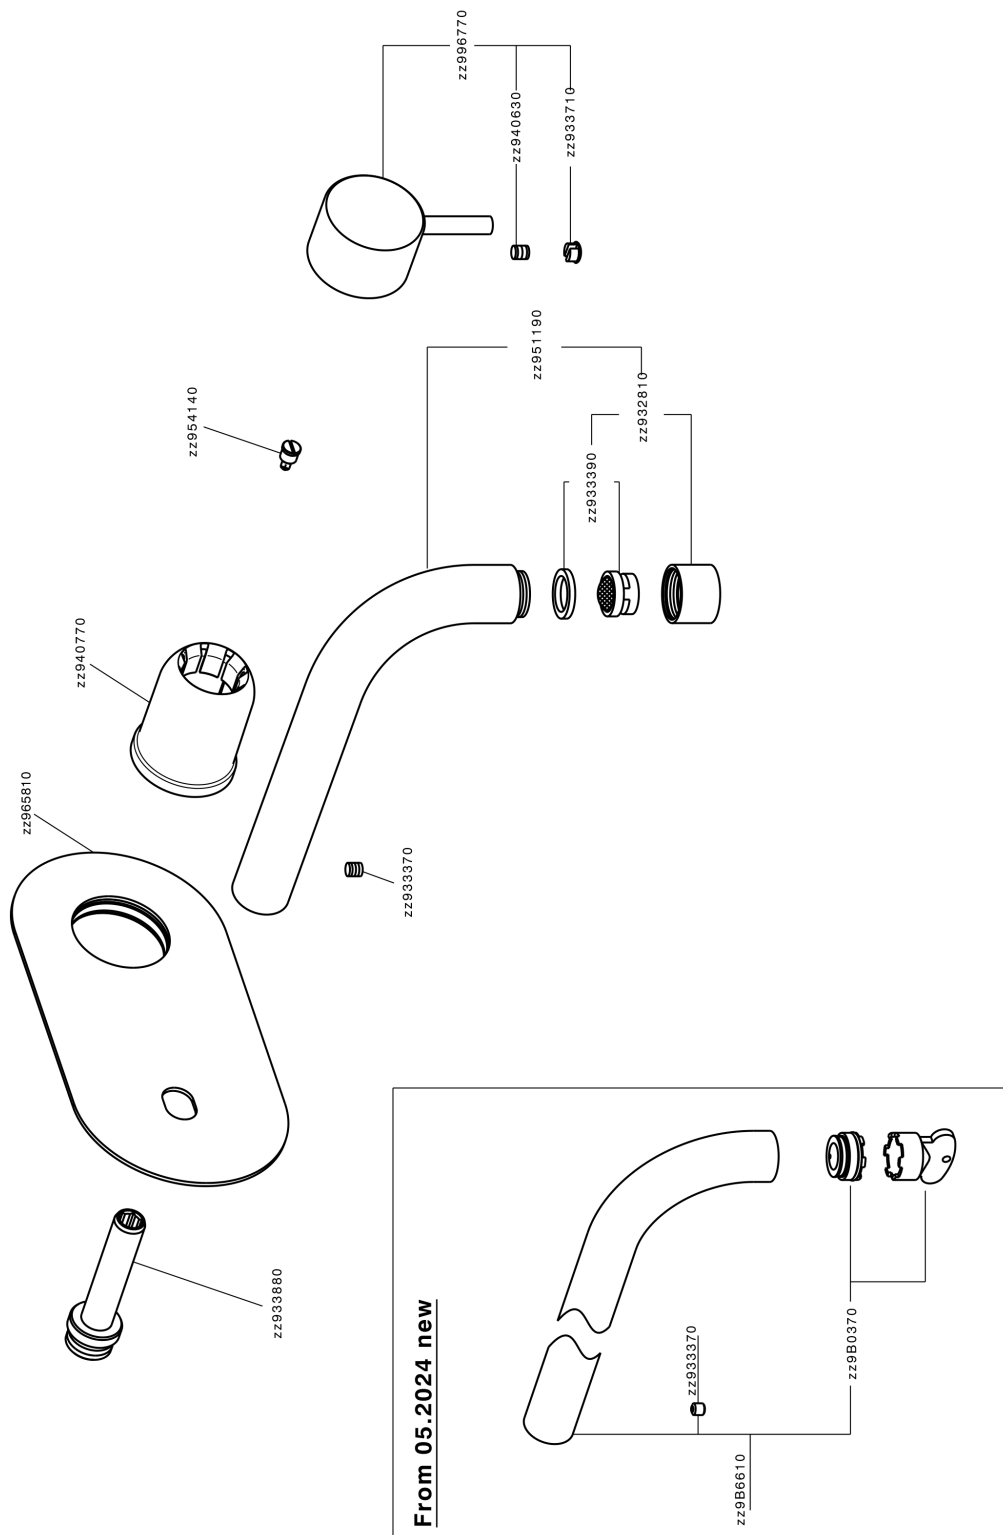

Exposed part for single lever washbasin valve NUOVA LESS_LN005512

LN005512

<https://en.cisal.it/exposed-part-for-single-lever-washbasin-valve-nuova-less-ln005512>

2026-04-06