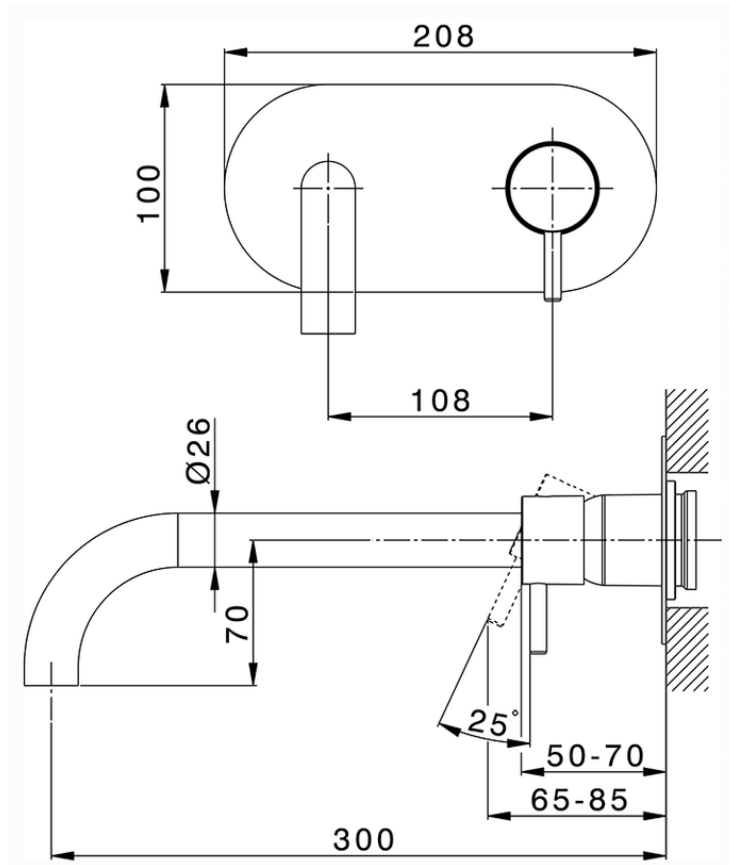

**Exposed part for single lever washbasin valve NUOVA LESS\_LN005512**

LN005512

<https://en.cisal.it/exposed-part-for-single-lever-washbasin-valve-nuova-less-ln005512>

2026-04-06