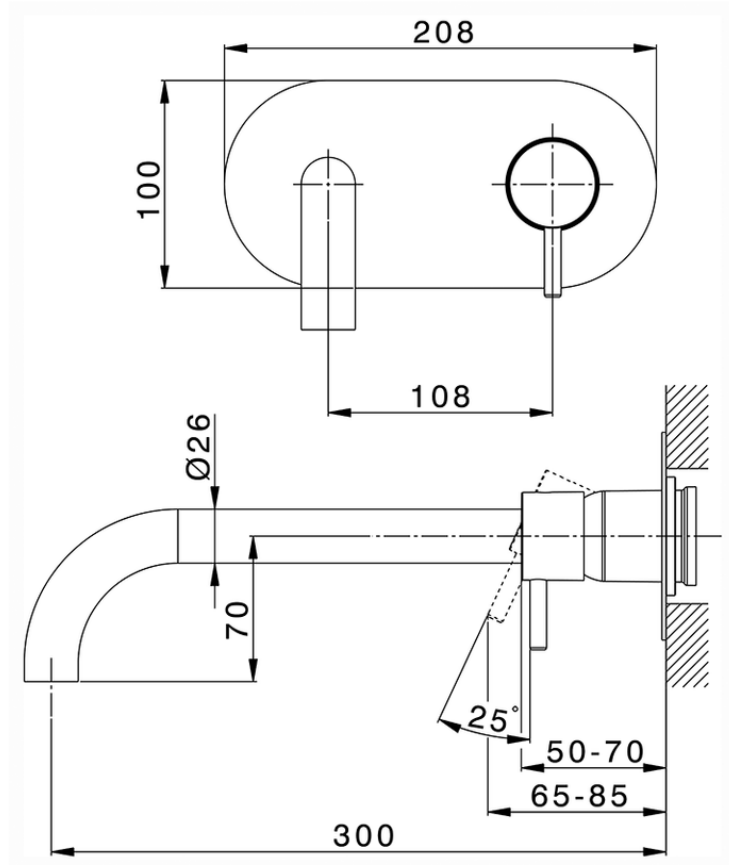

Exposed part for single lever washbasin valve NUOVA LESS_LN005512

LN005512

<https://en.cisal.it/exposed-part-for-single-lever-washbasin-valve-nuova-less-ln005512>

2026-04-26