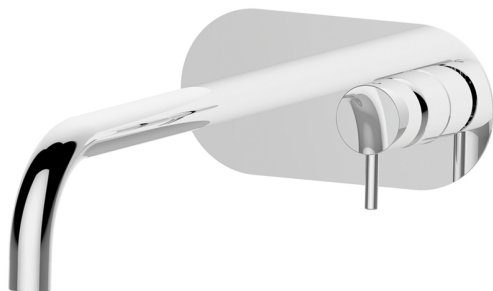

Exposed part for single lever washbasin valve NUOVA LESS_LN005512

MODEL **LN005512**

Exposed part for single lever washbasin valve, without concealed part, spout L.300 mm, for item Easy-Box ZA002450-ZA025510

AVAILABLE FINISHINGS

-  **21** 21 Chrome
-  **2F** 2F Brushed Nickel
-  **40** 40 Matt Black
-  **4Q** 4Q Matt White

CHARACTERISTICS

Installation **Concealed**

Required concealed parts **ZA002450**

Exposed part for single lever washbasin valve NUOVA LESS_LN005512

LN005512

<https://en.cisal.it/exposed-part-for-single-lever-washbasin-valve-nuova-less-ln005512>

2026-04-27