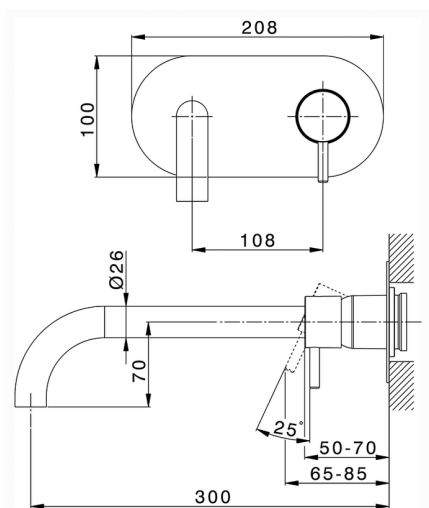

Exposed part for single lever washbasin valve NUOVA LESS_LN005512

MODEL **LN005512**

Exposed part for single lever washbasin valve, without concealed part, spout L.300 mm, for item Easy-Box ZA002450-ZA025510

AVAILABLE FINISHINGS

-  **21** 21 Chrome
-  **2F** 2F Brushed Nickel
-  **40** 40 Matt Black
-  **4Q** 4Q Matt White

CHARACTERISTICS

Installation **Concealed**

Required concealed parts **ZA002450**

Exposed part for single lever washbasin valve NUOVA LESS_LN005512

LN005512

<https://en.cisal.it/exposed-part-for-single-lever-washbasin-valve-nuova-less-ln005512>

2026-04-27