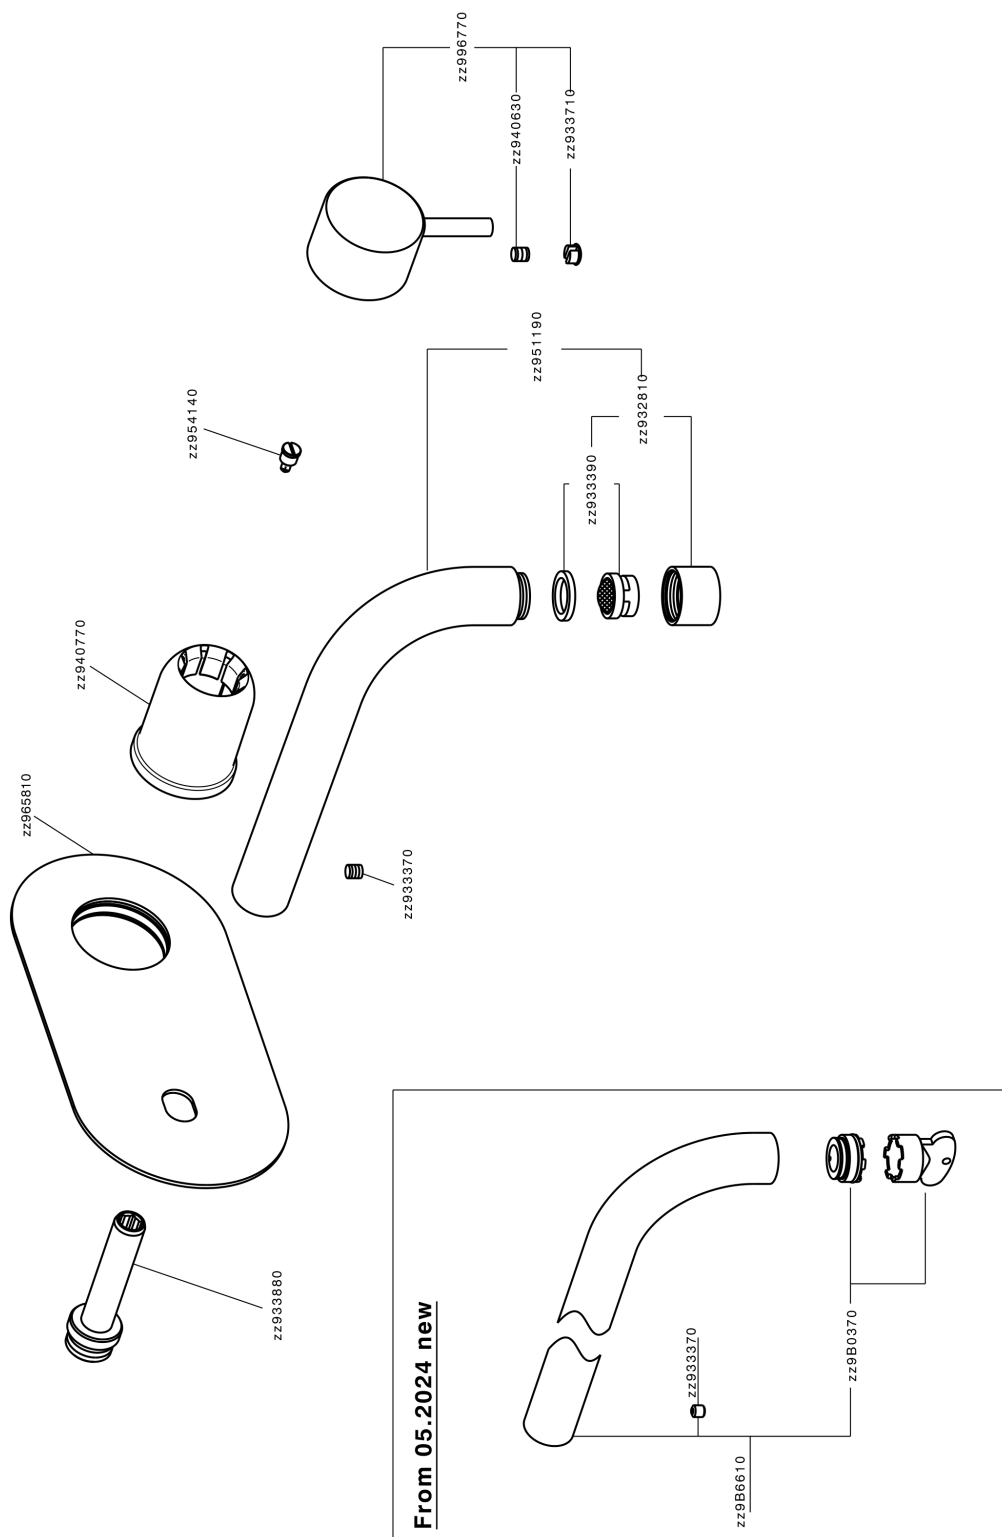

Exposed part for single lever washbasin valve NUOVA LESS_LN005512

MODEL **LN005512**

Exposed part for single lever washbasin valve, without concealed part, spout L.300 mm, for item Easy-Box ZA002450-ZA025510

AVAILABLE FINISHINGS

-  **21** 21 Chrome
-  **2F** 2F Brushed Nickel
-  **40** 40 Matt Black
-  **4Q** 4Q Matt White

CHARACTERISTICS

Installation **Concealed**
 Required concealed parts **ZA002450**

Exposed part for single lever washbasin valve NUOVA LESS_LN005512

LN005512

<https://en.cisal.it/exposed-part-for-single-lever-washbasin-valve-nuova-less-ln005512>

2026-04-05