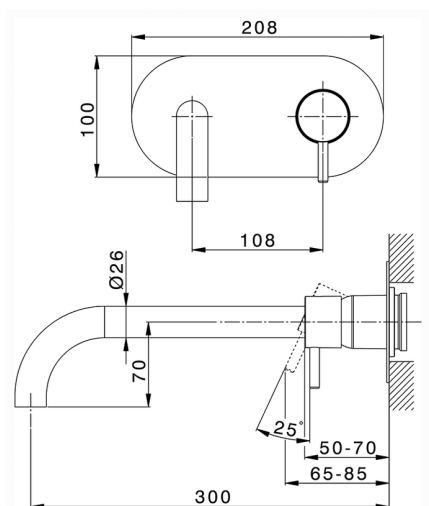

CHARACTERISTICS

Installation **Concealed**
Required concealed parts **ZA002450**