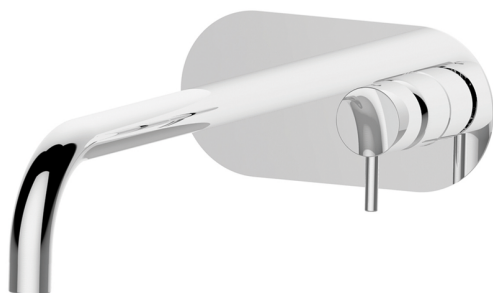

## Exposed part for single lever washbasin valve NUOVA LESS\_LN005512

MODEL **LN005512**

Exposed part for single lever washbasin valve, without concealed part, spout L.300 mm, for item Easy-Box ZA002450-ZA025510

### AVAILABLE FINISHINGS

-  **21** 21 Chrome
-  **2F** 2F Brushed Nickel
-  **40** 40 Matt Black
-  **4Q** 4Q Matt White

## Exposed part for single lever washbasin valve NUOVA LESS\_LN005512

LN005512

<https://en.cisal.it/exposed-part-for-single-lever-washbasin-valve-nuova-less-ln005512>

2026-06-05