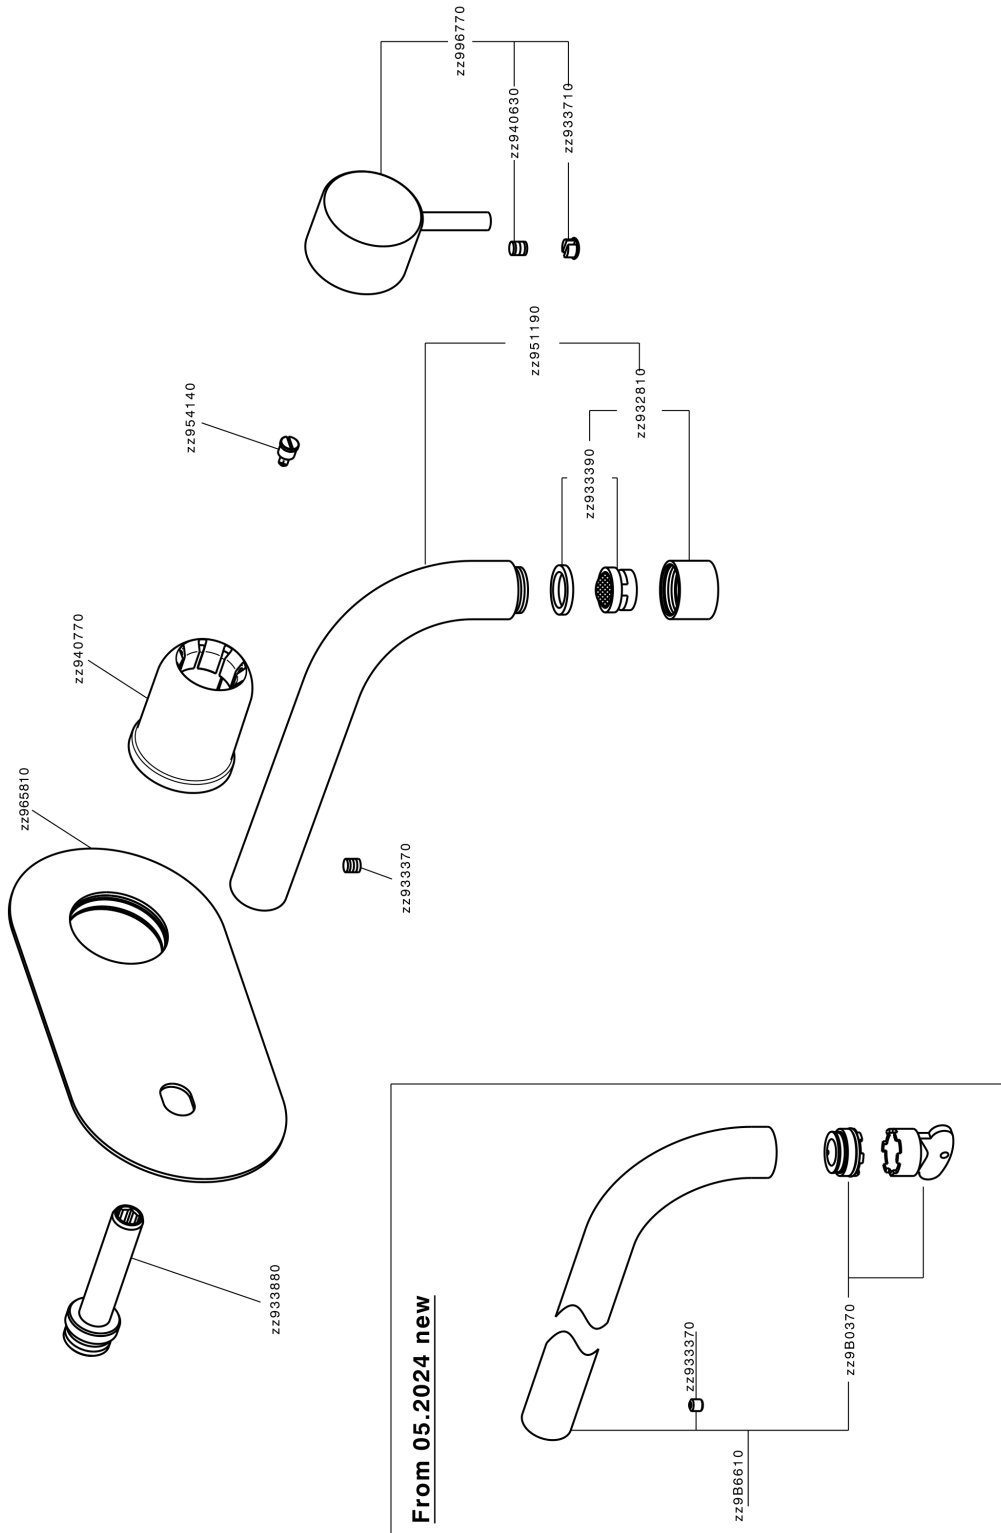

Exposed part for single lever washbasin valve NUOVA LESS_LN005512

MODEL **LN005512**

Exposed part for single lever washbasin valve, without concealed part, spout L.300 mm, for item Easy-Box ZA002450-ZA025510

AVAILABLE FINISHINGS

-  **21** 21 Chrome
-  **2F** 2F Brushed Nickel
-  **40** 40 Matt Black
-  **4Q** 4Q Matt White

CHARACTERISTICS

Installation **Concealed**

Required concealed parts **ZA002450**

Exposed part for single lever washbasin valve NUOVA LESS_LN005512

LN005512

<https://en.cisal.it/exposed-part-for-single-lever-washbasin-valve-nuova-less-ln005512>

2026-04-27