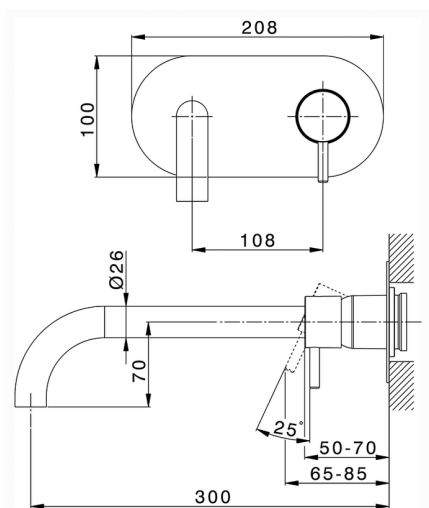

Exposed part for single lever washbasin valve NUOVA LESS_LN005512

MODEL **LN005512**

Exposed part for single lever washbasin valve, without concealed part, spout L.300 mm, for item Easy-Box ZA002450-ZA025510

AVAILABLE FINISHINGS

-  **21** 21 Chrome
-  **2F** 2F Brushed Nickel
-  **40** 40 Matt Black
-  **4Q** 4Q Matt White

CHARACTERISTICS

Installation **Concealed**
 Required concealed parts **ZA002450**

Exposed part for single lever washbasin valve NUOVA LESS_LN005512

LN005512

<https://en.cisal.it/exposed-part-for-single-lever-washbasin-valve-nuova-less-ln005512>

2026-04-05