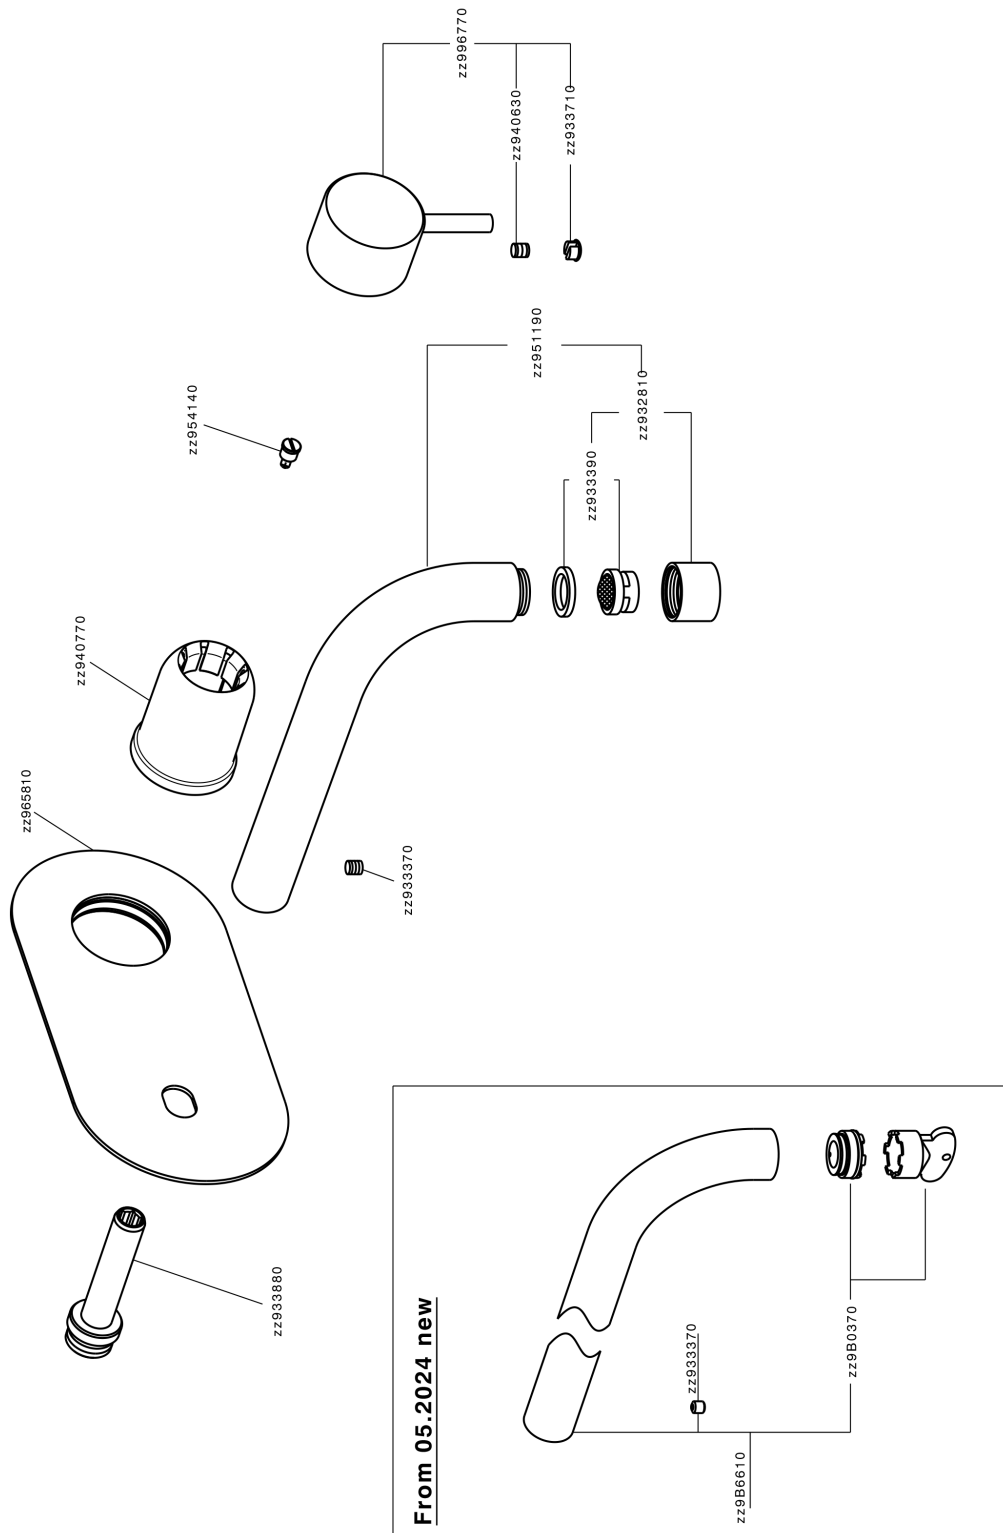

## Exposed part for single lever washbasin valve NUOVA LESS\_LN005512

MODEL **LN005512**

Exposed part for single lever washbasin valve, without concealed part, spout L.300 mm, for item Easy-Box ZA002450-ZA025510

### CHARACTERISTICS

Installation **Concealed**  
 Required concealed parts **ZA002450**

## Exposed part for single lever washbasin valve NUOVA LESS\_LN005512

LN005512

<https://en.cisal.it/exposed-part-for-single-lever-washbasin-valve-nuova-less-ln005512>

2026-06-05