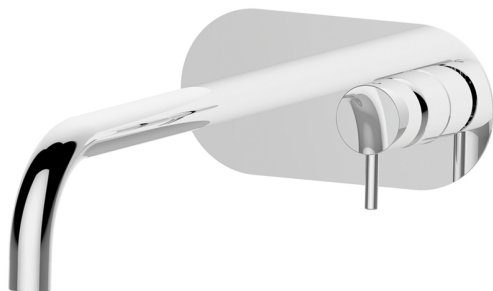

Exposed part for single lever washbasin valve NUOVA LESS_LN005512

MODEL **LN005512**

Exposed part for single lever washbasin valve, without concealed part, spout L.300 mm, for item Easy-Box ZA002450-ZA025510

AVAILABLE FINISHINGS

-  **21** 21 Chrome
-  **2F** 2F Brushed Nickel
-  **40** 40 Matt Black
-  **4Q** 4Q Matt White

CHARACTERISTICS

Installation **Concealed**
 Required concealed parts **ZA002450**

Exposed part for single lever washbasin valve NUOVA LESS_LN005512

LN005512

<https://en.cisal.it/exposed-part-for-single-lever-washbasin-valve-nuova-less-ln005512>

2026-04-05