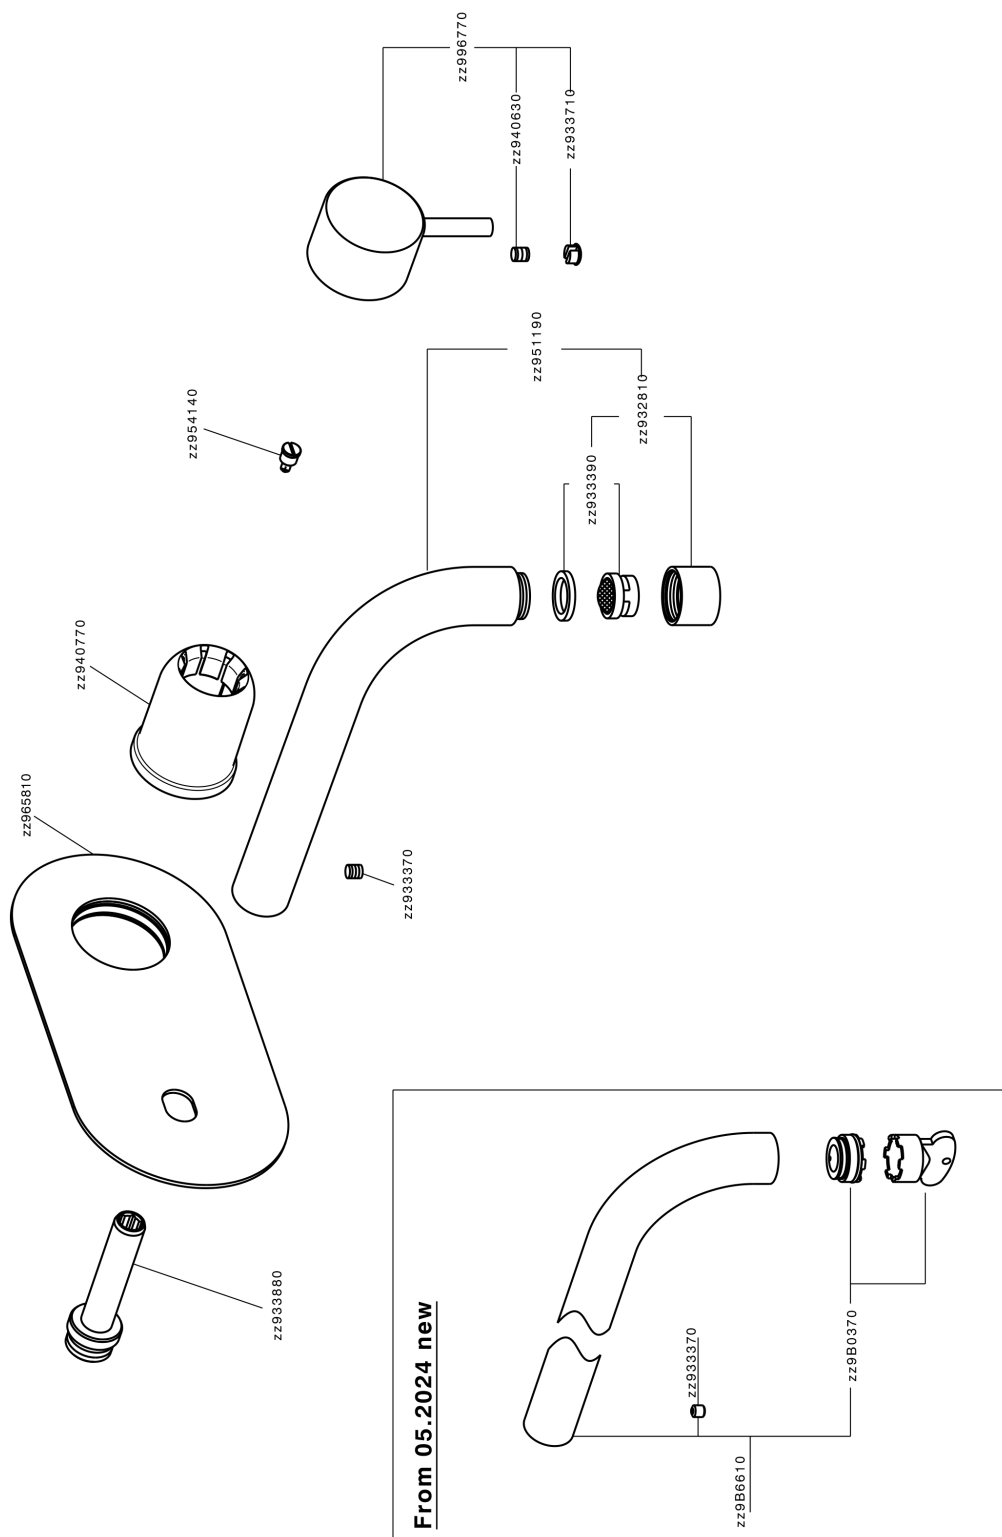

Exposed part for single lever washbasin valve NUOVA LESS_LN005512

LN005512

<https://en.cisal.it/exposed-part-for-single-lever-washbasin-valve-nuova-less-ln005512>

2026-04-05