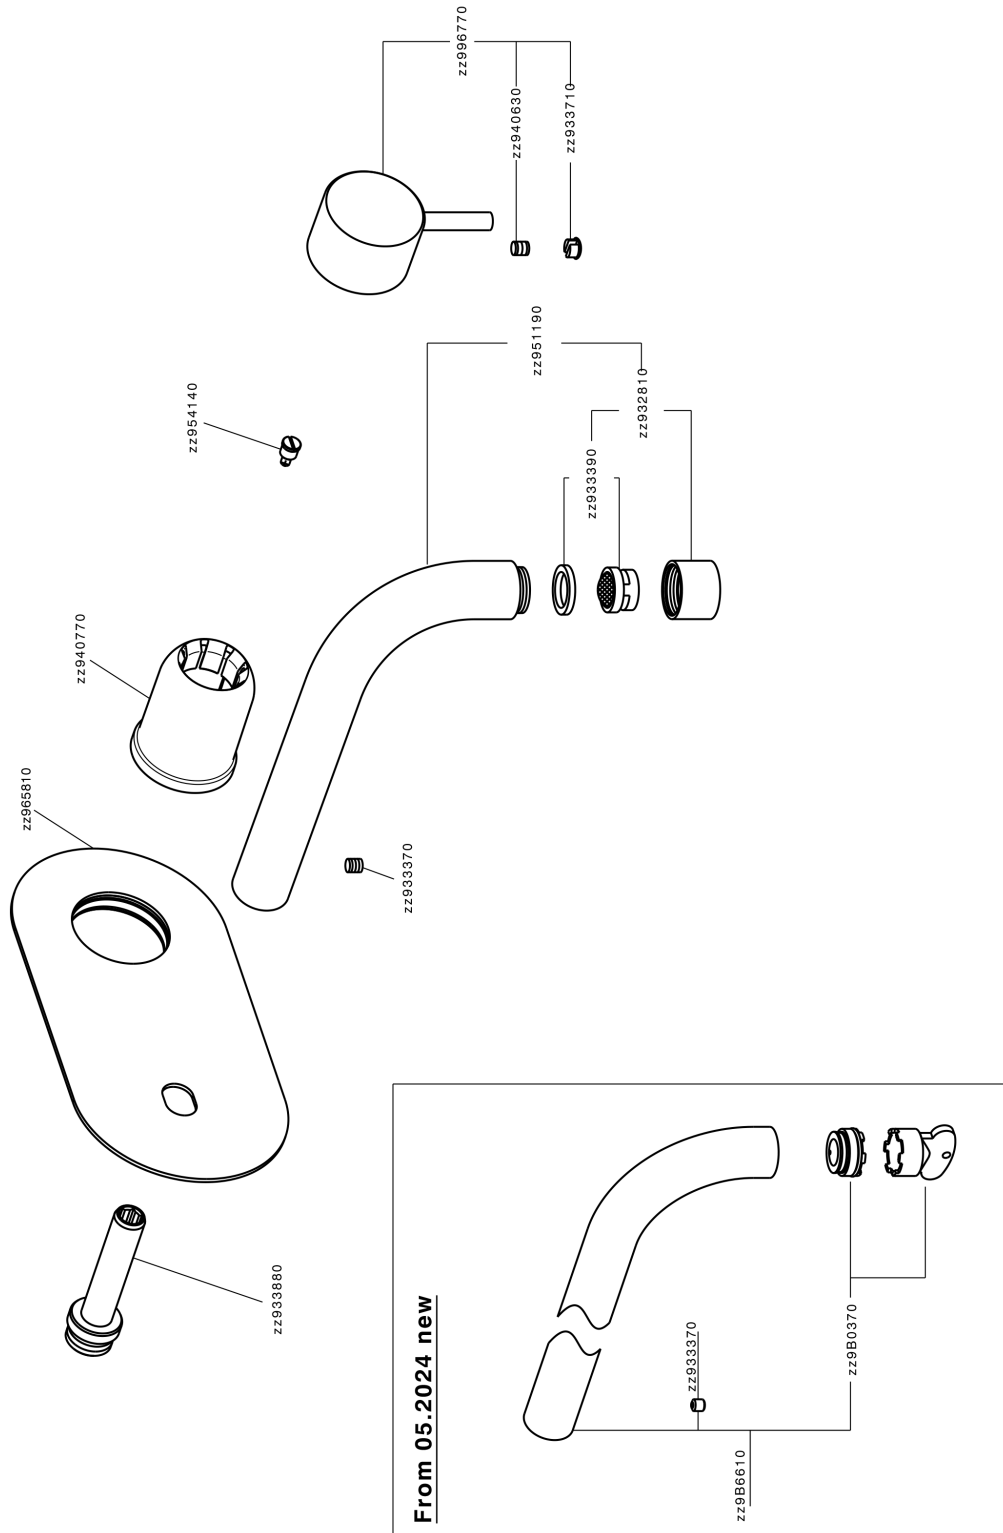

Exposed part for single lever washbasin valve NUOVA LESS_LN005512

LN005512

<https://en.cisal.it/exposed-part-for-single-lever-washbasin-valve-nuova-less-ln005512>

2026-04-26