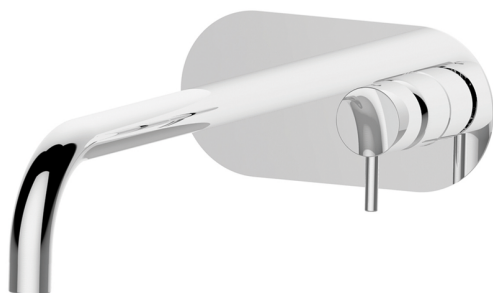

Exposed part for single lever washbasin valve NUOVA LESS_LN005512

MODEL **LN005512**

Exposed part for single lever washbasin valve, without concealed part, spout L.300 mm, for item Easy-Box ZA002450-ZA025510

AVAILABLE FINISHINGS

-  **21** 21 Chrome
-  **2F** 2F Brushed Nickel
-  **40** 40 Matt Black
-  **4Q** 4Q Matt White

CHARACTERISTICS

Installation **Concealed**

Required concealed parts **ZA002450**

Exposed part for single lever washbasin valve NUOVA LESS_LN005512

LN005512

<https://en.cisal.it/exposed-part-for-single-lever-washbasin-valve-nuova-less-ln005512>

2026-04-06