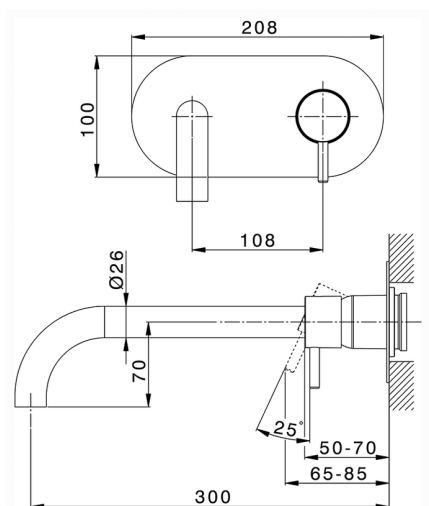

Exposed part for single lever washbasin valve NUOVA LESS_LN005512

MODEL **LN005512**

Exposed part for single lever washbasin valve, without concealed part, spout L.300 mm, for item Easy-Box ZA002450-ZA025510

AVAILABLE FINISHINGS

-  **21** 21 Chrome
-  **2F** 2F Brushed Nickel
-  **40** 40 Matt Black
-  **4Q** 4Q Matt White

CHARACTERISTICS

Installation **Concealed**

Required concealed parts **ZA002450**

Exposed part for single lever washbasin valve NUOVA LESS_LN005512

LN005512

<https://en.cisal.it/exposed-part-for-single-lever-washbasin-valve-nuova-less-ln005512>

2026-04-06