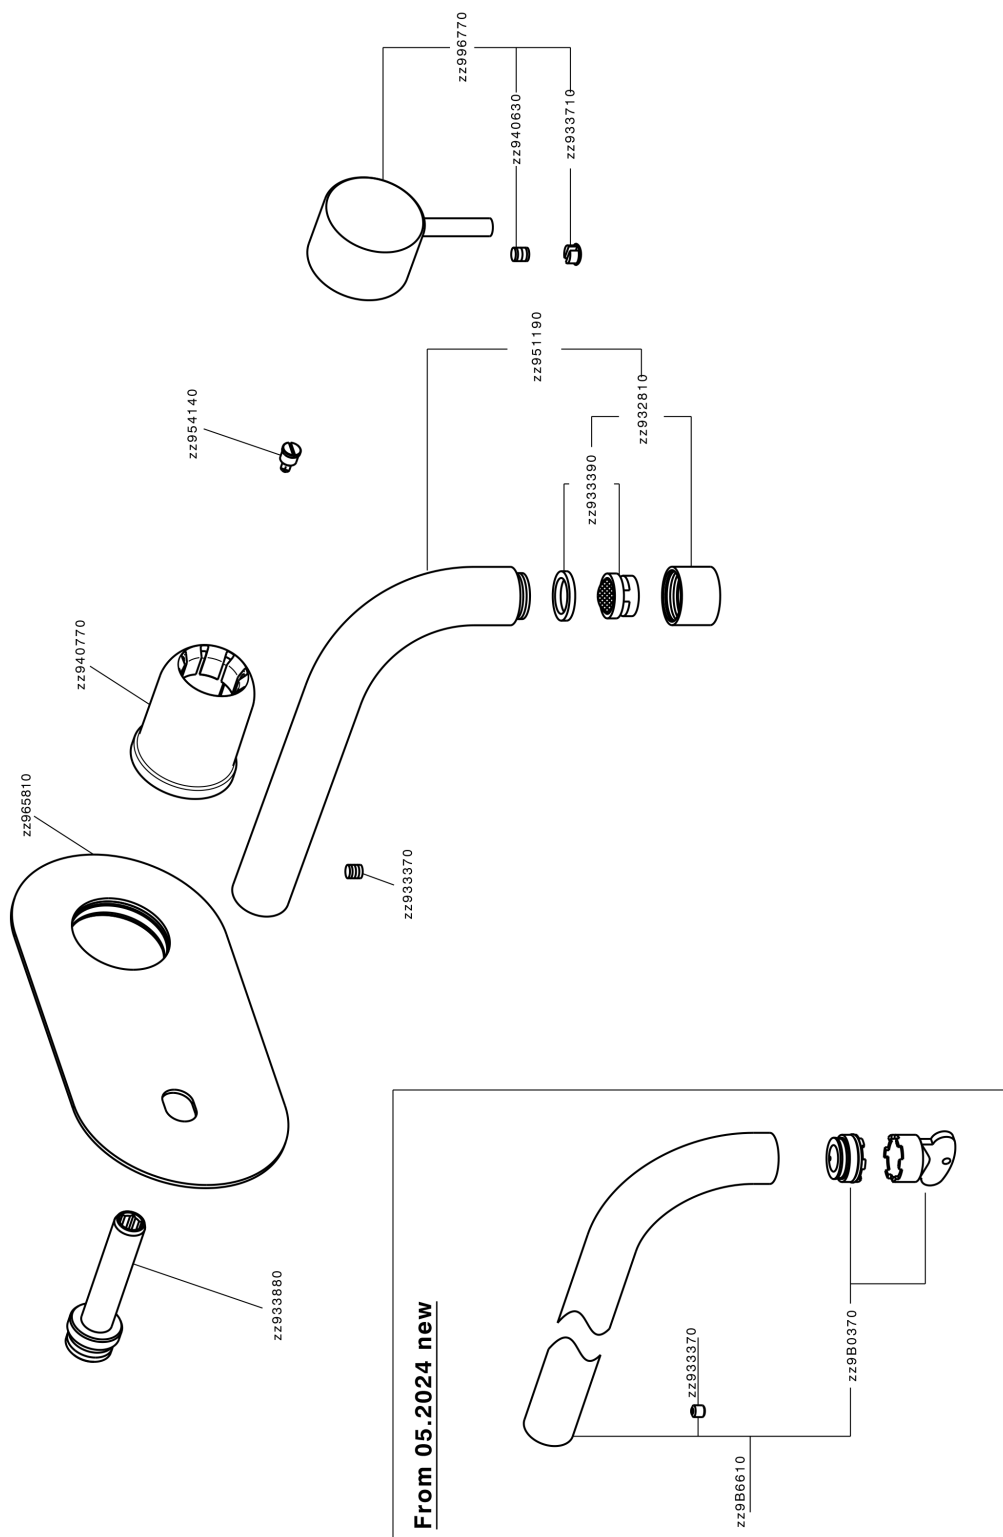

Exposed part for single lever washbasin valve NUOVA LESS_LN005512

MODEL **LN005512**

Exposed part for single lever washbasin valve, without concealed part, spout L.300 mm, for item Easy-Box ZA002450-ZA025510

AVAILABLE FINISHINGS

-  **21** 21 Chrome
-  **2F** 2F Brushed Nickel
-  **40** 40 Matt Black
-  **4Q** 4Q Matt White

CHARACTERISTICS

Installation **Concealed**

Required concealed parts **ZA002450**

Exposed part for single lever washbasin valve NUOVA LESS_LN005512

LN005512

<https://en.cisal.it/exposed-part-for-single-lever-washbasin-valve-nuova-less-ln005512>

2026-04-06