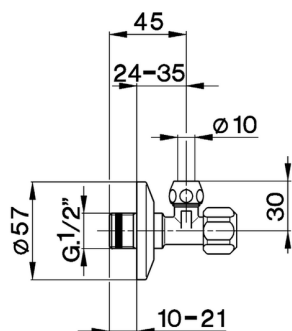

## Supply valve COMPONENTS\_ZA002790

MODEL **ZA002790**

Supply valve, without filter

AVAILABLE FINISHINGS

CHARACTERISTICS

2026-06-04