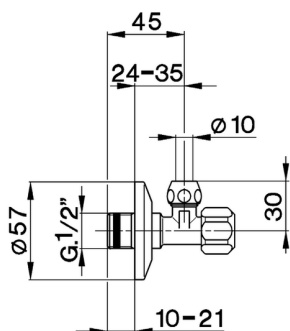

Supply valve COMPONENTS_ZA002790

MODEL **ZA002790**

Supply valve, without filter

AVAILABLE FINISHINGS

 **21** 21 Chrome

CHARACTERISTICS

2026-04-04