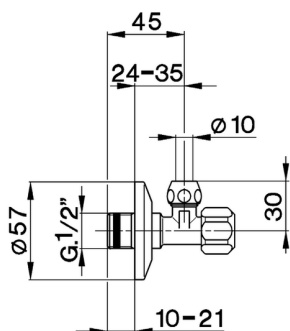

## Supply valve COMPONENTS\_ZA002790

MODEL **ZA002790**

Supply valve, without filter

AVAILABLE FINISHINGS

 **21** 21 Chrome

CHARACTERISTICS

2026-04-25