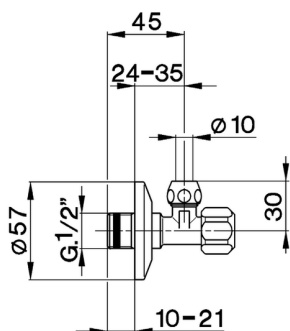

Supply valve COMPONENTS_ZA002790

MODEL **ZA002790**

Supply valve, without filter

AVAILABLE FINISHINGS

CHARACTERISTICS

2026-05-15