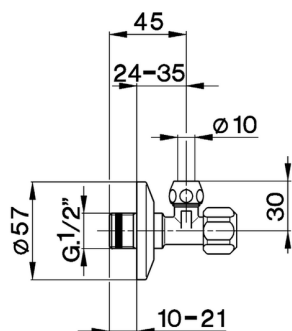

## Supply valve COMPONENTS\_ZA002790

MODEL **ZA002790**

Supply valve, without filter

AVAILABLE FINISHINGS

CHARACTERISTICS

2026-06-24