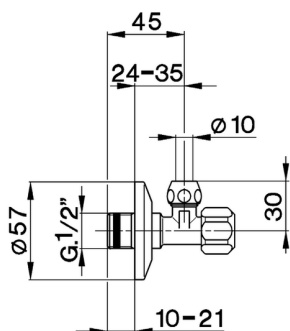

Supply valve COMPONENTS_ZA002790

MODEL **ZA002790**

Supply valve, without filter

AVAILABLE FINISHINGS

 **21** 21 Chrome

CHARACTERISTICS

2026-04-24