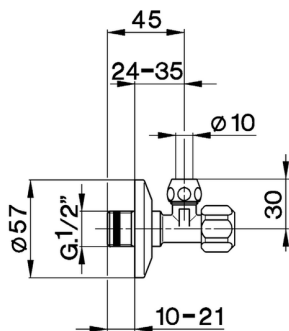

Supply valve COMPONENTS_ZA002790

MODEL **ZA002790**

Supply valve, without filter

AVAILABLE FINISHINGS

 **21** 21 Chrome

CHARACTERISTICS

2026-06-25