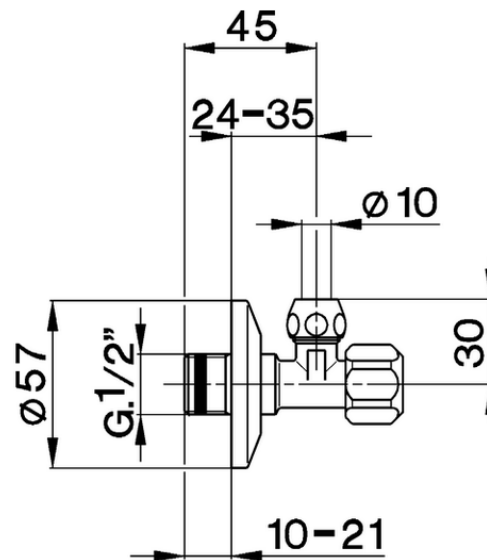

Supply valve COMPONENTS_ZA002790

ZA002790

<https://en.cisal.it/supply-valve-components-za002790>

2026-05-15