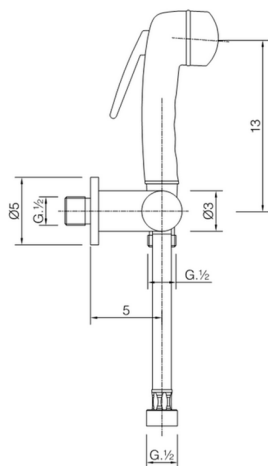

Bidet handshower set HYGENIC SHOWERS_FL007900

MODEL **FL007900**

Bidet handshower set, wall mounted holder with 1/2" valve, Bidet handshower, Brass 120 cm flexible hose

AVAILABLE FINISHINGS

21 21 Chrome

CHARACTERISTICS

Bidet handshower

Hygienic Spray

Multi-jets hygienic hand shower, for personal hygiene care.

2024-12-22