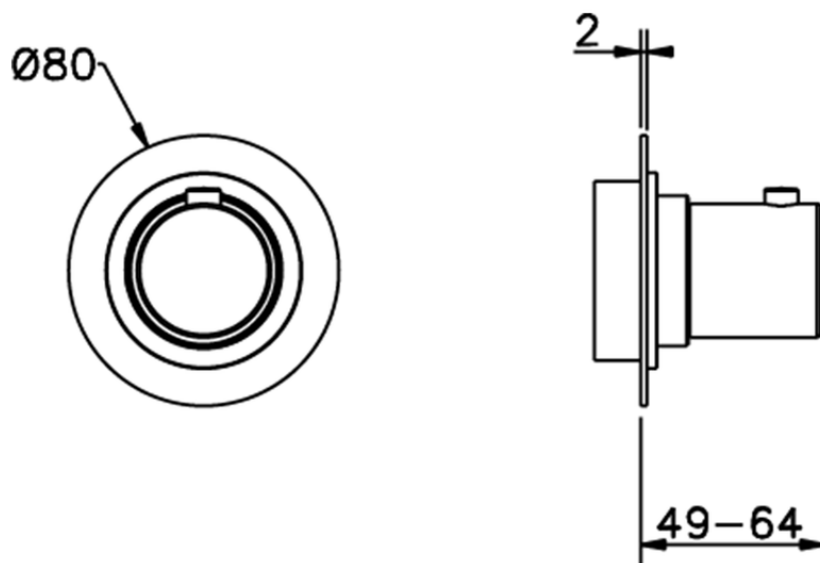

Stopvalve exposed part SLIM_SM003310

SM003310

<https://en.cisal.it/stopvalve-exposed-part-slim-sm003310>

Piastra/Plate/Plaque/Platte/Placa
 2-3mm: XX 31-46 YY 80-95
 10mm: XX 25-40 YY 76-91

ZA003340

<https://en.cisal.it/1-2-stopvalve-concealed-part-concealed-za003340>

Piastra/Plate/Plaque/Platte/Placa

2-3mm: XX 31-46 YY 80-95

10mm: XX 25-40 YY 76-91