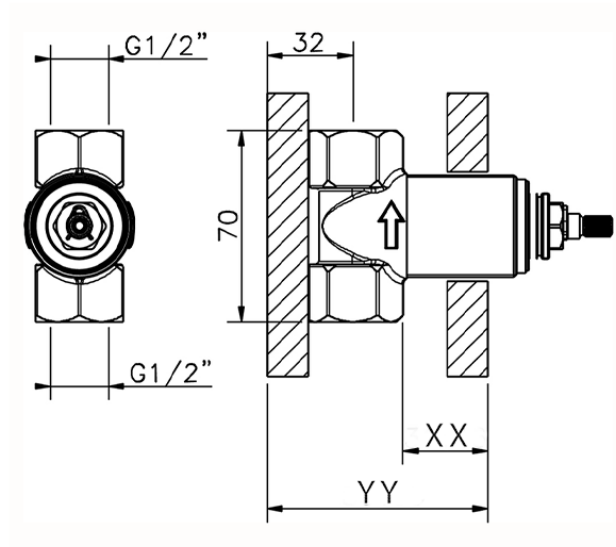

Stopvalve exposed part SLIM_SM003310

SM003310

<https://en.cisal.it/stopvalve-exposed-part-slim-sm003310>

Piastra/Plate/Plaque/Platte/Placa
 2-3mm: XX 31-46 YY 80-95
 10mm: XX 25-40 YY 76-91

ZA003340

<https://en.cisal.it/1-2-stopvalve-concealed-part-concealed-za003340>

Piastra/Plate/Plaque/Platte/Placa

2-3mm: XX 31-46 YY 80-95

10mm: XX 25-40 YY 76-91