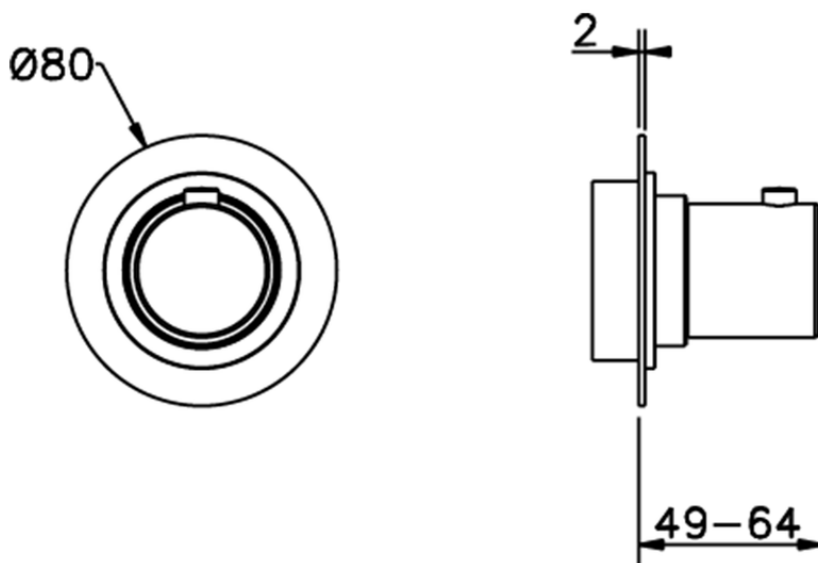

## Stopvalve exposed part SLIM\_SM003310

SM003310

<https://en.cisal.it/stopvalve-exposed-part-slim-sm003310>

Piastra/Plate/Plaque/Platte/Placa  
 2-3mm: XX 31-46 YY 80-95  
 10mm: XX 25-40 YY 76-91

ZA003340

<https://en.cisal.it/1-2-stopvalve-concealed-part-concealed-za003340>

Piastra/Plate/Plaque/Platte/Placa

2-3mm: XX 31-46 YY 80-95

10mm: XX 25-40 YY 76-91

ZA003330

<https://en.cisal.it/3-4-stopvalve-concealed-part-concealed-za003330>