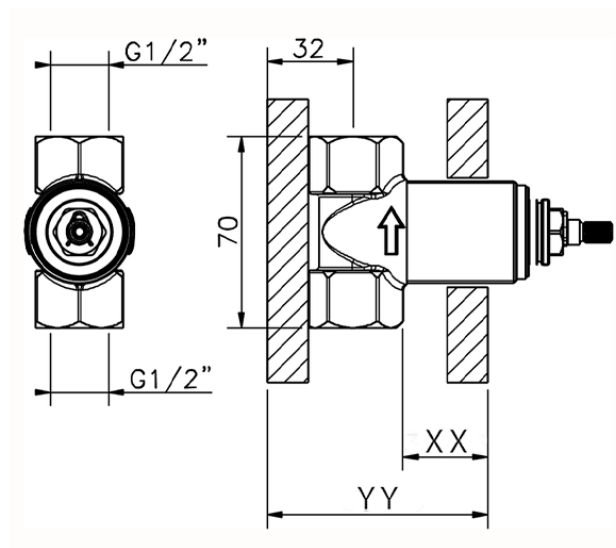

Stopvalve exposed part SLIM_SM003310

SM003310

<https://en.cisal.it/stopvalve-exposed-part-slim-sm003310>

Piastra/Plate/Plaque/Platte/Placa
 2-3mm: XX 31-46 YY 80-95
 10mm: XX 25-40 YY 76-91

ZA003340

<https://en.cisal.it/1-2-stopvalve-concealed-part-concealed-za003340>

Piastra/Plate/Plaque/Platte/Placa
 2-3mm: XX 31-46 YY 80-95
 10mm: XX 25-40 YY 76-91

ZA003330

<https://en.cisal.it/3-4-stopvalve-concealed-part-concealed-za003330>

2026-06-24