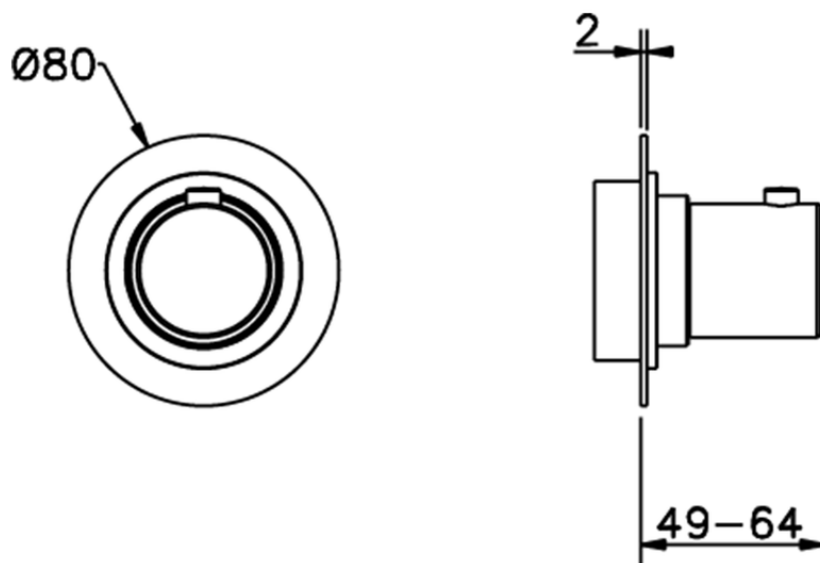

Stopvalve exposed part SLIM_SM003310

SM003310

<https://en.cisal.it/stopvalve-exposed-part-slim-sm003310>

Piastra/Plate/Plaque/Platte/Placa
 2-3mm: XX 31-46 YY 80-95
 10mm: XX 25-40 YY 76-91

ZA003340

<https://en.cisal.it/1-2-stopvalve-concealed-part-concealed-za003340>

Piastra/Plate/Plaque/Platte/Placa
 2-3mm: XX 31-46 YY 80-95
 10mm: XX 25-40 YY 76-91

ZA003330

<https://en.cisal.it/3-4-stopvalve-concealed-part-concealed-za003330>

2026-06-24