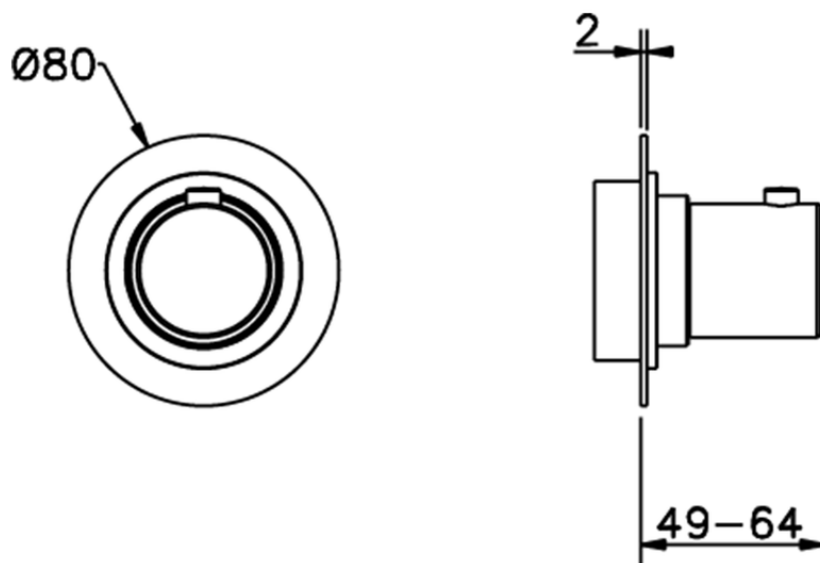

## Stopvalve exposed part SLIM\_SM003310

SM003310

<https://en.cisal.it/stopvalve-exposed-part-slim-sm003310>

Piastra/Plate/Plaque/Platte/Placa  
 2-3mm: XX 31-46 YY 80-95  
 10mm: XX 25-40 YY 76-91

ZA003340

<https://en.cisal.it/1-2-stopvalve-concealed-part-concealed-za003340>

Piastra/Plate/Plaque/Platte/Placa  
 2-3mm: XX 31-46 YY 80-95  
 10mm: XX 25-40 YY 76-91

ZA003330

<https://en.cisal.it/3-4-stopvalve-concealed-part-concealed-za003330>