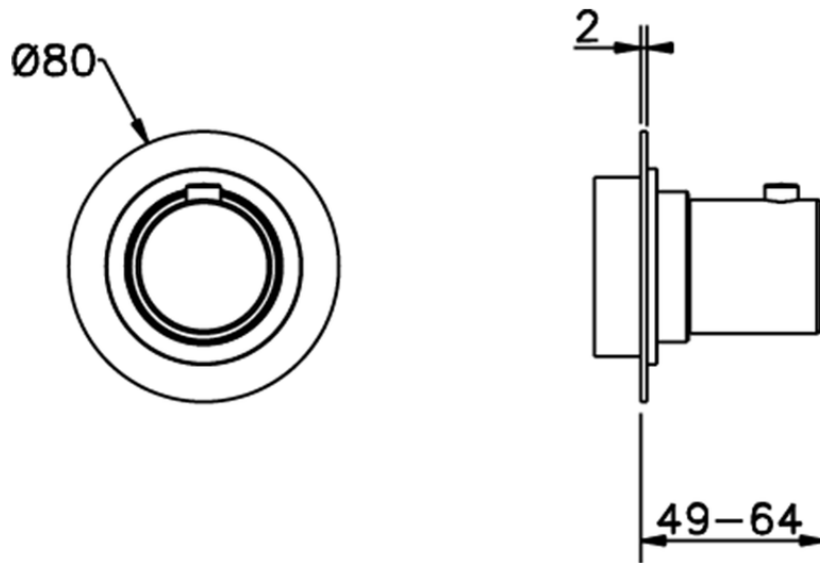

## Stopvalve exposed part SLIM\_SM003310

SM003310

<https://en.cisal.it/stopvalve-exposed-part-slim-sm003310>

Piastra/Plate/Plaque/Platte/Placa  
 2-3mm: XX 31-46 YY 80-95  
 10mm: XX 25-40 YY 76-91

ZA003340

<https://en.cisal.it/1-2-stopvalve-concealed-part-concealed-za003340>

Piastra/Plate/Plaque/Platte/Placa  
 2-3mm: XX 31-46 YY 80-95  
 10mm: XX 25-40 YY 76-91