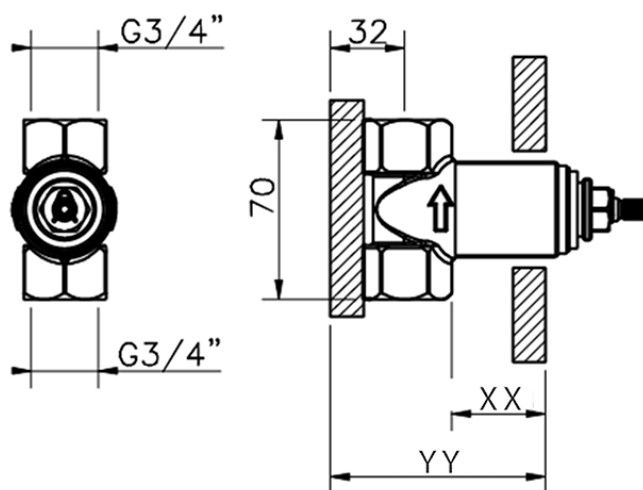

## Stopvalve exposed part SLIM\_SM003310

SM003310

<https://en.cisal.it/stopvalve-exposed-part-slim-sm003310>

Piastra/Plate/Plaque/Platte/Placa  
 2-3mm: XX 31-46 YY 80-95  
 10mm: XX 25-40 YY 76-91

ZA003340

<https://en.cisal.it/1-2-stopvalve-concealed-part-concealed-za003340>

Piastra/Plate/Plaque/Platte/Placa  
 2-3mm: XX 31-46 YY 80-95  
 10mm: XX 25-40 YY 76-91