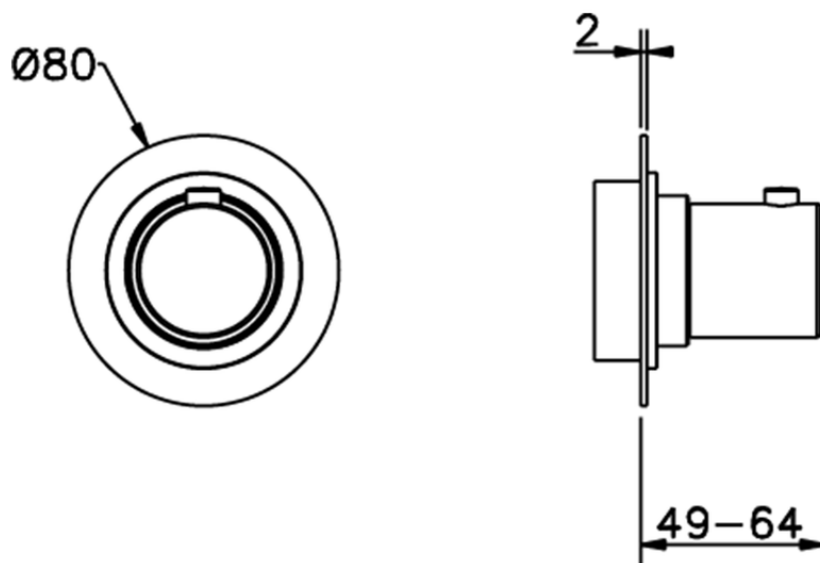

Stopvalve exposed part SLIM_SM003310

SM003310

<https://en.cisal.it/stopvalve-exposed-part-slim-sm003310>

Piastra/Plate/Plaque/Platte/Placa
 2-3mm: XX 31-46 YY 80-95
 10mm: XX 25-40 YY 76-91

ZA003340

<https://en.cisal.it/1-2-stopvalve-concealed-part-concealed-za003340>

Piastra/Plate/Plaque/Platte/Placa
 2-3mm: XX 31-46 YY 80-95
 10mm: XX 25-40 YY 76-91