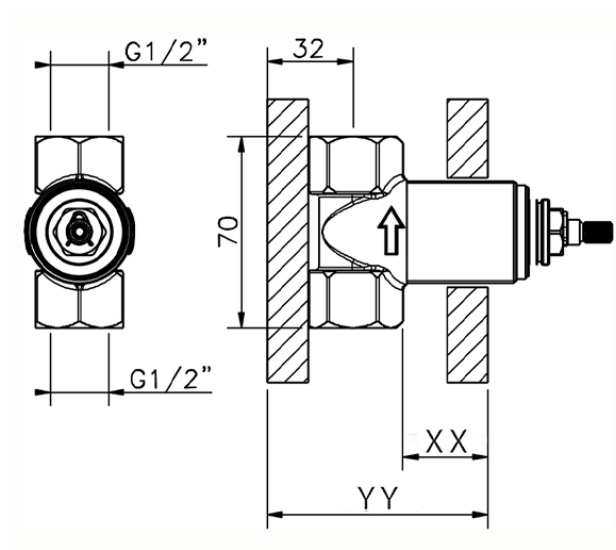

Stopvalve exposed part SLIM_SM003310

SM003310

<https://en.cisal.it/stopvalve-exposed-part-slim-sm003310>

Piastra/Plate/Plaque/Platte/Placa
 2-3mm: XX 31-46 YY 80-95
 10mm: XX 25-40 YY 76-91

ZA003340

<https://en.cisal.it/1-2-stopvalve-concealed-part-concealed-za003340>

Piastra/Plate/Plaque/Platte/Placa
 2-3mm: XX 31-46 YY 80-95
 10mm: XX 25-40 YY 76-91