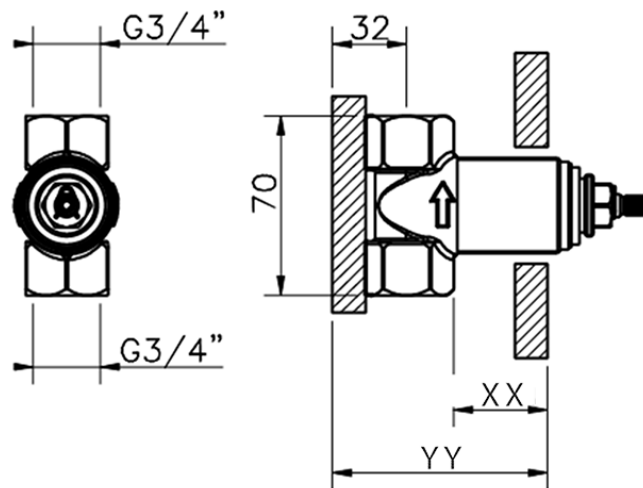

Stopvalve exposed part SLIM_SM003310

SM003310

<https://en.cisal.it/stopvalve-exposed-part-slim-sm003310>

Piastra/Plate/Plaque/Platte/Placa
 2-3mm: XX 31-46 YY 80-95
 10mm: XX 25-40 YY 76-91

ZA003340

<https://en.cisal.it/1-2-stopvalve-concealed-part-concealed-za003340>

Piastra/Plate/Plaque/Platte/Placa

2-3mm: XX 31-46 YY 80-95

10mm: XX 25-40 YY 76-91

ZA003330

<https://en.cisal.it/3-4-stopvalve-concealed-part-concealed-za003330>

2026-04-24