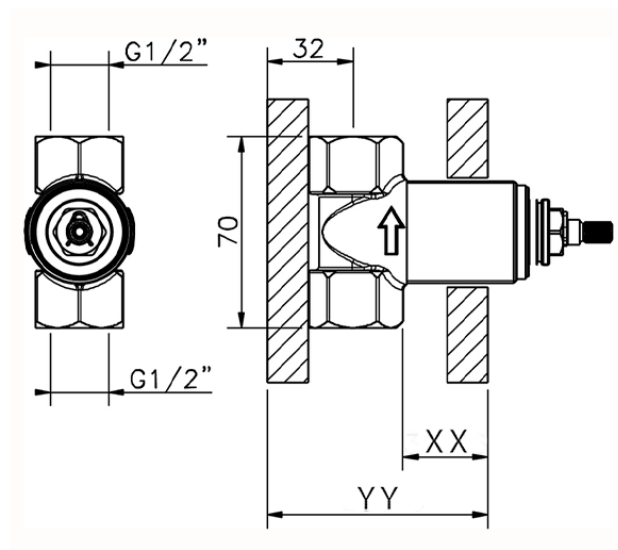

Stopvalve exposed part SLIM_SM003310

SM003310

<https://en.cisal.it/stopvalve-exposed-part-slim-sm003310>

Piastra/Plate/Plaque/Platte/Placa
 2-3mm: XX 31-46 YY 80-95
 10mm: XX 25-40 YY 76-91

ZA003340

<https://en.cisal.it/1-2-stopvalve-concealed-part-concealed-za003340>

Piastra/Plate/Plaque/Platte/Placa

2-3mm: XX 31-46 YY 80-95

10mm: XX 25-40 YY 76-91

ZA003330

<https://en.cisal.it/3-4-stopvalve-concealed-part-concealed-za003330>

2026-04-24