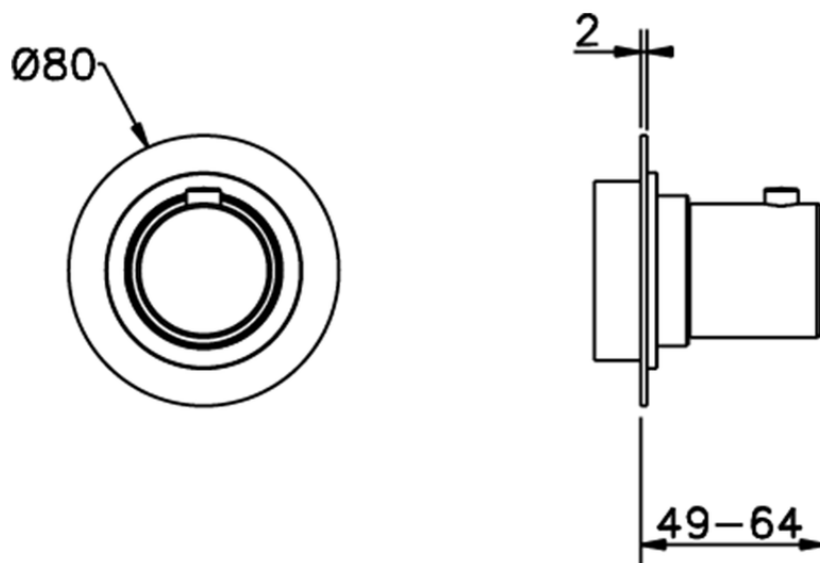

Stopvalve exposed part SLIM_SM003310

SM003310

<https://en.cisal.it/stopvalve-exposed-part-slim-sm003310>

Piastra/Plate/Plaque/Platte/Placa
 2-3mm: XX 31-46 YY 80-95
 10mm: XX 25-40 YY 76-91

ZA003340

<https://en.cisal.it/1-2-stopvalve-concealed-part-concealed-za003340>

Piastra/Plate/Plaque/Platte/Placa

2-3mm: XX 31-46 YY 80-95

10mm: XX 25-40 YY 76-91

ZA003330

<https://en.cisal.it/3-4-stopvalve-concealed-part-concealed-za003330>

2026-04-24