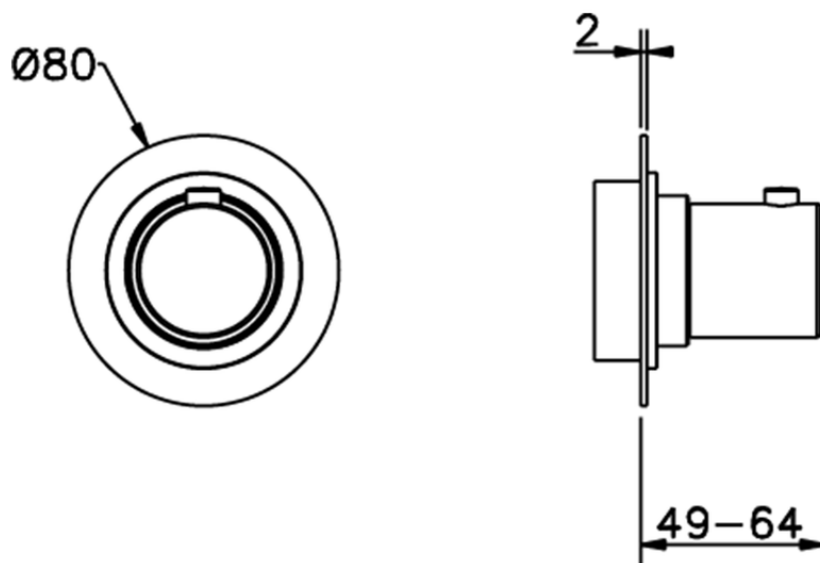

## Stopvalve exposed part SLIM\_SM003310

SM003310

<https://en.cisal.it/stopvalve-exposed-part-slim-sm003310>

Piastra/Plate/Plaque/Platte/Placa  
 2-3mm: XX 31-46 YY 80-95  
 10mm: XX 25-40 YY 76-91

ZA003340

<https://en.cisal.it/1-2-stopvalve-concealed-part-concealed-za003340>

Piastra/Plate/Plaque/Platte/Placa

2-3mm: XX 31-46 YY 80-95

10mm: XX 25-40 YY 76-91

ZA003330

<https://en.cisal.it/3-4-stopvalve-concealed-part-concealed-za003330>