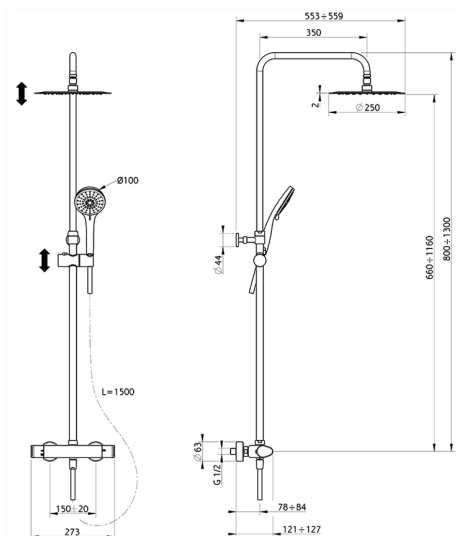

2-functions Thermostatic shower set ALMA_A3C82080

MODEL **A3C82080**

2-functions Thermostatic shower set, 2 outlet devia stop, adjustable riser column, sliding handshower holder, 100 mm ABS 3 sprays handshower, D.250 mm INOX round showerhead, 150 cm smooth SILVERFLEX Flexible Hose

AVAILABLE FINISHINGS

CHARACTERISTICS

Cartridge Spare Parts **22.04A.AR - ZZ97279004**

Argo 2 (long filter) Thermostatic Valve

DeviaStop

The Cisal Devia Stop technology allows to adjust the water flow and to direct it to the selected output point (overhead soaker, hand shower, etc).