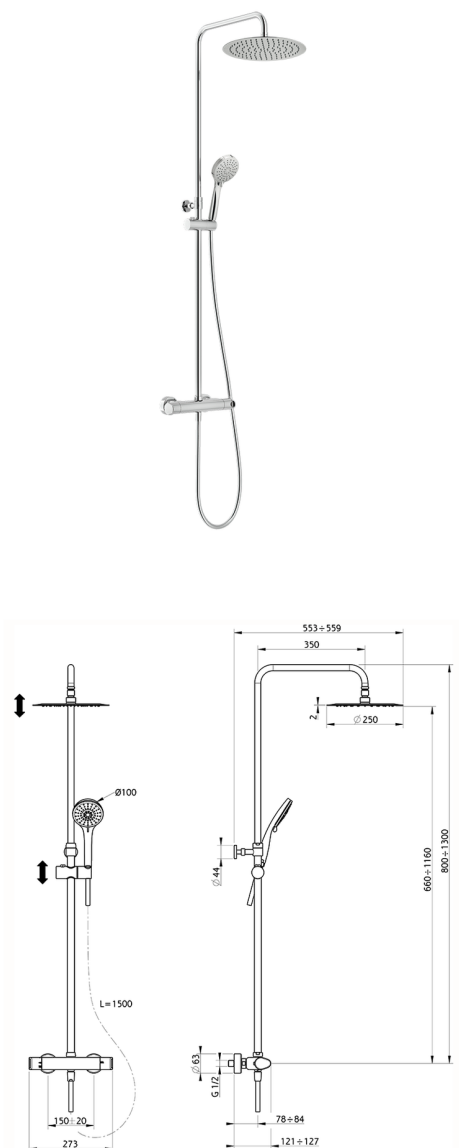

## 2-functions Thermostatic shower set ALMA\_A3C82080

MODEL **A3C82080**

2-functions Thermostatic shower set, 2 outlet devia stop, adjustable riser column, sliding handshower holder, 100 mm ABS 3 sprays handshower, D.250 mm INOX round showerhead, 150 cm smooth SILVERFLEX Flexible Hose

AVAILABLE FINISHINGS

CHARACTERISTICS

Cartridge Spare Parts **22.04A.AR - ZZ97279004**

**Argo 2 (long filter) Thermostatic Valve**

### DeviaStop

The Cisal Devia Stop technology allows to adjust the water flow and to direct it to the selected output point (overhead soaker, hand shower, etc).

### SafeTouch

The Cisal SafeTouch system maintains the mixer body cool to the touch during operation.