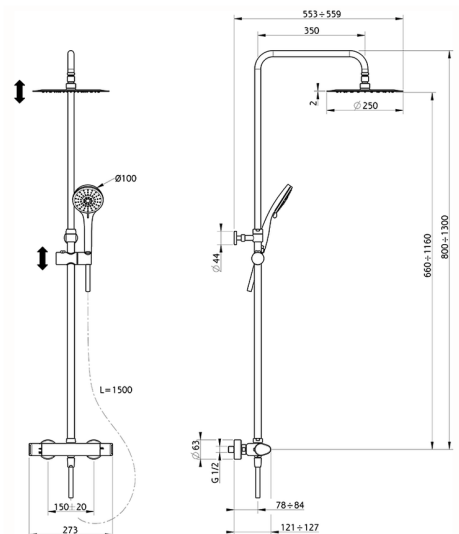

2-functions Thermostatic shower set ALMA_A3C82080

MODEL **A3C82080**

2-functions Thermostatic shower set, 2 outlet devia stop, adjustable riser column, sliding handshower holder, 100 mm ABS 3 sprays handshower, D.250 mm INOX round showerhead, 150 cm smooth SILVERFLEX Flexible Hose

AVAILABLE FINISHINGS

CHARACTERISTICS

Cartridge Spare Parts **22.04A.AR - ZZ97279004**

Argo 2 (long filter) Thermostatic Valve

DeviaStop

The Cisal Devia Stop technology allows to adjust the water flow and to direct it to the selected output point (overhead soaker, hand shower, etc).