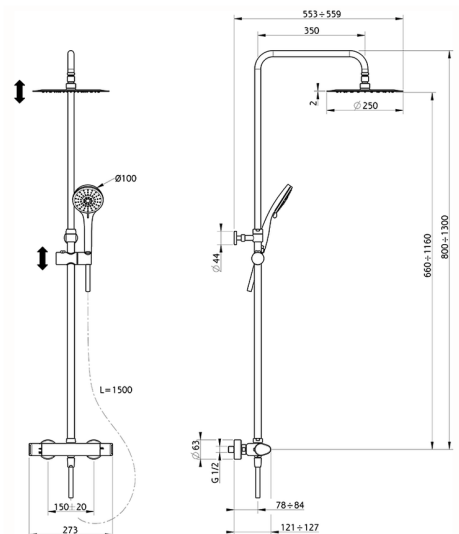

## 2-functions Thermostatic shower set ALMA\_A3C82080

MODEL **A3C82080**

2-functions Thermostatic shower set, 2 outlet devia stop, adjustable riser column, sliding handshower holder, 100 mm ABS 3 sprays handshower, D.250 mm INOX round showerhead, 150 cm smooth SILVERFLEX Flexible Hose

AVAILABLE FINISHINGS

CHARACTERISTICS

Cartridge Spare Parts **22.04A.AR - ZZ97279004**

**Argo 2 (long filter) Thermostatic Valve**

### DeviaStop

The Cisal Devia Stop technology allows to adjust the water flow and to direct it to the selected output point (overhead soaker, hand shower, etc).