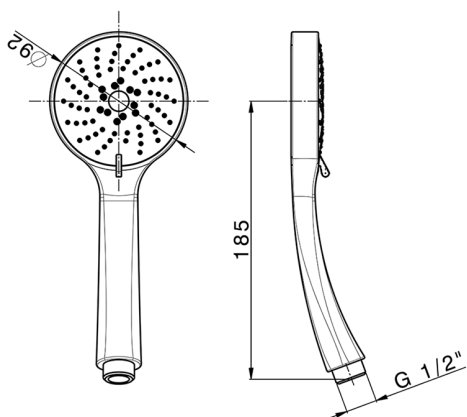

Era handshower SHOWER_DS114260

MODEL **DS114260**

Era handshower, 3 sprays D.92 mm ABS

AVAILABLE FINISHINGS

CHARACTERISTICS

2026-04-06