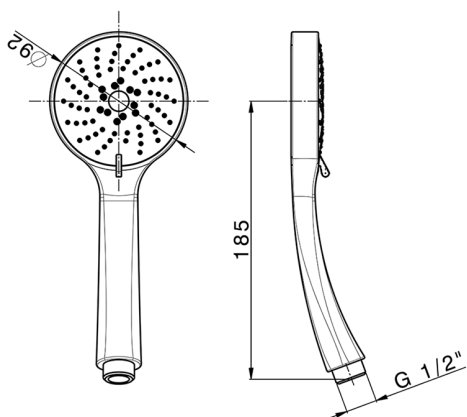

Era handshower SHOWER_DS114260

MODEL **DS114260**

Era handshower, 3 sprays D.92 mm ABS

AVAILABLE FINISHINGS

CHARACTERISTICS

2026-06-14