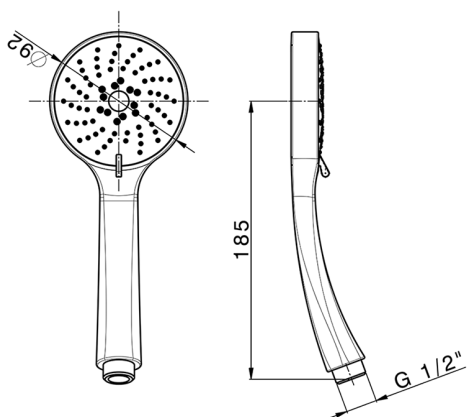

Era handshower SHOWER_DS114260

MODEL **DS114260**

Era handshower, 3 sprays D.92 mm ABS

AVAILABLE FINISHINGS

CHARACTERISTICS

2026-04-26