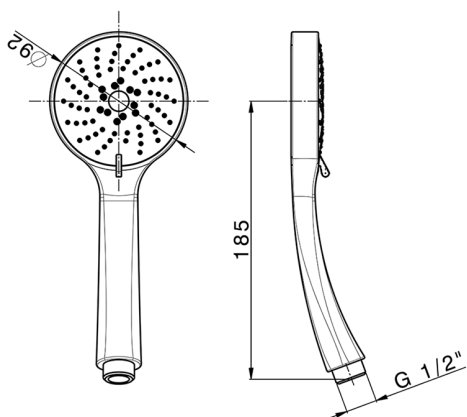

Era handshower SHOWER_DS114260

MODEL **DS114260**

Era handshower, 3 sprays D.92 mm ABS

AVAILABLE FINISHINGS

CHARACTERISTICS

2026-06-10