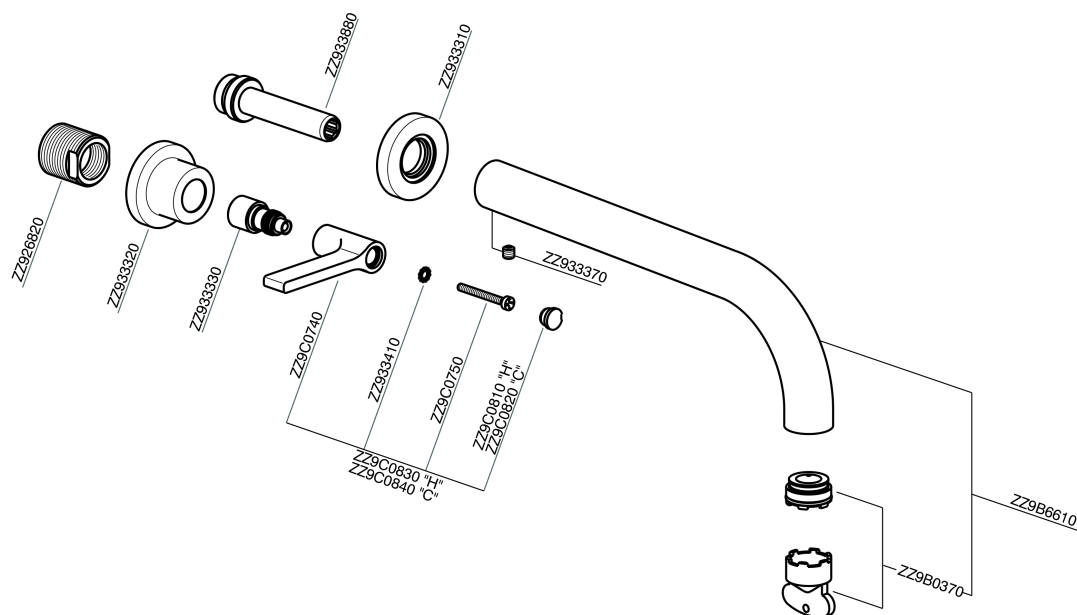

## Exposed part for concealed washbasin mixer GRACE\_GL013512

MODEL **GL013512**

Exposed part for concealed washbasin mixer, without concealed part, for item ZA033511

### CHARACTERISTICS

Installation **Concealed**  
 Required concealed parts **ZA033511**

## Exposed part for concealed washbasin mixer GRACE\_GL013512

GL013512

<https://en.cisal.it/exposed-part-for-concealed-washbasin-mixer-gracegl013512>

## Concealed washbasin mixer CONCEALED\_ZA033511

MODEL **ZA033511**

Concealed washbasin mixer, right headvalve - left headvalve

AVAILABLE FINISHINGS

 **04** 04 Without finishing

CHARACTERISTICS

Concealed **1**