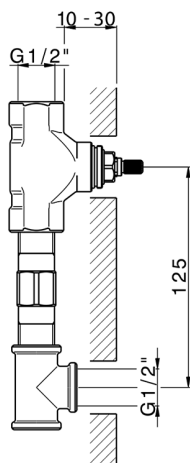

## Exposed part for concealed washbasin mixer GRACE\_GL013512

GL013512

<https://en.cisal.it/exposed-part-for-concealed-washbasin-mixer-gracegl013512>

## Concealed washbasin mixer CONCEALED\_ZA033511

MODEL **ZA033511**

Concealed washbasin mixer, right headvalve - left headvalve

AVAILABLE FINISHINGS

 **04** 04 Without finishing

CHARACTERISTICS

Concealed **1**