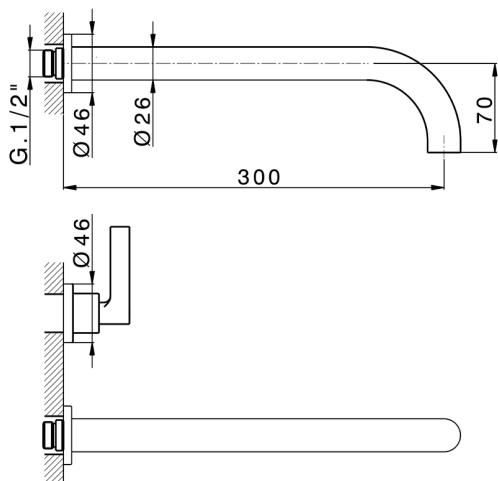

CHARACTERISTICS

Installation **Concealed**
Required concealed parts **ZA033511**