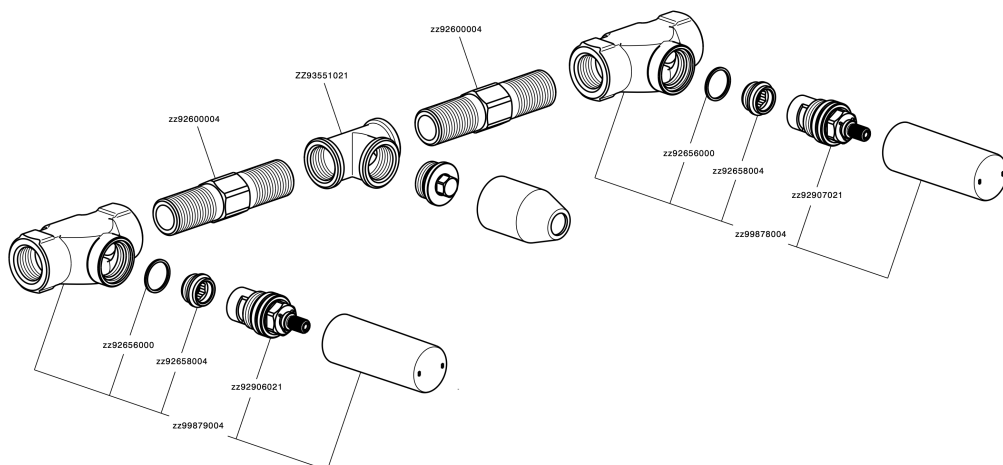

Exposed part for concealed washbasin mixer GRACE_GL013512

GL013512

<https://en.cisal.it/exposed-part-for-concealed-washbasin-mixer-gracegl013512>

Concealed washbasin mixer CONCEALED_ZA033511

ZA033511

<https://en.cisal.it/concealed-washbasin-mixer-concealedza033511>