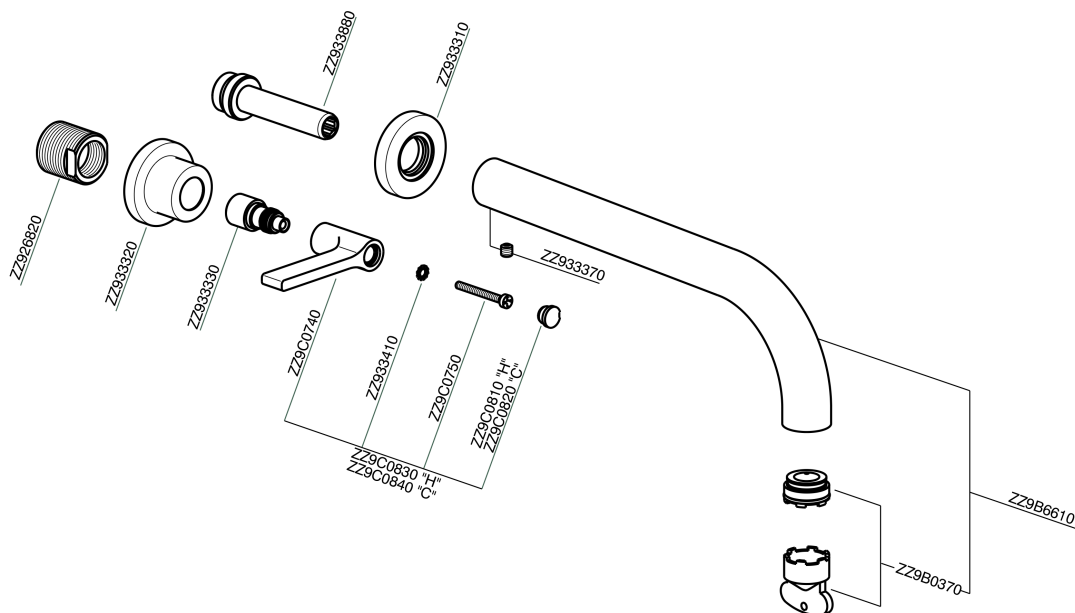

Exposed part for concealed washbasin mixer GRACE_GL013512

GL013512

<https://en.cisal.it/exposed-part-for-concealed-washbasin-mixer-gracegl013512>

Concealed washbasin mixer CONCEALED_ZA033511

ZA033511

<https://en.cisal.it/concealed-washbasin-mixer-concealedza033511>