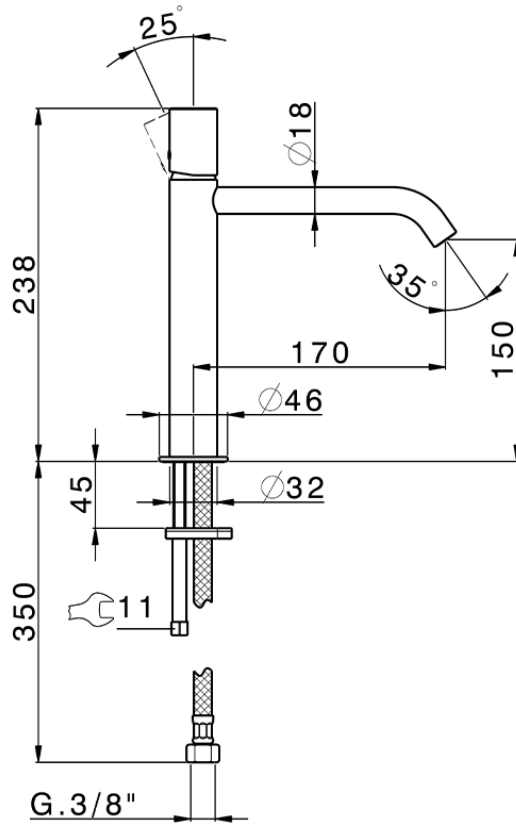

## Single lever 'medium' washbasin mixer SMOOTH X32\_X3001504

X3001504

<https://en.cisal.it/single-lever-medium-washbasin-mixer-smooth-x32-x3001504>

2026-02-03