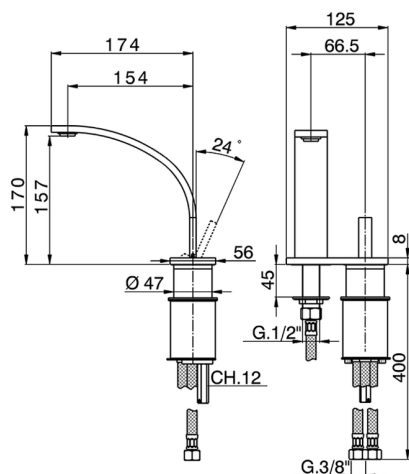

## Single lever 2-holes washbasin mixer **WAVE\_WA006520**

MODEL **WA006520**

Single lever 2-holes washbasin mixer, without automatic pop-up waste, G.3/8" stainless steel flexible hose

### CHARACTERISTICS

Cartridge Spare Parts **ZZ93197000**

**38mm Joystick single-lever cartridge**

2025-01-05