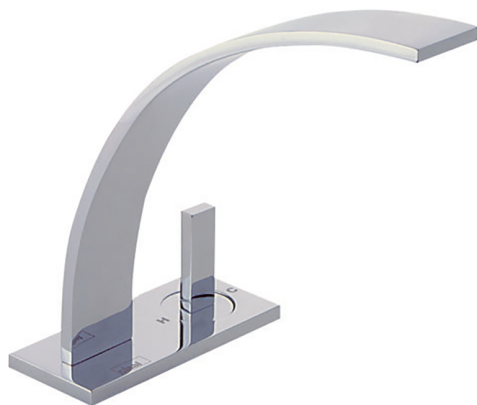

## Single lever 2-holes washbasin mixer **WAVE\_WA006520**

MODEL **WA006520**

Single lever 2-holes washbasin mixer, without automatic pop-up waste, G.3/8" stainless steel flexible hose

### AVAILABLE FINISHINGS

-  **21** 21 Chrome
-  **2F** 2F Brushed Nickel
-  **2Q** 2Q Black Titanium

### CHARACTERISTICS

Cartridge Spare Parts **ZZ93197000**

**38mm Joystick single-lever cartridge**

2025-01-05