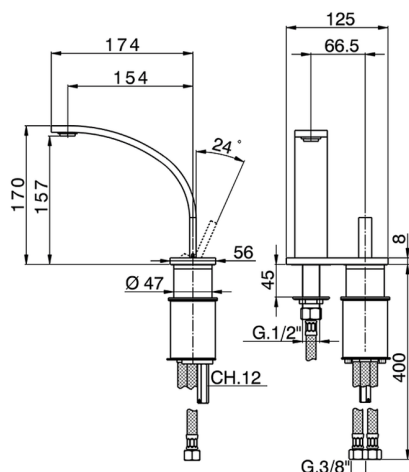

Single lever 2-holes washbasin mixer **WAVE_WA006520**

MODEL **WA006520**

Single lever 2-holes washbasin mixer, without automatic pop-up waste, G.3/8" stainless steel flexible hose

AVAILABLE FINISHINGS

-  **21** 21 Chrome
-  **2F** 2F Brushed Nickel
-  **2Q** 2Q Black Titanium

CHARACTERISTICS

Cartridge Spare Parts **ZZ93197000**

38mm Joystick single-lever cartridge

2025-01-02