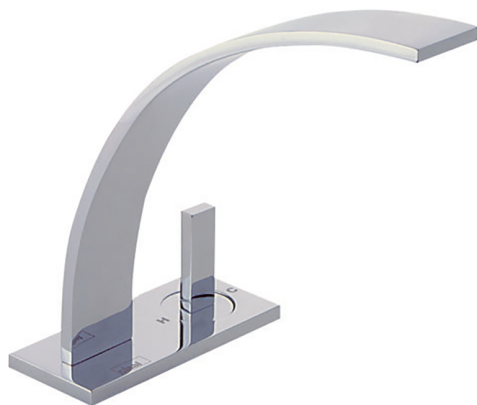

Single lever 2-holes washbasin mixer **WAVE_WA006520**

MODEL **WA006520**

Single lever 2-holes washbasin mixer, without automatic pop-up waste, G.3/8" stainless steel flexible hose

AVAILABLE FINISHINGS

-  **21** 21 Chrome
-  **2F** 2F Brushed Nickel
-  **2Q** 2Q Black Titanium

CHARACTERISTICS

Cartridge Spare Parts **ZZ93197000**

38mm Joystick single-lever cartridge

2025-01-02