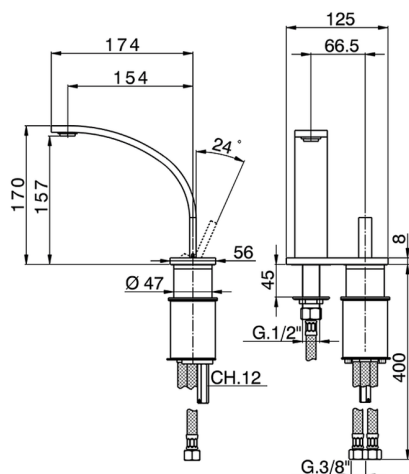

Single lever 2-holes washbasin mixer WAVE_WA006520

MODEL **WA006520**

Single lever 2-holes washbasin mixer, without automatic pop-up waste, G.3/8" stainless steel flexible hose

AVAILABLE FINISHINGS

-  **21** 21 Chrome
-  **2F** 2F Brushed Nickel
-  **2Q** 2Q Black Titanium

CHARACTERISTICS

Cartridge Spare Parts **ZZ93197000**

38mm Joystick single-lever cartridge

2025-01-05