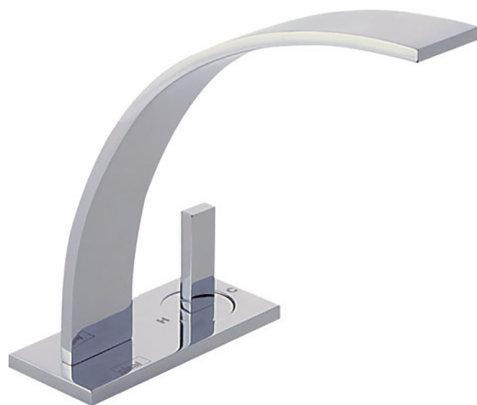

Single lever 2-holes washbasin mixer WAVE_WA006520

MODEL **WA006520**

Single lever 2-holes washbasin mixer, without automatic pop-up waste, G.3/8" stainless steel flexible hose

AVAILABLE FINISHINGS

-  **21** 21 Chrome
-  **2F** 2F Brushed Nickel
-  **2Q** 2Q Black Titanium

CHARACTERISTICS

Cartridge Spare Parts **ZZ93197000**

38mm Joystick single-lever cartridge

2025-01-05