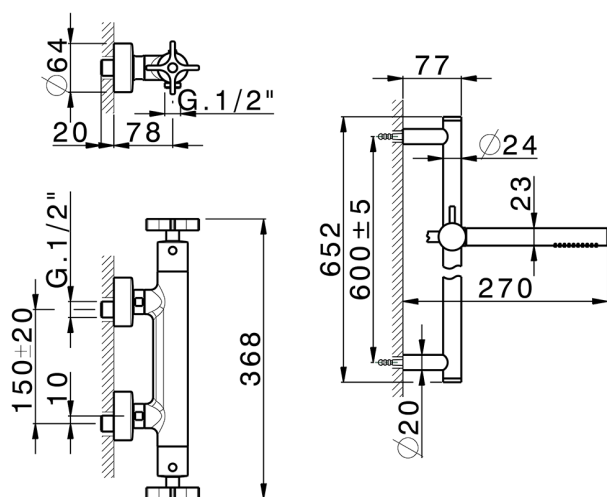

Thermostatic shower mixer with sliding bar GRACE_GSS01010

MODEL **GSS01010**

Thermostatic shower mixer with sliding bar, 60 cm Rail with slide bracket, 22,5 mm Brass One Spray handshower, 150 cm smooth SUPREME Flexible Hose

Cartridge Spare Parts **22.04A.AR - ZZ97279004**

Argo 2 (long filter) Thermostatic Valve

EcoStop

EcoStop feature limits water flow to approximately 50% of maximum output with one point of resistance on setting. Push slightly past the middle stop only when full water output is required. This will save water up to 50%.